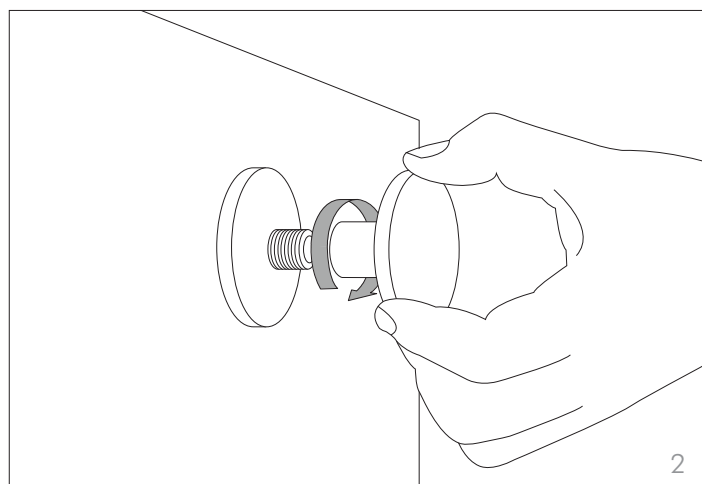

Dreamy

scheda di montaggio
assembly instructions

design by Opaca Lab

7531

100% Made in Italy

Tonin Casa
divisione della
Progetto Design International srl

Via Palladio, 43
35010 San Giorgio in Bosco (PD), Italy