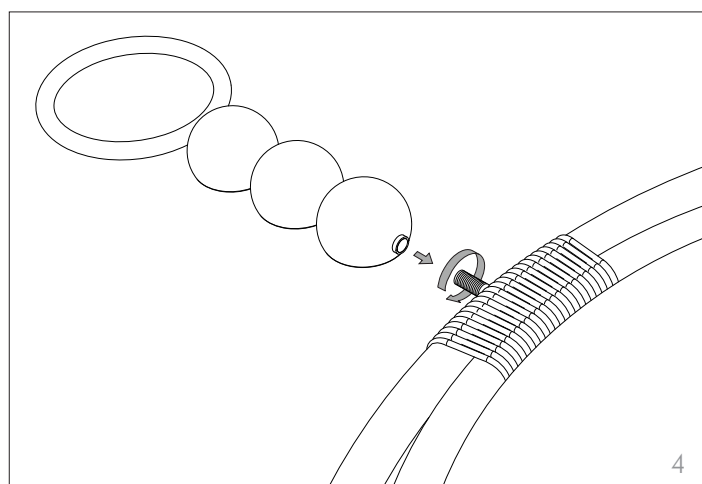

Dreamy

scheda di montaggio
assembly instructions

design by Opaca Lab

7531

100% Made in Italy

Tonin Casa
divisione della
Progetto Design International srl

Via Palladio, 43
35010 San Giorgio in Bosco (PD), Italy