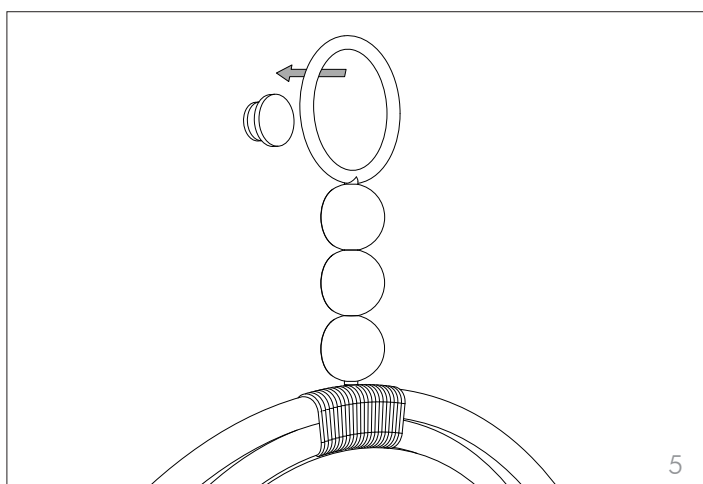

Dreamy

scheda di montaggio
assembly instructions

design by Opaca Lab

7531

100% Made in Italy

Tonin Casa
divisione della
Progetto Design International srl

Via Palladio, 43
35010 San Giorgio in Bosco (PD), Italy