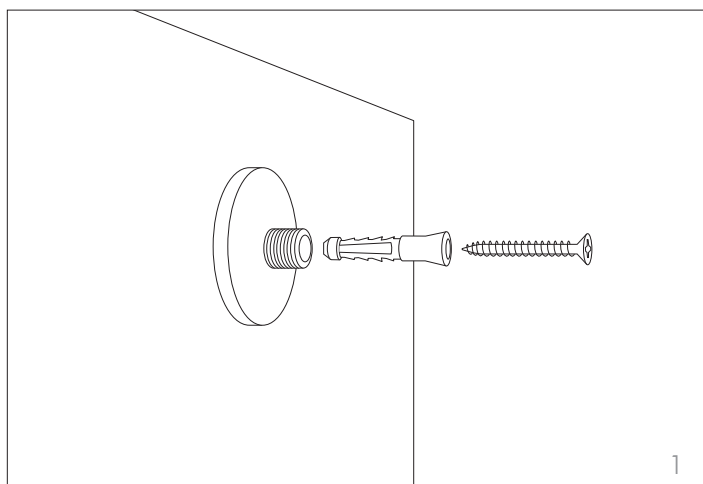

Dreamy

scheda di montaggio
assembly instructions

design by Opaca Lab

7531

100% Made in Italy

Tonin Casa
divisione della
Progetto Design International srl

Via Palladio, 43
35010 San Giorgio in Bosco (PD), Italy