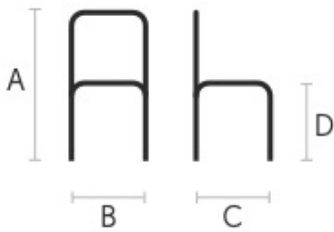

MIDJ
INITALY

Pippi S Chair

design Roberto Paoli

Chair with four legs frame upholstered in fabric. Steel feet.

Colors and Materials

Dimensions

| | cm | inch |
|---|----|------|
| A | 77 | 30.3 |
| B | 47 | 18.5 |
| C | 55 | 21.7 |
| D | 46 | 18.1 |