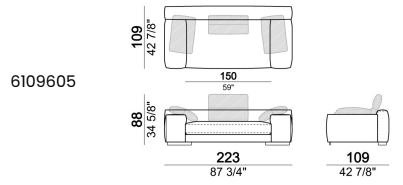

Sofa SLIM

Sofa LARGE

Sofa COMBO (1 arm SLIM and 1 arm LARGE)