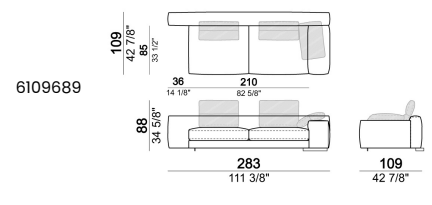

Right or left corner unit

Unit **SLIM** with right or left pouf

**Unit LARGE with right or left pouf**

**Right or left corner unit with right or left pouf.**

**Central unit**

Central unit with right or left pouf

Unit SLIM with right or left back.

Unit LARGE with right or left back.

Central unit with right or left back.

Chaise-longue SLIM with right or left short arm.

Chaise-longue LARGE with right or left short arm.

**Composition "A"** (left unit LARGE 187 cm + chaise-longue LARGE 167x194 cm with right short arm, 4 back cushions Atlas).

**Composition "B"** (central unit 187 cm with left back + chaise longue LARGE 167x194 cm with right short arm, 2 back cushions Atlas, 1 back cushion 70x50 cm, 1 back cushion 55x40 cm + small table Noth 83x41 h. 35 cm moka oak/sucupira, varnished metal structure).

**Composition "L"** (left unit SLIM 232 cm + unit LARGE 283 cm with left back, 3 back cushions Atlas, 2 back cushions 70x50 cm, 2 back cushions 55x40 cm).

**Composition "M"** (unit SLIM 268 cm with right back + central unit 210 cm with right pouf, 3 back cushions 70x50 cm, 3 back cushions 55x40 cm, small table Aka 103,5x84 h. 18 cm moka oak/sucupira, varnished metal structure).