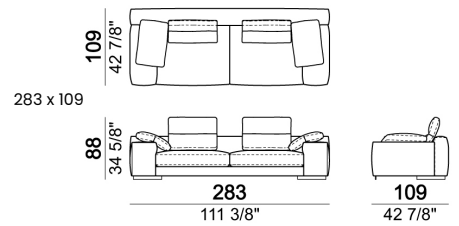

Unit SLIM with right or left back.

Unit LARGE with right or left back.

Central unit with right or left back.

Chaise-longue SLIM with right or left short arm.

Chaise-longue LARGE with right or left short arm.

**Dormeuse**

**Pouf**

**Back support with piping for back cushion**

**Back cushion**

**Sofa COMBO including back cushions: 2 back cushions Atlas, 1 back cushion 70x50 cm, 1 back cushion 55x40 cm.**

**Sofa LARGE including 4 back cushions Atlas.**

**Composition "A"** (left unit LARGE 187 cm + chaise-longue LARGE 167x194 cm with right short arm, 4 back cushions Atlas).

**Composition "B"** (central unit 187 cm with left back + chaise longue LARGE 167x194 cm with right short arm, 2 back cushions Atlas, 1 back cushion 70x50 cm, 1 back cushion 55x40 cm + small table Noth 83x41 h. 35 cm moka oak/sucupira, varnished metal structure).

**Composition "C"** (left unit SLIM 232 cm + chaise longue LARGE 167x194 cm with right short arm, 2 back cushions Atlas, 2 back cushions 70x50 cm, 2 back cushions 55x40 cm).

**Composition "D"** (left unit LARGE 187 cm + chaise longue SLIM 152x194 cm with right short arm, 2 back cushions Atlas, 1 back cushion 70x50 cm, 1 back cushion 55x40 cm + small table Noth 103x66 h. 35 cm moka oak/sucupira, varnished metal structure).