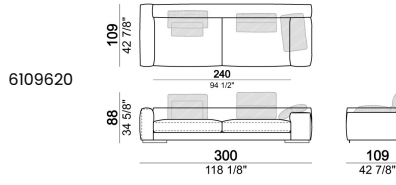

**SPRINGING:** elastic belts.

**BACK SUPPORT:** metal structure with elastic belts, covered with coupled synthetic lining 6mm.

**SEAT HEIGHT:** 41 cm

**ARM HEIGHT:** 53 cm (LARGE) 47 cm (SLIM).

**FEET:** metal, finishes black nickel or varnished micaceous brown or oxy grey, h.5 cm.

**PIPING:** available in the colours of the zip samples.

**Sofa SLIM**

**Sofa LARGE**

**Sofa COMBO (1 arm SLIM and 1 arm LARGE)**

Corner sofa SLIM

Corner sofa LARGE

Right or left unit SLIM

Right or left unit **LARGE**

Right or left corner unit

Unit **SLIM** with right or left pouf

**Unit LARGE with right or left pouf**

**Right or left corner unit with right or left pouf.**

**Central unit**

Central unit with right or left pouf

**Composition "L"** (left unit SLIM 232 cm + unit LARGE 283 cm with left back, 3 back cushions Atlas, 2 back cushions 70x50 cm, 2 back cushions 55x40 cm).

**Composition "M"** (unit SLIM 268 cm with right back + central unit 210 cm with right pouf, 3 back cushions 70x50 cm, 3 back cushions 55x40 cm, small table Aka 103,5x84 h. 18 cm moka oak/sucupira, varnished metal structure).