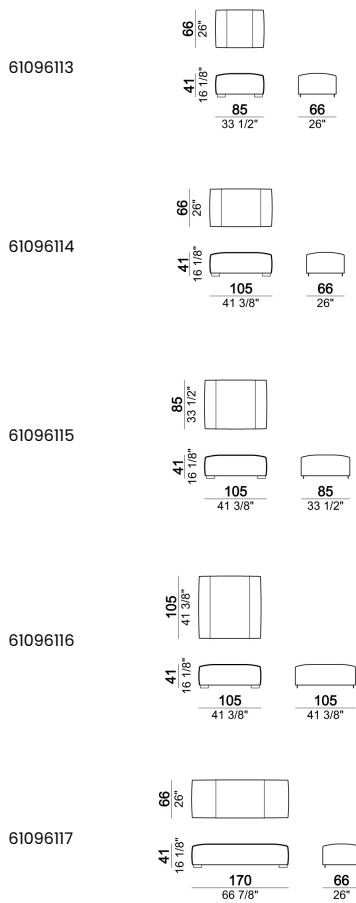

Dormeuse

Pouf

Back support with piping for back cushion

Back cushion

Sofa COMBO including back cushions: 2 back cushions Atlas, 1 back cushion 70x50 cm, 1 back cushion 55x40 cm.

Sofa LARGE including 4 back cushions Atlas.