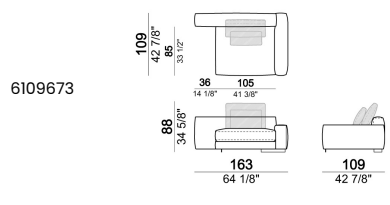

Right or left corner unit

Unit **SLIM** with right or left pouf

**Unit LARGE with right or left pouf**

**Right or left corner unit with right or left pouf.**

**Central unit**

Central unit with right or left pouf

Unit SLIM with right or left back.

Unit LARGE with right or left back.

Central unit with right or left back.

Chaise-longue SLIM with right or left short arm.

Chaise-longue LARGE with right or left short arm.

**Composition "G"** (central unit 142 cm with left back + right unit LARGE 283 cm with left back, 4 back cushions Atlas + small table Noth 85x86 h. 35 cm moka oak/sucupira, varnished metal structure).

**Composition "P"** (unit LARGE 283 cm with right back + central unit 142 cm with right back + unit SLIM 163 cm with left back, 4 back cushions Atlas, 1 back cushion 70x50 cm, 1 back cushion 55x40 cm + small table Aka 103,5x84 h.18 cm moka oak/sucupira, varnished metal structure).