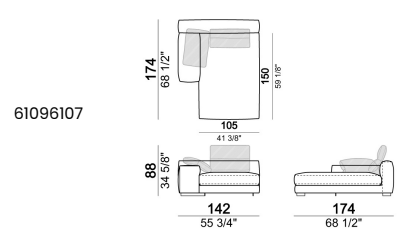

Unit SLIM with right or left back.

Unit LARGE with right or left back.

Central unit with right or left back.

Chaise-longue SLIM with right or left short arm.

Chaise-longue LARGE with right or left short arm.

**Composition "A"** (left unit LARGE 187 cm + chaise-longue LARGE 167x194 cm with right short arm, 4 back cushions Atlas).

**Composition "B"** (central unit 187 cm with left back + chaise longue LARGE 167x194 cm with right short arm, 2 back cushions Atlas, 1 back cushion 70x50 cm, 1 back cushion 55x40 cm + small table Noth 83x41 h. 35 cm moka oak/sucupira, varnished metal structure).

**Composition "C"** (left unit SLIM 232 cm + chaise longue LARGE 167x194 cm with right short arm, 2 back cushions Atlas, 2 back cushions 70x50 cm, 2 back cushions 55x40 cm).

**Composition "D"** (left unit LARGE 187 cm + chaise longue SLIM 152x194 cm with right short arm, 2 back cushions Atlas, 1 back cushion 70x50 cm, 1 back cushion 55x40 cm + small table Noth 103x66 h. 35 cm moka oak/sucupira, varnished metal structure).

**Composition "L"** (left unit SLIM 232 cm + unit LARGE 283 cm with left back, 3 back cushions Atlas, 2 back cushions 70x50 cm, 2 back cushions 55x40 cm).

**Composition "M"** (unit SLIM 268 cm with right back + central unit 210 cm with right pouf, 3 back cushions 70x50 cm, 3 back cushions 55x40 cm, small table Aka 103,5x84 h. 18 cm moka oak/sucupira, varnished metal structure).