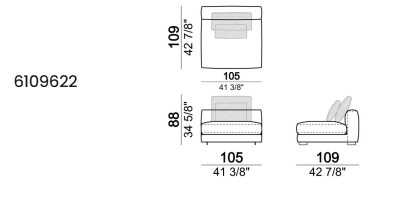

Right or left corner unit

Unit **SLIM** with right or left pouf

**Unit LARGE with right or left pouf**

**Right or left corner unit with right or left pouf.**

**Central unit**

Central unit with right or left pouf

Unit SLIM with right or left back.

Unit LARGE with right or left back.

Central unit with right or left back.

Chaise-longue SLIM with right or left short arm.

Chaise-longue LARGE with right or left short arm.

**Composition "G"** (central unit 142 cm with left back + right unit LARGE 283 cm with left back, 4 back cushions Atlas + small table Noth 85x86 h. 35 cm moka oak/sucupira, varnished metal structure).

**Composition "L"** (left unit SLIM 232 cm + unit LARGE 283 cm with left back, 3 back cushions Atlas, 2 back cushions 70x50 cm, 2 back cushions 55x40 cm).

**Composition "M"** (unit SLIM 268 cm with right back + central unit 210 cm with right pouf, 3 back cushions 70x50 cm, 3 back cushions 55x40 cm, small table Aka 103,5x84 h. 18 cm moka oak/sucupira, varnished metal structure).