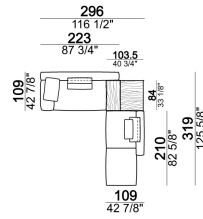

**Composition "G"** (central unit 142 cm with left back + right unit LARGE 283 cm with left back, 4 back cushions Atlas + small table Noth 85x86 h. 35 cm moka oak/sucupira, varnished metal structure).

**Composition "H"** (central unit 277 cm with left back + central unit 157 cm with left back + right unit LARGE 157 cm, 3 back cushions Atlas, 2 back cushions 70x50 cm, 2 back cushions 55x40 cm + small table Noth 103x66 h. 35 cm moka oak/sucupira, varnished metal structure + small table Aka 103,5x84 h. 18 cm moka oak/sucupira, varnished metal structure).

**Composition "L"** (left unit SLIM 232 cm + unit LARGE 283 cm with left back, 3 back cushions Atlas, 2 back cushions 70x50 cm, 2 back cushions 55x40 cm).

**Composition "M"** (unit SLIM 268 cm with right back + central unit 210 cm with right pouf, 3 back cushions 70x50 cm, 3 back cushions 55x40 cm, small table Aka 103,5x84 h. 18 cm moka oak/sucupira, varnished metal structure).

**Composition "N"** (unit LARGE 193 cm with right back + central unit 157 cm with left back, 3 back cushions Atlas)

**Composition "O"** (unit LARGE 223 cm with right back + central unit 210 cm with right pouf, 2 back cushions Atlas, 1 back cushion 70x50 cm, 1 back cushion 55x40 cm, small table Aka 103,5x84 h. 18 cm moka oak/sucupira, varnished metal structure).