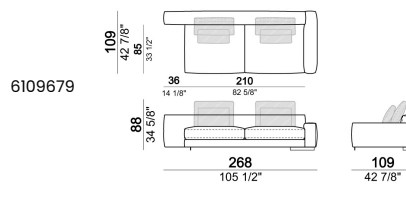

Right or left corner unit

Unit **SLIM** with right or left pouf

**Unit LARGE with right or left pouf**

**Right or left corner unit with right or left pouf.**

**Central unit**

Central unit with right or left pouf

Unit SLIM with right or left back.

Unit LARGE with right or left back.

Central unit with right or left back.

Chaise-longue SLIM with right or left short arm.

Chaise-longue LARGE with right or left short arm.

**Composition "G"** (central unit 142 cm with left back + right unit LARGE 283 cm with left back, 4 back cushions Atlas + small table Noth 85x86 h. 35 cm moka oak/sucupira, varnished metal structure).

**Composition "L"** (left unit SLIM 232 cm + unit LARGE 283 cm with left back, 3 back cushions Atlas, 2 back cushions 70x50 cm, 2 back cushions 55x40 cm).

**Composition "M"** (unit SLIM 268 cm with right back + central unit 210 cm with right pouf, 3 back cushions 70x50 cm, 3 back cushions 55x40 cm, small table Aka 103,5x84 h. 18 cm moka oak/sucupira, varnished metal structure).