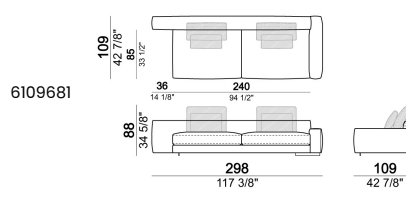

Right or left corner unit

Unit **SLIM** with right or left pouf

**Unit LARGE with right or left pouf**

**Right or left corner unit with right or left pouf.**

**Central unit**

Central unit with right or left pouf

Unit SLIM with right or left back.

Unit LARGE with right or left back.

Central unit with right or left back.

Chaise-longue SLIM with right or left short arm.

Chaise-longue LARGE with right or left short arm.

**Composition "G"** (central unit 142 cm with left back + right unit LARGE 283 cm with left back, 4 back cushions Atlas + small table Noth 85x86 h. 35 cm moka oak/sucupira, varnished metal structure).

**Composition "L"** (left unit SLIM 232 cm + unit LARGE 283 cm with left back, 3 back cushions Atlas, 2 back cushions 70x50 cm, 2 back cushions 55x40 cm).

**Composition "M"** (unit SLIM 268 cm with right back + central unit 210 cm with right pouf, 3 back cushions 70x50 cm, 3 back cushions 55x40 cm, small table Aka 103,5x84 h. 18 cm moka oak/sucupira, varnished metal structure).