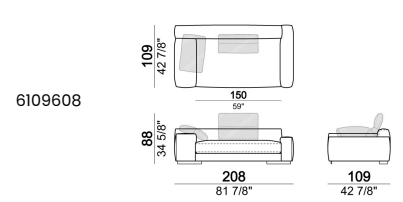

**SPRINGING:** elastic belts.

**BACK SUPPORT:** metal structure with elastic belts, covered with coupled synthetic lining 6mm.

**SEAT HEIGHT:** 41 cm

**ARM HEIGHT:** 53 cm (LARGE) 47 cm (SLIM).

**FEET:** metal, finishes black nickel or varnished micaceous brown or oxy grey, h.5 cm.

**PIPING:** available in the colours of the zip samples.

**Sofa SLIM**

**Sofa LARGE**

**Sofa COMBO (1 arm SLIM and 1 arm LARGE)**

Corner sofa SLIM

Corner sofa LARGE

Right or left unit SLIM

Right or left unit **LARGE**

Right or left corner unit

Unit **SLIM** with right or left pouf

**Unit LARGE with right or left pouf**

**Right or left corner unit with right or left pouf.**

**Central unit**

Central unit with right or left pouf

**Composition "L"** (left unit SLIM 232 cm + unit LARGE 283 cm with left back, 3 back cushions Atlas, 2 back cushions 70x50 cm, 2 back cushions 55x40 cm).

**Composition "M"** (unit SLIM 268 cm with right back + central unit 210 cm with right pouf, 3 back cushions 70x50 cm, 3 back cushions 55x40 cm, small table Aka 103,5x84 h. 18 cm moka oak/sucupira, varnished metal structure).