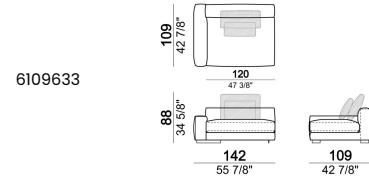

**SPRINGING:** elastic belts.

**BACK SUPPORT:** metal structure with elastic belts, covered with coupled synthetic lining 6mm.

**SEAT HEIGHT:** 41 cm

**ARM HEIGHT:** 53 cm (LARGE) 47 cm (SLIM).

**FEET:** metal, finishes black nickel or varnished micaceous brown or oxy grey, h.5 cm.

**PIPING:** available in the colours of the zip samples.

**Sofa SLIM**

**Sofa LARGE**

**Sofa COMBO (1 arm SLIM and 1 arm LARGE)**

Corner sofa SLIM

Corner sofa LARGE

Right or left unit SLIM

Right or left unit **LARGE**

**Composition "G"** (central unit 142 cm with left back + right unit LARGE 283 cm with left back, 4 back cushions Atlas + small table Noth 85x86 h. 35 cm moka oak/sucupira, varnished metal structure).

**Composition "L"** (left unit SLIM 232 cm + unit LARGE 283 cm with left back, 3 back cushions Atlas, 2 back cushions 70x50 cm, 2 back cushions 55x40 cm).

**Composition "M"** (unit SLIM 268 cm with right back + central unit 210 cm with right pouf, 3 back cushions 70x50 cm, 3 back cushions 55x40 cm, small table Aka 103,5x84 h. 18 cm moka oak/sucupira, varnished metal structure).