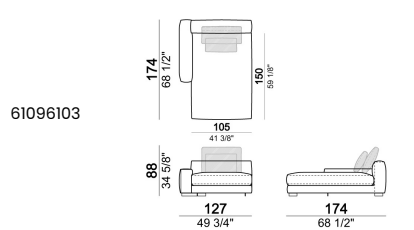

Unit SLIM with right or left back.

Unit LARGE with right or left back.

Central unit with right or left back.

Chaise-longue SLIM with right or left short arm.

Chaise-longue LARGE with right or left short arm.

**Composition "A"** (left unit LARGE 187 cm + chaise-longue LARGE 167x194 cm with right short arm, 4 back cushions Atlas).

**Composition "B"** (central unit 187 cm with left back + chaise longue LARGE 167x194 cm with right short arm, 2 back cushions Atlas, 1 back cushion 70x50 cm, 1 back cushion 55x40 cm + small table Noth 83x41 h. 35 cm moka oak/sucupira, varnished metal structure).

**Composition "G"** (central unit 142 cm with left back + right unit LARGE 283 cm with left back, 4 back cushions Atlas + small table Noth 85x86 h. 35 cm moka oak/sucupira, varnished metal structure).

**Composition "L"** (left unit SLIM 232 cm + unit LARGE 283 cm with left back, 3 back cushions Atlas, 2 back cushions 70x50 cm, 2 back cushions 55x40 cm).

**Composition "M"** (unit SLIM 268 cm with right back + central unit 210 cm with right pouf, 3 back cushions 70x50 cm, 3 back cushions 55x40 cm, small table Aka 103,5x84 h. 18 cm moka oak/sucupira, varnished metal structure).