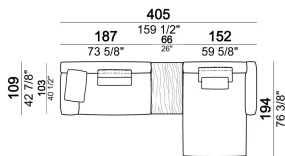

**Composition "A"** (left unit LARGE 187 cm + chaise-longue LARGE 167x194 cm with right short arm, 4 back cushions Atlas).

**Composition "B"** (central unit 187 cm with left back + chaise longue LARGE 167x194 cm with right short arm, 2 back cushions Atlas, 1 back cushion 70x50 cm, 1 back cushion 55x40 cm + small table Noth 83x41 h. 35 cm moka oak/sucupira, varnished metal structure).

**Composition "C"** (left unit SLIM 232 cm + chaise longue LARGE 167x194 cm with right short arm, 2 back cushions Atlas, 2 back cushions 70x50 cm, 2 back cushions 55x40 cm).

**Composition "D"** (left unit LARGE 187 cm + chaise longue SLIM 152x194 cm with right short arm, 2 back cushions Atlas, 1 back cushion 70x50 cm, 1 back cushion 55x40 cm + small table Noth 103x66 h. 35 cm moka oak/sucupira, varnished metal structure).

**Composition "G"** (central unit 142 cm with left back + right unit LARGE 283 cm with left back, 4 back cushions Atlas + small table Noth 85x86 h. 35 cm moka oak/sucupira, varnished metal structure).

**Composition "L"** (left unit SLIM 232 cm + unit LARGE 283 cm with left back, 3 back cushions Atlas, 2 back cushions 70x50 cm, 2 back cushions 55x40 cm).

**Composition "M"** (unit SLIM 268 cm with right back + central unit 210 cm with right pouf, 3 back cushions 70x50 cm, 3 back cushions 55x40 cm, small table Aka 103,5x84 h. 18 cm moka oak/sucupira, varnished metal structure).