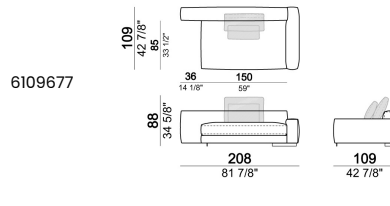

Right or left corner unit

Unit **SLIM** with right or left pouf

**Unit LARGE with right or left pouf**

**Right or left corner unit with right or left pouf.**

**Central unit**

Central unit with right or left pouf

Unit SLIM with right or left back.

Unit LARGE with right or left back.

Central unit with right or left back.

Chaise-longue SLIM with right or left short arm.

Chaise-longue LARGE with right or left short arm.

**Composition "G"** (central unit 142 cm with left back + right unit LARGE 283 cm with left back, 4 back cushions Atlas + small table Noth 85x86 h. 35 cm moka oak/sucupira, varnished metal structure).

**Composition "L"** (left unit SLIM 232 cm + unit LARGE 283 cm with left back, 3 back cushions Atlas, 2 back cushions 70x50 cm, 2 back cushions 55x40 cm).

**Composition "M"** (unit SLIM 268 cm with right back + central unit 210 cm with right pouf, 3 back cushions 70x50 cm, 3 back cushions 55x40 cm, small table Aka 103,5x84 h. 18 cm moka oak/sucupira, varnished metal structure).