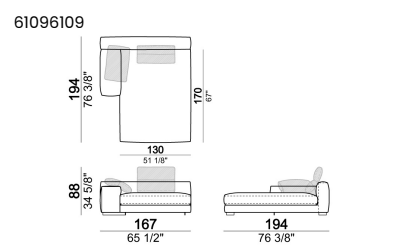

Unit SLIM with right or left back.

Unit LARGE with right or left back.

Central unit with right or left back.

Chaise-longue SLIM with right or left short arm.

Chaise-longue LARGE with right or left short arm.

**Composition "A"** (left unit LARGE 187 cm + chaise-longue LARGE 167x194 cm with right short arm, 4 back cushions Atlas).

**Composition "B"** (central unit 187 cm with left back + chaise longue LARGE 167x194 cm with right short arm, 2 back cushions Atlas, 1 back cushion 70x50 cm, 1 back cushion 55x40 cm + small table Noth 83x41 h. 35 cm moka oak/sucupira, varnished metal structure).

**Composition "L"** (left unit SLIM 232 cm + unit LARGE 283 cm with left back, 3 back cushions Atlas, 2 back cushions 70x50 cm, 2 back cushions 55x40 cm).

**Composition "M"** (unit SLIM 268 cm with right back + central unit 210 cm with right pouf, 3 back cushions 70x50 cm, 3 back cushions 55x40 cm, small table Aka 103,5x84 h. 18 cm moka oak/sucupira, varnished metal structure).

**Composition "P"** (unit LARGE 283 cm with right back + central unit 142 cm with right back + unit SLIM 163 cm with left back, 4 back cushions Atlas, 1 back cushion 70x50 cm, 1 back cushion 55x40 cm + small table Aka 103,5x84 h.18 cm moka oak/sucupira, varnished metal structure).