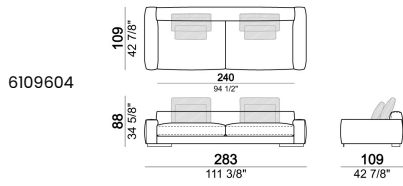

Sofa SLIM

Sofa LARGE

Sofa COMBO (1 arm SLIM and 1 arm LARGE)