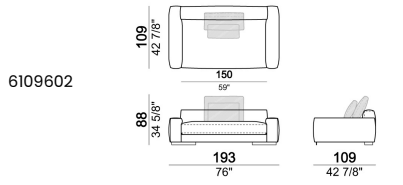

Sofa SLIM

Sofa LARGE

Sofa COMBO (1 arm SLIM and 1 arm LARGE)