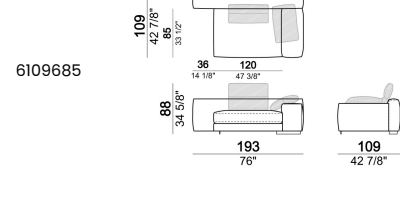

Right or left corner unit

Unit **SLIM** with right or left pouf

**Unit LARGE with right or left pouf**

**Right or left corner unit with right or left pouf.**

**Central unit**

Central unit with right or left pouf

Unit SLIM with right or left back.

Unit LARGE with right or left back.

Central unit with right or left back.

Chaise-longue SLIM with right or left short arm.

Chaise-longue LARGE with right or left short arm.

**Composition "A"** (left unit LARGE 187 cm + chaise-longue LARGE 167x194 cm with right short arm, 4 back cushions Atlas).

**Composition "B"** (central unit 187 cm with left back + chaise longue LARGE 167x194 cm with right short arm, 2 back cushions Atlas, 1 back cushion 70x50 cm, 1 back cushion 55x40 cm + small table Noth 83x41 h. 35 cm moka oak/sucupira, varnished metal structure).

**Composition "L"** (left unit SLIM 232 cm + unit LARGE 283 cm with left back, 3 back cushions Atlas, 2 back cushions 70x50 cm, 2 back cushions 55x40 cm).

**Composition "M"** (unit SLIM 268 cm with right back + central unit 210 cm with right pouf, 3 back cushions 70x50 cm, 3 back cushions 55x40 cm, small table Aka 103,5x84 h. 18 cm moka oak/sucupira, varnished metal structure).