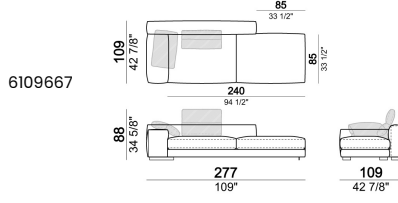

**SPRINGING:** elastic belts.

**BACK SUPPORT:** metal structure with elastic belts, covered with coupled synthetic lining 6mm.

**SEAT HEIGHT:** 41 cm

**ARM HEIGHT:** 53 cm (LARGE) 47 cm (SLIM).

**FEET:** metal, finishes black nickel or varnished micaceous brown or oxy grey, h.5 cm.

Right or left corner unit

Unit **SLIM** with right or left pouf

**Unit LARGE with right or left pouf**

**Right or left corner unit with right or left pouf.**

**Central unit**

Central unit with right or left pouf

**Composition "G"** (central unit 142 cm with left back + right unit LARGE 283 cm with left back, 4 back cushions Atlas + small table Noth 85x86 h. 35 cm moka oak/sucupira, varnished metal structure).

**Composition "L"** (left unit SLIM 232 cm + unit LARGE 283 cm with left back, 3 back cushions Atlas, 2 back cushions 70x50 cm, 2 back cushions 55x40 cm).

**Composition "M"** (unit SLIM 268 cm with right back + central unit 210 cm with right pouf, 3 back cushions 70x50 cm, 3 back cushions 55x40 cm, small table Aka 103,5x84 h. 18 cm moka oak/sucupira, varnished metal structure).