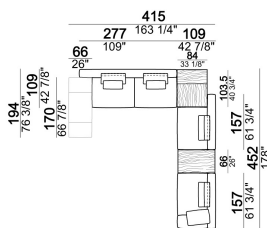

**Composition "A"** (left unit LARGE 187 cm + chaise-longue LARGE 167x194 cm with right short arm, 4 back cushions Atlas).

**Composition "B"** (central unit 187 cm with left back + chaise longue LARGE 167x194 cm with right short arm, 2 back cushions Atlas, 1 back cushion 70x50 cm, 1 back cushion 55x40 cm + small table Noth 83x41 h. 35 cm moka oak/sucupira, varnished metal structure).

**Composition "C"** (left unit SLIM 232 cm + chaise longue LARGE 167x194 cm with right short arm, 2 back cushions Atlas, 2 back cushions 70x50 cm, 2 back cushions 55x40 cm).

**Composition "D"** (left unit LARGE 187 cm + chaise longue SLIM 152x194 cm with right short arm, 2 back cushions Atlas, 1 back cushion 70x50 cm, 1 back cushion 55x40 cm + small table Noth 103x66 h. 35 cm moka oak/sucupira, varnished metal structure).

**Composition "G"** (central unit 142 cm with left back + right unit LARGE 283 cm with left back, 4 back cushions Atlas + small table Noth 85x86 h. 35 cm moka oak/sucupira, varnished metal structure).

**Composition "H"** (central unit 277 cm with left back + central unit 157 cm with left back + right unit LARGE 157 cm, 3 back cushions Atlas, 2 back cushions 70x50 cm, 2 back cushions 55x40 cm + small table Noth 103x66 h. 35 cm moka oak/sucupira, varnished metal structure + small table Aka 103,5x84 h. 18 cm moka oak/sucupira, varnished metal structure).