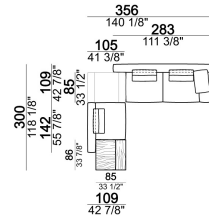

**Composition "A"** (left unit LARGE 187 cm + chaise-longue LARGE 167x194 cm with right short arm, 4 back cushions Atlas).

**Composition "B"** (central unit 187 cm with left back + chaise longue LARGE 167x194 cm with right short arm, 2 back cushions Atlas, 1 back cushion 70x50 cm, 1 back cushion 55x40 cm + small table Noth 83x41 h. 35 cm moka oak/sucupira, varnished metal structure).

**Composition "C"** (left unit SLIM 232 cm + chaise longue LARGE 167x194 cm with right short arm, 2 back cushions Atlas, 2 back cushions 70x50 cm, 2 back cushions 55x40 cm).

**Composition "D"** (left unit LARGE 187 cm + chaise longue SLIM 152x194 cm with right short arm, 2 back cushions Atlas, 1 back cushion 70x50 cm, 1 back cushion 55x40 cm + small table Noth 103x66 h. 35 cm moka oak/sucupira, varnished metal structure).

**Composition "G"** (central unit 142 cm with left back + right unit LARGE 283 cm with left back, 4 back cushions Atlas + small table Noth 85x86 h. 35 cm moka oak/sucupira, varnished metal structure).

**Composition "H"** (central unit 277 cm with left back + central unit 157 cm with left back + right unit LARGE 157 cm, 3 back cushions Atlas, 2 back cushions 70x50 cm, 2 back cushions 55x40 cm + small table Noth 103x66 h. 35 cm moka oak/sucupira, varnished metal structure + small table Aka 103,5x84 h. 18 cm moka oak/sucupira, varnished metal structure).