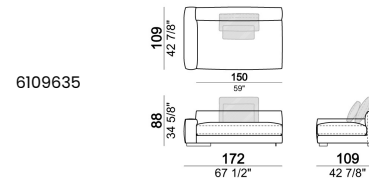

**SPRINGING:** elastic belts.

**BACK SUPPORT:** metal structure with elastic belts, covered with coupled synthetic lining 6mm.

**SEAT HEIGHT:** 41 cm

**ARM HEIGHT:** 53 cm (LARGE) 47 cm (SLIM).

**FEET:** metal, finishes black nickel or varnished micaceous brown or oxy grey, h.5 cm.

**PIPING:** available in the colours of the zip samples.

**Sofa SLIM**

**Sofa LARGE**

**Sofa COMBO (1 arm SLIM and 1 arm LARGE)**

Corner sofa SLIM

Corner sofa LARGE

Right or left unit SLIM

Right or left unit **LARGE**

Right or left corner unit

Unit **SLIM** with right or left pouf

**Unit LARGE with right or left pouf**

**Right or left corner unit with right or left pouf.**

**Central unit**

Central unit with right or left pouf

**Composition "L"** (left unit SLIM 232 cm + unit LARGE 283 cm with left back, 3 back cushions Atlas, 2 back cushions 70x50 cm, 2 back cushions 55x40 cm).

**Composition "M"** (unit SLIM 268 cm with right back + central unit 210 cm with right pouf, 3 back cushions 70x50 cm, 3 back cushions 55x40 cm, small table Aka 103,5x84 h. 18 cm moka oak/sucupira, varnished metal structure).