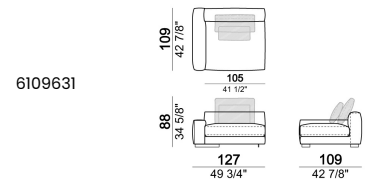

**SPRINGING:** elastic belts.

**BACK SUPPORT:** metal structure with elastic belts, covered with coupled synthetic lining 6mm.

**SEAT HEIGHT:** 41 cm

**ARM HEIGHT:** 53 cm (LARGE) 47 cm (SLIM).

**FEET:** metal, finishes black nickel or varnished micaceous brown or oxy grey, h.5 cm.

**PIPING:** available in the colours of the zip samples.

**Sofa SLIM**

**Sofa LARGE**

**Sofa COMBO (1 arm SLIM and 1 arm LARGE)**

Corner sofa SLIM

Corner sofa LARGE

Right or left unit SLIM

Right or left unit **LARGE**

Right or left corner unit

Unit **SLIM** with right or left pouf

**Unit LARGE with right or left pouf**

**Right or left corner unit with right or left pouf.**

**Central unit**

Central unit with right or left pouf

**Composition "G"** (central unit 142 cm with left back + right unit LARGE 283 cm with left back, 4 back cushions Atlas + small table Noth 85x86 h. 35 cm moka oak/sucupira, varnished metal structure).