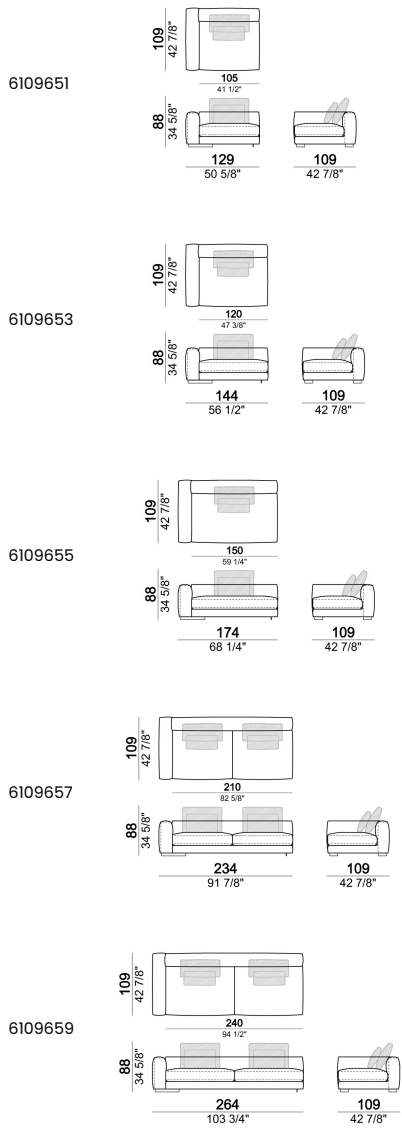

Right or left corner unit