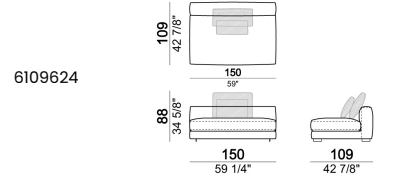

**SPRINGING:** elastic belts.

**BACK SUPPORT:** metal structure with elastic belts, covered with coupled synthetic lining 6mm.

**SEAT HEIGHT:** 41 cm

**ARM HEIGHT:** 53 cm (LARGE) 47 cm (SLIM).

**FEET:** metal, finishes black nickel or varnished micaceous brown or oxy grey, h.5 cm.

Right or left corner unit

Unit **SLIM** with right or left pouf

**Unit LARGE with right or left pouf**

**Right or left corner unit with right or left pouf.**

**Central unit**

Central unit with right or left pouf

Unit SLIM with right or left back.

Unit LARGE with right or left back.

Central unit with right or left back.

Chaise-longue SLIM with right or left short arm.

Chaise-longue LARGE with right or left short arm.

**Composition "L"** (left unit SLIM 232 cm + unit LARGE 283 cm with left back, 3 back cushions Atlas, 2 back cushions 70x50 cm, 2 back cushions 55x40 cm).

**Composition "M"** (unit SLIM 268 cm with right back + central unit 210 cm with right pouf, 3 back cushions 70x50 cm, 3 back cushions 55x40 cm, small table Aka 103,5x84 h. 18 cm moka oak/sucupira, varnished metal structure).