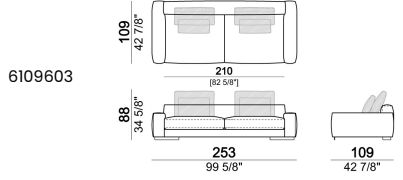

Sofa SLIM

Sofa LARGE

Sofa COMBO (1 arm SLIM and 1 arm LARGE)