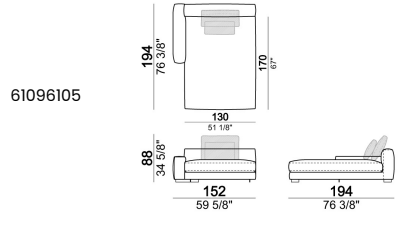

Right or left corner unit

Unit **SLIM** with right or left pouf

**Unit LARGE with right or left pouf**

**Right or left corner unit with right or left pouf.**

**Central unit**

Central unit with right or left pouf

Unit SLIM with right or left back.

Unit LARGE with right or left back.

Central unit with right or left back.

Chaise-longue SLIM with right or left short arm.

Chaise-longue LARGE with right or left short arm.

**Composition "A"** (left unit LARGE 187 cm + chaise-longue LARGE 167x194 cm with right short arm, 4 back cushions Atlas).

**Composition "B"** (central unit 187 cm with left back + chaise longue LARGE 167x194 cm with right short arm, 2 back cushions Atlas, 1 back cushion 70x50 cm, 1 back cushion 55x40 cm + small table Noth 83x41 h. 35 cm moka oak/sucupira, varnished metal structure).

**Composition "G"** (central unit 142 cm with left back + right unit LARGE 283 cm with left back, 4 back cushions Atlas + small table Noth 85x86 h. 35 cm moka oak/sucupira, varnished metal structure).