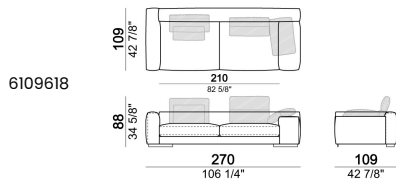

**SPRINGING:** elastic belts.

**BACK SUPPORT:** metal structure with elastic belts, covered with coupled synthetic lining 6mm.

**SEAT HEIGHT:** 41 cm

**ARM HEIGHT:** 53 cm (LARGE) 47 cm (SLIM).

**FEET:** metal, finishes black nickel or varnished micaceous brown or oxy grey, h.5 cm.

**PIPING:** available in the colours of the zip samples.

**Sofa SLIM**

**Sofa LARGE**

**Sofa COMBO (1 arm SLIM and 1 arm LARGE)**

Corner sofa SLIM

Corner sofa LARGE

Right or left unit SLIM

Right or left unit **LARGE**

Right or left corner unit

Unit **SLIM** with right or left pouf

**Unit LARGE with right or left pouf**

**Right or left corner unit with right or left pouf.**

**Central unit**

Central unit with right or left pouf

**Composition "L"** (left unit SLIM 232 cm + unit LARGE 283 cm with left back, 3 back cushions Atlas, 2 back cushions 70x50 cm, 2 back cushions 55x40 cm).

**Composition "M"** (unit SLIM 268 cm with right back + central unit 210 cm with right pouf, 3 back cushions 70x50 cm, 3 back cushions 55x40 cm, small table Aka 103,5x84 h. 18 cm moka oak/sucupira, varnished metal structure).