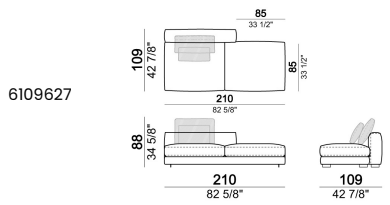

Right or left corner unit

Unit **SLIM** with right or left pouf

**Unit LARGE with right or left pouf**

**Right or left corner unit with right or left pouf.**

**Central unit**

Central unit with right or left pouf

Unit SLIM with right or left back.

Unit LARGE with right or left back.

Central unit with right or left back.

Chaise-longue SLIM with right or left short arm.

Chaise-longue LARGE with right or left short arm.

**Composition "G"** (central unit 142 cm with left back + right unit LARGE 283 cm with left back, 4 back cushions Atlas + small table Noth 85x86 h. 35 cm moka oak/sucupira, varnished metal structure).

**Composition "L"** (left unit SLIM 232 cm + unit LARGE 283 cm with left back, 3 back cushions Atlas, 2 back cushions 70x50 cm, 2 back cushions 55x40 cm).

**Composition "M"** (unit SLIM 268 cm with right back + central unit 210 cm with right pouf, 3 back cushions 70x50 cm, 3 back cushions 55x40 cm, small table Aka 103,5x84 h. 18 cm moka oak/sucupira, varnished metal structure).