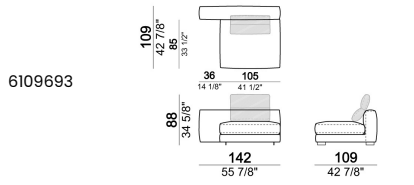

**SPRINGING:** elastic belts.

**BACK SUPPORT:** metal structure with elastic belts, covered with coupled synthetic lining 6mm.

**SEAT HEIGHT:** 41 cm

**ARM HEIGHT:** 53 cm (LARGE) 47 cm (SLIM).

**FEET:** metal, finishes black nickel or varnished micaceous brown or oxy grey, h.5 cm.

Right or left corner unit

Unit **SLIM** with right or left pouf

**Unit LARGE with right or left pouf**

**Right or left corner unit with right or left pouf.**

**Central unit**

Central unit with right or left pouf

Unit SLIM with right or left back.

Unit LARGE with right or left back.

Central unit with right or left back.

Chaise-longue SLIM with right or left short arm.

Chaise-longue LARGE with right or left short arm.

**Composition "G"** (central unit 142 cm with left back + right unit LARGE 283 cm with left back, 4 back cushions Atlas + small table Noth 85x86 h. 35 cm moka oak/sucupira, varnished metal structure).