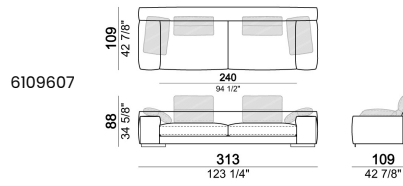

Sofa SLIM

Sofa LARGE

Sofa COMBO (1 arm SLIM and 1 arm LARGE)