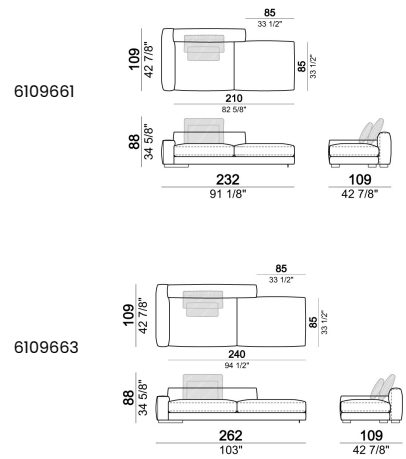

Unit **SLIM** with right or left pouf