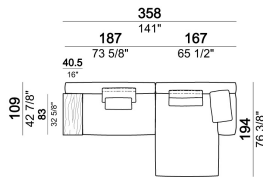

**Dormeuse**

**Pouf**

**Back support with piping for back cushion**

**Back cushion**

**Sofa COMBO including back cushions: 2 back cushions Atlas, 1 back cushion 70x50 cm, 1 back cushion 55x40 cm.**

**Sofa LARGE including 4 back cushions Atlas.**

**Composition "A"** (left unit LARGE 187 cm + chaise-longue LARGE 167x194 cm with right short arm, 4 back cushions Atlas).

**Composition "B"** (central unit 187 cm with left back + chaise longue LARGE 167x194 cm with right short arm, 2 back cushions Atlas, 1 back cushion 70x50 cm, 1 back cushion 55x40 cm + small table Noth 83x41 h. 35 cm moka oak/sucupira, varnished metal structure).

**Composition "C"** (left unit SLIM 232 cm + chaise longue LARGE 167x194 cm with right short arm, 2 back cushions Atlas, 2 back cushions 70x50 cm, 2 back cushions 55x40 cm).

**Composition "D"** (left unit LARGE 187 cm + chaise longue SLIM 152x194 cm with right short arm, 2 back cushions Atlas, 1 back cushion 70x50 cm, 1 back cushion 55x40 cm + small table Noth 103x66 h. 35 cm moka oak/sucupira, varnished metal structure).

**Composition "G"** (central unit 142 cm with left back + right unit LARGE 283 cm with left back, 4 back cushions Atlas + small table Noth 85x86 h. 35 cm moka oak/sucupira, varnished metal structure).