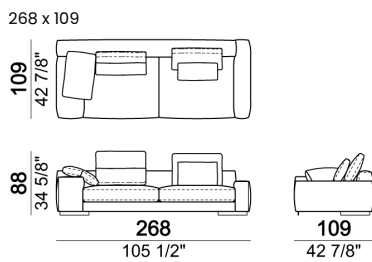

Unit SLIM with right or left back.

Unit LARGE with right or left back.

Central unit with right or left back.

Chaise-longue SLIM with right or left short arm.

Chaise-longue LARGE with right or left short arm.

**Dormeuse**

**Pouf**

**Back support with piping for back cushion**

**Back cushion**

**Sofa COMBO including back cushions: 2 back cushions Atlas, 1 back cushion 70x50 cm, 1 back cushion 55x40 cm.**

**Sofa LARGE including 4 back cushions Atlas.**

**Composition "A"** (left unit LARGE 187 cm + chaise-longue LARGE 167x194 cm with right short arm, 4 back cushions Atlas).

**Composition "B"** (central unit 187 cm with left back + chaise longue LARGE 167x194 cm with right short arm, 2 back cushions Atlas, 1 back cushion 70x50 cm, 1 back cushion 55x40 cm + small table Noth 83x41 h. 35 cm moka oak/sucupira, varnished metal structure).

**Composition "C"** (left unit SLIM 232 cm + chaise longue LARGE 167x194 cm with right short arm, 2 back cushions Atlas, 2 back cushions 70x50 cm, 2 back cushions 55x40 cm).

**Composition "D"** (left unit LARGE 187 cm + chaise longue SLIM 152x194 cm with right short arm, 2 back cushions Atlas, 1 back cushion 70x50 cm, 1 back cushion 55x40 cm + small table Noth 103x66 h. 35 cm moka oak/sucupira, varnished metal structure).