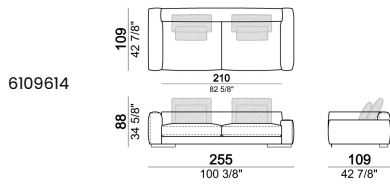

**SPRINGING:** elastic belts.

**BACK SUPPORT:** metal structure with elastic belts, covered with coupled synthetic lining 6mm.

**SEAT HEIGHT:** 41 cm

**ARM HEIGHT:** 53 cm (LARGE) 47 cm (SLIM).

**FEET:** metal, finishes black nickel or varnished micaceous brown or oxy grey, h.5 cm.

**PIPING:** available in the colours of the zip samples.

**Sofa SLIM**

**Sofa LARGE**

**Sofa COMBO (1 arm SLIM and 1 arm LARGE)**

Corner sofa SLIM

Corner sofa LARGE

Right or left unit SLIM

Right or left unit **LARGE**

Right or left corner unit

Unit **SLIM** with right or left pouf

**Unit LARGE with right or left pouf**

**Right or left corner unit with right or left pouf.**

**Central unit**

Central unit with right or left pouf

**Composition "L"** (left unit SLIM 232 cm + unit LARGE 283 cm with left back, 3 back cushions Atlas, 2 back cushions 70x50 cm, 2 back cushions 55x40 cm).

**Composition "M"** (unit SLIM 268 cm with right back + central unit 210 cm with right pouf, 3 back cushions 70x50 cm, 3 back cushions 55x40 cm, small table Aka 103,5x84 h. 18 cm moka oak/sucupira, varnished metal structure).