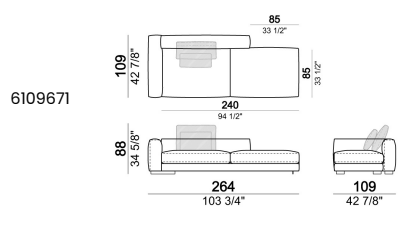

Right or left corner unit

Unit **SLIM** with right or left pouf

**Unit LARGE with right or left pouf**

**Right or left corner unit with right or left pouf.**

**Central unit**

Central unit with right or left pouf

Unit SLIM with right or left back.

Unit LARGE with right or left back.

Central unit with right or left back.

Chaise-longue SLIM with right or left short arm.

Chaise-longue LARGE with right or left short arm.

**Composition "G"** (central unit 142 cm with left back + right unit LARGE 283 cm with left back, 4 back cushions Atlas + small table Noth 85x86 h. 35 cm moka oak/sucupira, varnished metal structure).

**Composition "L"** (left unit SLIM 232 cm + unit LARGE 283 cm with left back, 3 back cushions Atlas, 2 back cushions 70x50 cm, 2 back cushions 55x40 cm).

**Composition "M"** (unit SLIM 268 cm with right back + central unit 210 cm with right pouf, 3 back cushions 70x50 cm, 3 back cushions 55x40 cm, small table Aka 103,5x84 h. 18 cm moka oak/sucupira, varnished metal structure).