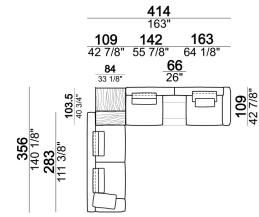

Composition "P" (unit LARGE 283 cm with right back + central unit 142 cm with right back + unit SLIM 163 cm with left back, 4 back cushions Atlas, 1 back cushion 70x50 cm, 1 back cushion 55x40 cm + small table Aka 103,5x84 h.18 cm moka oak/sucupira, varnished metal structure).