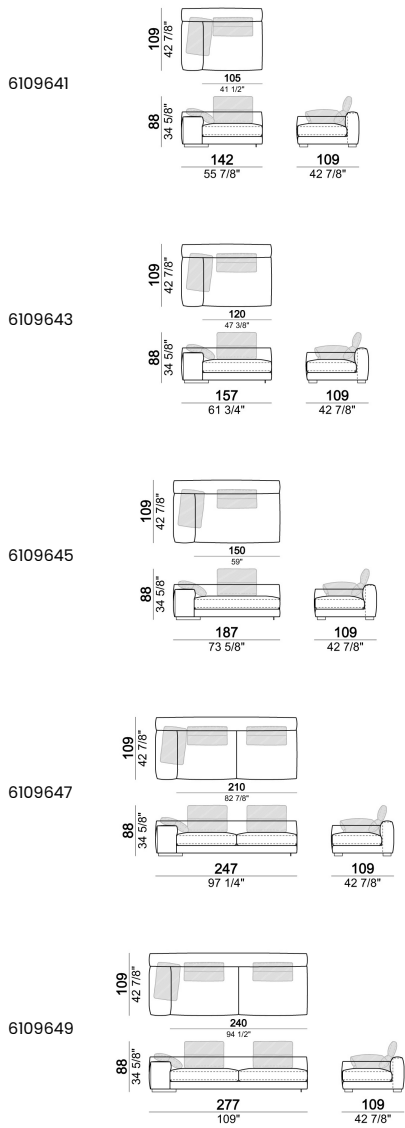

**SPRINGING:** elastic belts.

**BACK SUPPORT:** metal structure with elastic belts, covered with coupled synthetic lining 6mm.

**SEAT HEIGHT:** 41 cm

**ARM HEIGHT:** 53 cm (LARGE) 47 cm (SLIM).

**FEET:** metal, finishes black nickel or varnished micaceous brown or oxy grey, h.5 cm.

**PIPING:** available in the colours of the zip samples.

**Sofa SLIM**

**Sofa LARGE**

**Sofa COMBO (1 arm SLIM and 1 arm LARGE)**

Corner sofa SLIM

Corner sofa LARGE

Right or left unit SLIM

Right or left unit **LARGE**

**Composition "A"** (left unit LARGE 187 cm + chaise-longue LARGE 167x194 cm with right short arm, 4 back cushions Atlas).

**Composition "B"** (central unit 187 cm with left back + chaise longue LARGE 167x194 cm with right short arm, 2 back cushions Atlas, 1 back cushion 70x50 cm, 1 back cushion 55x40 cm + small table Noth 83x41 h. 35 cm moka oak/sucupira, varnished metal structure).

**Composition "H"** (central unit 277 cm with left back + central unit 157 cm with left back + right unit LARGE 157 cm, 3 back cushions Atlas, 2 back cushions 70x50 cm, 2 back cushions 55x40 cm + small table Noth 103x66 h. 35 cm moka oak/sucupira, varnished metal structure + small table Aka 103,5x84 h. 18 cm moka oak/sucupira, varnished metal structure).