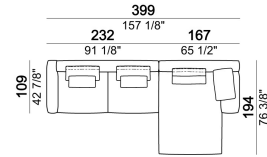

Unit SLIM with right or left back.

Unit LARGE with right or left back.

Central unit with right or left back.

Chaise-longue SLIM with right or left short arm.

Chaise-longue LARGE with right or left short arm.

**Dormeuse**

**Pouf**

**Back support with piping for back cushion**

**Back cushion**

**Sofa COMBO including back cushions: 2 back cushions Atlas, 1 back cushion 70x50 cm, 1 back cushion 55x40 cm.**

**Sofa LARGE including 4 back cushions Atlas.**

**Composition "A"** (left unit LARGE 187 cm + chaise-longue LARGE 167x194 cm with right short arm, 4 back cushions Atlas).

**Composition "B"** (central unit 187 cm with left back + chaise longue LARGE 167x194 cm with right short arm, 2 back cushions Atlas, 1 back cushion 70x50 cm, 1 back cushion 55x40 cm + small table Noth 83x41 h. 35 cm moka oak/sucupira, varnished metal structure).

**Composition "C"** (left unit SLIM 232 cm + chaise longue LARGE 167x194 cm with right short arm, 2 back cushions Atlas, 2 back cushions 70x50 cm, 2 back cushions 55x40 cm).

**Composition "D"** (left unit LARGE 187 cm + chaise longue SLIM 152x194 cm with right short arm, 2 back cushions Atlas, 1 back cushion 70x50 cm, 1 back cushion 55x40 cm + small table Noth 103x66 h. 35 cm moka oak/sucupira, varnished metal structure).