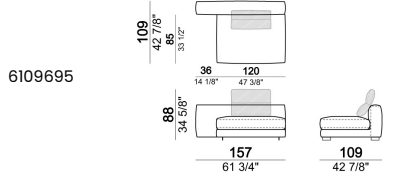

Right or left corner unit

Unit **SLIM** with right or left pouf

**Unit LARGE with right or left pouf**

**Right or left corner unit with right or left pouf.**

**Central unit**

Central unit with right or left pouf

Unit SLIM with right or left back.

Unit LARGE with right or left back.

Central unit with right or left back.

Chaise-longue SLIM with right or left short arm.

Chaise-longue LARGE with right or left short arm.