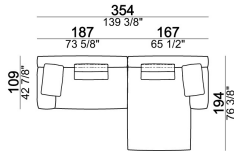

**Dormeuse**

**Pouf**

**Back support with piping for back cushion**

**Back cushion**

**Sofa COMBO including back cushions: 2 back cushions Atlas, 1 back cushion 70x50 cm, 1 back cushion 55x40 cm.**

**Sofa LARGE including 4 back cushions Atlas.**

**Composition "A"** (left unit LARGE 187 cm + chaise-longue LARGE 167x194 cm with right short arm, 4 back cushions Atlas).

**Composition "B"** (central unit 187 cm with left back + chaise longue LARGE 167x194 cm with right short arm, 2 back cushions Atlas, 1 back cushion 70x50 cm, 1 back cushion 55x40 cm + small table Noth 83x41 h. 35 cm moka oak/sucupira, varnished metal structure).

**Composition "C"** (left unit SLIM 232 cm + chaise longue LARGE 167x194 cm with right short arm, 2 back cushions Atlas, 2 back cushions 70x50 cm, 2 back cushions 55x40 cm).

**Composition "D"** (left unit LARGE 187 cm + chaise longue SLIM 152x194 cm with right short arm, 2 back cushions Atlas, 1 back cushion 70x50 cm, 1 back cushion 55x40 cm + small table Noth 103x66 h. 35 cm moka oak/sucupira, varnished metal structure).

**Composition "G"** (central unit 142 cm with left back + right unit LARGE 283 cm with left back, 4 back cushions Atlas + small table Noth 85x86 h. 35 cm moka oak/sucupira, varnished metal structure).