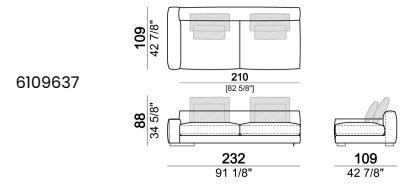

**SPRINGING:** elastic belts.

**BACK SUPPORT:** metal structure with elastic belts, covered with coupled synthetic lining 6mm.

**SEAT HEIGHT:** 41 cm

**ARM HEIGHT:** 53 cm (LARGE) 47 cm (SLIM).

**FEET:** metal, finishes black nickel or varnished micaceous brown or oxy grey, h.5 cm.

**PIPING:** available in the colours of the zip samples.

**Sofa SLIM**

**Sofa LARGE**

**Sofa COMBO (1 arm SLIM and 1 arm LARGE)**

Corner sofa SLIM

Corner sofa LARGE

Right or left unit SLIM

Right or left unit **LARGE**

Right or left corner unit

Unit **SLIM** with right or left pouf

**Unit LARGE with right or left pouf**

**Right or left corner unit with right or left pouf.**

**Central unit**

Central unit with right or left pouf

**Composition "L"** (left unit SLIM 232 cm + unit LARGE 283 cm with left back, 3 back cushions Atlas, 2 back cushions 70x50 cm, 2 back cushions 55x40 cm).

**Composition "M"** (unit SLIM 268 cm with right back + central unit 210 cm with right pouf, 3 back cushions 70x50 cm, 3 back cushions 55x40 cm, small table Aka 103,5x84 h. 18 cm moka oak/sucupira, varnished metal structure).