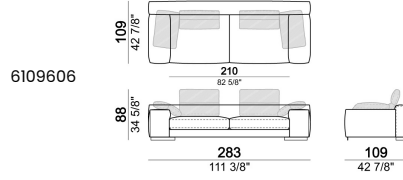

Sofa SLIM

Sofa LARGE

Sofa COMBO (1 arm SLIM and 1 arm LARGE)