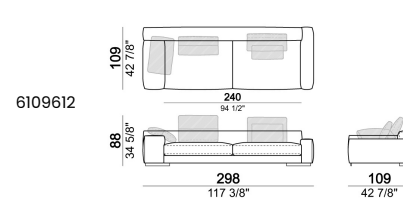

**SPRINGING:** elastic belts.

**BACK SUPPORT:** metal structure with elastic belts, covered with coupled synthetic lining 6mm.

**SEAT HEIGHT:** 41 cm

**ARM HEIGHT:** 53 cm (LARGE) 47 cm (SLIM).

**FEET:** metal, finishes black nickel or varnished micaceous brown or oxy grey, h.5 cm.

**PIPING:** available in the colours of the zip samples.

**Sofa SLIM**

**Sofa LARGE**

**Sofa COMBO (1 arm SLIM and 1 arm LARGE)**

Corner sofa SLIM

Corner sofa LARGE

Right or left unit SLIM

Right or left unit **LARGE**

Right or left corner unit

Unit **SLIM** with right or left pouf

**Unit LARGE with right or left pouf**

**Right or left corner unit with right or left pouf.**

**Central unit**

Central unit with right or left pouf

**Composition "L"** (left unit SLIM 232 cm + unit LARGE 283 cm with left back, 3 back cushions Atlas, 2 back cushions 70x50 cm, 2 back cushions 55x40 cm).

**Composition "M"** (unit SLIM 268 cm with right back + central unit 210 cm with right pouf, 3 back cushions 70x50 cm, 3 back cushions 55x40 cm, small table Aka 103,5x84 h. 18 cm moka oak/sucupira, varnished metal structure).