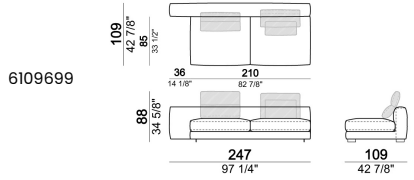

Right or left corner unit

Unit **SLIM** with right or left pouf

**Unit LARGE with right or left pouf**

**Right or left corner unit with right or left pouf.**

**Central unit**

Central unit with right or left pouf

Unit SLIM with right or left back.

Unit LARGE with right or left back.

Central unit with right or left back.

Chaise-longue SLIM with right or left short arm.

Chaise-longue LARGE with right or left short arm.

**Composition "A"** (left unit LARGE 187 cm + chaise-longue LARGE 167x194 cm with right short arm, 4 back cushions Atlas).

**Composition "B"** (central unit 187 cm with left back + chaise longue LARGE 167x194 cm with right short arm, 2 back cushions Atlas, 1 back cushion 70x50 cm, 1 back cushion 55x40 cm + small table Noth 83x41 h. 35 cm moka oak/sucupira, varnished metal structure).

**Composition "L"** (left unit SLIM 232 cm + unit LARGE 283 cm with left back, 3 back cushions Atlas, 2 back cushions 70x50 cm, 2 back cushions 55x40 cm).

**Composition "M"** (unit SLIM 268 cm with right back + central unit 210 cm with right pouf, 3 back cushions 70x50 cm, 3 back cushions 55x40 cm, small table Aka 103,5x84 h. 18 cm moka oak/sucupira, varnished metal structure).