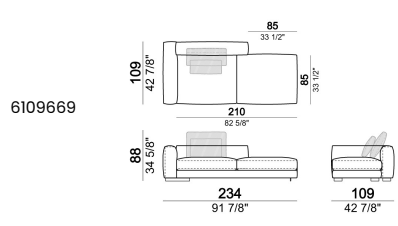

Right or left corner unit

Unit **SLIM** with right or left pouf

**Unit LARGE with right or left pouf**

**Right or left corner unit with right or left pouf.**

**Central unit**

Central unit with right or left pouf

Unit SLIM with right or left back.

Unit LARGE with right or left back.

Central unit with right or left back.

Chaise-longue SLIM with right or left short arm.

Chaise-longue LARGE with right or left short arm.

**Composition "G"** (central unit 142 cm with left back + right unit LARGE 283 cm with left back, 4 back cushions Atlas + small table Noth 85x86 h. 35 cm moka oak/sucupira, varnished metal structure).

**Composition "L"** (left unit SLIM 232 cm + unit LARGE 283 cm with left back, 3 back cushions Atlas, 2 back cushions 70x50 cm, 2 back cushions 55x40 cm).

**Composition "M"** (unit SLIM 268 cm with right back + central unit 210 cm with right pouf, 3 back cushions 70x50 cm, 3 back cushions 55x40 cm, small table Aka 103,5x84 h. 18 cm moka oak/sucupira, varnished metal structure).