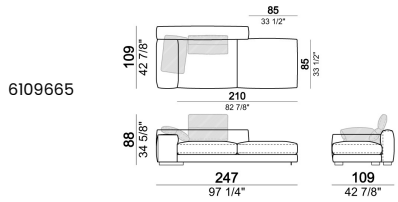

Unit LARGE with right or left pouf