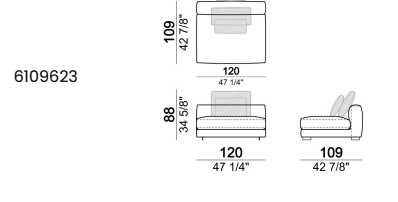

Right or left corner unit

Unit **SLIM** with right or left pouf

**Unit LARGE with right or left pouf**

**Right or left corner unit with right or left pouf.**

**Central unit**

Central unit with right or left pouf

Unit SLIM with right or left back.

Unit LARGE with right or left back.

Central unit with right or left back.

Chaise-longue SLIM with right or left short arm.

Chaise-longue LARGE with right or left short arm.

**Composition "G"** (central unit 142 cm with left back + right unit LARGE 283 cm with left back, 4 back cushions Atlas + small table Noth 85x86 h. 35 cm moka oak/sucupira, varnished metal structure).

**Composition "L"** (left unit SLIM 232 cm + unit LARGE 283 cm with left back, 3 back cushions Atlas, 2 back cushions 70x50 cm, 2 back cushions 55x40 cm).

**Composition "M"** (unit SLIM 268 cm with right back + central unit 210 cm with right pouf, 3 back cushions 70x50 cm, 3 back cushions 55x40 cm, small table Aka 103,5x84 h. 18 cm moka oak/sucupira, varnished metal structure).