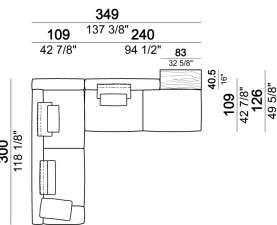

**Composition "A"** (left unit LARGE 187 cm + chaise-longue LARGE 167x194 cm with right short arm, 4 back cushions Atlas).

**Composition "B"** (central unit 187 cm with left back + chaise longue LARGE 167x194 cm with right short arm, 2 back cushions Atlas, 1 back cushion 70x50 cm, 1 back cushion 55x40 cm + small table Noth 83x41 h. 35 cm moka oak/sucupira, varnished metal structure).

**Composition "C"** (left unit SLIM 232 cm + chaise longue LARGE 167x194 cm with right short arm, 2 back cushions Atlas, 2 back cushions 70x50 cm, 2 back cushions 55x40 cm).

**Composition "D"** (left unit LARGE 187 cm + chaise longue SLIM 152x194 cm with right short arm, 2 back cushions Atlas, 1 back cushion 70x50 cm, 1 back cushion 55x40 cm + small table Noth 103x66 h. 35 cm moka oak/sucupira, varnished metal structure).

**Composition "G"** (central unit 142 cm with left back + right unit LARGE 283 cm with left back, 4 back cushions Atlas + small table Noth 85x86 h. 35 cm moka oak/sucupira, varnished metal structure).

**Composition "H"** (central unit 277 cm with left back + central unit 157 cm with left back + right unit LARGE 157 cm, 3 back cushions Atlas, 2 back cushions 70x50 cm, 2 back cushions 55x40 cm + small table Noth 103x66 h. 35 cm moka oak/sucupira, varnished metal structure + small table Aka 103,5x84 h. 18 cm moka oak/sucupira, varnished metal structure).