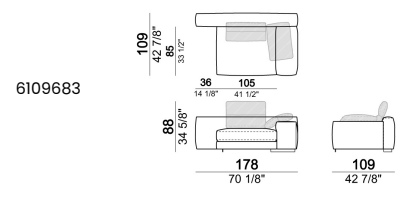

Right or left corner unit

Unit **SLIM** with right or left pouf

**Unit LARGE with right or left pouf**

**Right or left corner unit with right or left pouf.**

**Central unit**

Central unit with right or left pouf

Unit SLIM with right or left back.

Unit LARGE with right or left back.

Central unit with right or left back.

Chaise-longue SLIM with right or left short arm.

Chaise-longue LARGE with right or left short arm.

**Composition "G"** (central unit 142 cm with left back + right unit LARGE 283 cm with left back, 4 back cushions Atlas + small table Noth 85x86 h. 35 cm moka oak/sucupira, varnished metal structure).

**Composition "L"** (left unit SLIM 232 cm + unit LARGE 283 cm with left back, 3 back cushions Atlas, 2 back cushions 70x50 cm, 2 back cushions 55x40 cm).

**Composition "M"** (unit SLIM 268 cm with right back + central unit 210 cm with right pouf, 3 back cushions 70x50 cm, 3 back cushions 55x40 cm, small table Aka 103,5x84 h. 18 cm moka oak/sucupira, varnished metal structure).