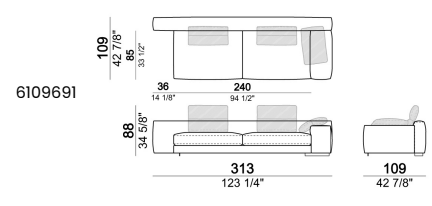

Right or left corner unit

Unit **SLIM** with right or left pouf

**Unit LARGE with right or left pouf**

**Right or left corner unit with right or left pouf.**

**Central unit**

Central unit with right or left pouf

Unit SLIM with right or left back.

Unit LARGE with right or left back.

Central unit with right or left back.

Chaise-longue SLIM with right or left short arm.

Chaise-longue LARGE with right or left short arm.

**Composition "G"** (central unit 142 cm with left back + right unit LARGE 283 cm with left back, 4 back cushions Atlas + small table Noth 85x86 h. 35 cm moka oak/sucupira, varnished metal structure).

**Composition "L"** (left unit SLIM 232 cm + unit LARGE 283 cm with left back, 3 back cushions Atlas, 2 back cushions 70x50 cm, 2 back cushions 55x40 cm).

**Composition "M"** (unit SLIM 268 cm with right back + central unit 210 cm with right pouf, 3 back cushions 70x50 cm, 3 back cushions 55x40 cm, small table Aka 103,5x84 h. 18 cm moka oak/sucupira, varnished metal structure).