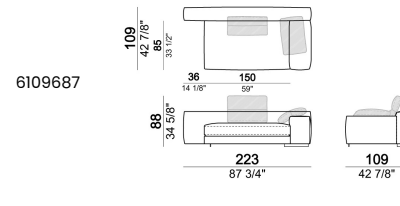

Right or left corner unit

Unit **SLIM** with right or left pouf

**Unit LARGE with right or left pouf**

**Right or left corner unit with right or left pouf.**

**Central unit**

Central unit with right or left pouf

Unit SLIM with right or left back.

Unit LARGE with right or left back.

Central unit with right or left back.

Chaise-longue SLIM with right or left short arm.

Chaise-longue LARGE with right or left short arm.

**Composition "G"** (central unit 142 cm with left back + right unit LARGE 283 cm with left back, 4 back cushions Atlas + small table Noth 85x86 h. 35 cm moka oak/sucupira, varnished metal structure).

**Composition "L"** (left unit SLIM 232 cm + unit LARGE 283 cm with left back, 3 back cushions Atlas, 2 back cushions 70x50 cm, 2 back cushions 55x40 cm).

**Composition "M"** (unit SLIM 268 cm with right back + central unit 210 cm with right pouf, 3 back cushions 70x50 cm, 3 back cushions 55x40 cm, small table Aka 103,5x84 h. 18 cm moka oak/sucupira, varnished metal structure).