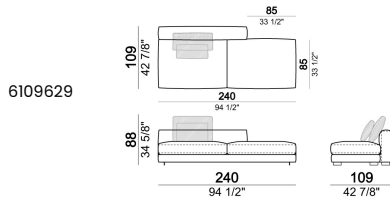

Right or left corner unit

Unit **SLIM** with right or left pouf

**Unit LARGE with right or left pouf**

**Right or left corner unit with right or left pouf.**

**Central unit**

Central unit with right or left pouf

Unit SLIM with right or left back.

Unit LARGE with right or left back.

Central unit with right or left back.

Chaise-longue SLIM with right or left short arm.

Chaise-longue LARGE with right or left short arm.

**Composition "A"** (left unit LARGE 187 cm + chaise-longue LARGE 167x194 cm with right short arm, 4 back cushions Atlas).

**Composition "B"** (central unit 187 cm with left back + chaise longue LARGE 167x194 cm with right short arm, 2 back cushions Atlas, 1 back cushion 70x50 cm, 1 back cushion 55x40 cm + small table Noth 83x41 h. 35 cm moka oak/sucupira, varnished metal structure).

**Composition "L"** (left unit SLIM 232 cm + unit LARGE 283 cm with left back, 3 back cushions Atlas, 2 back cushions 70x50 cm, 2 back cushions 55x40 cm).

**Composition "M"** (unit SLIM 268 cm with right back + central unit 210 cm with right pouf, 3 back cushions 70x50 cm, 3 back cushions 55x40 cm, small table Aka 103,5x84 h. 18 cm moka oak/sucupira, varnished metal structure).