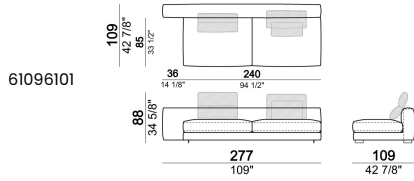

Right or left corner unit

Unit **SLIM** with right or left pouf

**Unit LARGE with right or left pouf**

**Right or left corner unit with right or left pouf.**

**Central unit**

Central unit with right or left pouf

Unit SLIM with right or left back.

Unit LARGE with right or left back.

Central unit with right or left back.

Chaise-longue SLIM with right or left short arm.

Chaise-longue LARGE with right or left short arm.

**Composition "G"** (central unit 142 cm with left back + right unit LARGE 283 cm with left back, 4 back cushions Atlas + small table Noth 85x86 h. 35 cm moka oak/sucupira, varnished metal structure).

**Composition "L"** (left unit SLIM 232 cm + unit LARGE 283 cm with left back, 3 back cushions Atlas, 2 back cushions 70x50 cm, 2 back cushions 55x40 cm).

**Composition "M"** (unit SLIM 268 cm with right back + central unit 210 cm with right pouf, 3 back cushions 70x50 cm, 3 back cushions 55x40 cm, small table Aka 103,5x84 h. 18 cm moka oak/sucupira, varnished metal structure).