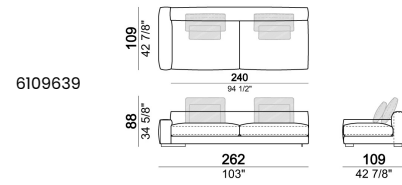

**SPRINGING:** elastic belts.

**BACK SUPPORT:** metal structure with elastic belts, covered with coupled synthetic lining 6mm.

**SEAT HEIGHT:** 41 cm

**ARM HEIGHT:** 53 cm (LARGE) 47 cm (SLIM).

**FEET:** metal, finishes black nickel or varnished micaceous brown or oxy grey, h.5 cm.

**PIPING:** available in the colours of the zip samples.

**Sofa SLIM**

**Sofa LARGE**

**Sofa COMBO (1 arm SLIM and 1 arm LARGE)**

Corner sofa SLIM

Corner sofa LARGE

Right or left unit SLIM

Right or left unit **LARGE**

**Composition "G"** (central unit 142 cm with left back + right unit LARGE 283 cm with left back, 4 back cushions Atlas + small table Noth 85x86 h. 35 cm moka oak/sucupira, varnished metal structure).

**Composition "L"** (left unit SLIM 232 cm + unit LARGE 283 cm with left back, 3 back cushions Atlas, 2 back cushions 70x50 cm, 2 back cushions 55x40 cm).

**Composition "M"** (unit SLIM 268 cm with right back + central unit 210 cm with right pouf, 3 back cushions 70x50 cm, 3 back cushions 55x40 cm, small table Aka 103,5x84 h. 18 cm moka oak/sucupira, varnished metal structure).