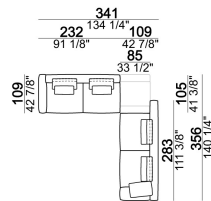

Composition "L" (left unit SLIM 232 cm + unit LARGE 283 cm with left back, 3 back cushions Atlas, 2 back cushions 70x50 cm, 2 back cushions 55x40 cm).