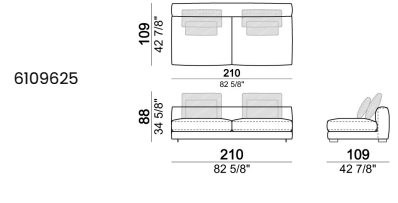

Right or left corner unit

Unit **SLIM** with right or left pouf

**Unit LARGE with right or left pouf**

**Right or left corner unit with right or left pouf.**

**Central unit**

Central unit with right or left pouf

Unit SLIM with right or left back.

Unit LARGE with right or left back.

Central unit with right or left back.

Chaise-longue SLIM with right or left short arm.

Chaise-longue LARGE with right or left short arm.

**Composition "A"** (left unit LARGE 187 cm + chaise-longue LARGE 167x194 cm with right short arm, 4 back cushions Atlas).

**Composition "B"** (central unit 187 cm with left back + chaise longue LARGE 167x194 cm with right short arm, 2 back cushions Atlas, 1 back cushion 70x50 cm, 1 back cushion 55x40 cm + small table Noth 83x41 h. 35 cm moka oak/sucupira, varnished metal structure).

**Composition "L"** (left unit SLIM 232 cm + unit LARGE 283 cm with left back, 3 back cushions Atlas, 2 back cushions 70x50 cm, 2 back cushions 55x40 cm).

**Composition "M"** (unit SLIM 268 cm with right back + central unit 210 cm with right pouf, 3 back cushions 70x50 cm, 3 back cushions 55x40 cm, small table Aka 103,5x84 h. 18 cm moka oak/sucupira, varnished metal structure).