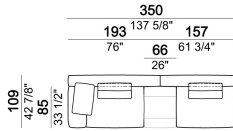

**Composition "G"** (central unit 142 cm with left back + right unit LARGE 283 cm with left back, 4 back cushions Atlas + small table Noth 85x86 h. 35 cm moka oak/sucupira, varnished metal structure).

**Composition "H"** (central unit 277 cm with left back + central unit 157 cm with left back + right unit LARGE 157 cm, 3 back cushions Atlas, 2 back cushions 70x50 cm, 2 back cushions 55x40 cm + small table Noth 103x66 h. 35 cm moka oak/sucupira, varnished metal structure + small table Aka 103,5x84 h. 18 cm moka oak/sucupira, varnished metal structure).

**Composition "L"** (left unit SLIM 232 cm + unit LARGE 283 cm with left back, 3 back cushions Atlas, 2 back cushions 70x50 cm, 2 back cushions 55x40 cm).

**Composition "M"** (unit SLIM 268 cm with right back + central unit 210 cm with right pouf, 3 back cushions 70x50 cm, 3 back cushions 55x40 cm, small table Aka 103,5x84 h. 18 cm moka oak/sucupira, varnished metal structure).

**Composition "N"** (unit LARGE 193 cm with right back + central unit 157 cm with left back, 3 back cushions Atlas)

**Composition "O"** (unit LARGE 223 cm with right back + central unit 210 cm with right pouf, 2 back cushions Atlas, 1 back cushion 70x50 cm, 1 back cushion 55x40 cm, small table Aka 103,5x84 h. 18 cm moka oak/sucupira, varnished metal structure).