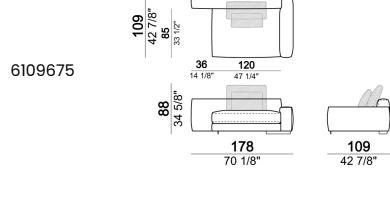

Right or left corner unit

Unit **SLIM** with right or left pouf

**Unit LARGE with right or left pouf**

**Right or left corner unit with right or left pouf.**

**Central unit**

Central unit with right or left pouf

Unit SLIM with right or left back.

Unit LARGE with right or left back.

Central unit with right or left back.

Chaise-longue SLIM with right or left short arm.

Chaise-longue LARGE with right or left short arm.

**Composition "A"** (left unit LARGE 187 cm + chaise-longue LARGE 167x194 cm with right short arm, 4 back cushions Atlas).

**Composition "B"** (central unit 187 cm with left back + chaise longue LARGE 167x194 cm with right short arm, 2 back cushions Atlas, 1 back cushion 70x50 cm, 1 back cushion 55x40 cm + small table Noth 83x41 h. 35 cm moka oak/sucupira, varnished metal structure).

**Composition "G"** (central unit 142 cm with left back + right unit LARGE 283 cm with left back, 4 back cushions Atlas + small table Noth 85x86 h. 35 cm moka oak/sucupira, varnished metal structure).