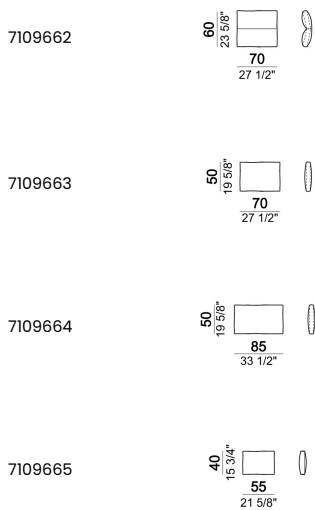

**Dormeuse**

**Pouf**

**Back support with piping for back cushion**

**Back cushion**

**Sofa COMBO including back cushions: 2 back cushions Atlas, 1 back cushion 70x50 cm, 1 back cushion 55x40 cm.**

**Sofa LARGE including 4 back cushions Atlas.**

**Composition "A"** (left unit LARGE 187 cm + chaise-longue LARGE 167x194 cm with right short arm, 4 back cushions Atlas).

**Composition "B"** (central unit 187 cm with left back + chaise longue LARGE 167x194 cm with right short arm, 2 back cushions Atlas, 1 back cushion 70x50 cm, 1 back cushion 55x40 cm + small table Noth 83x41 h. 35 cm moka oak/sucupira, varnished metal structure).

**Composition "C"** (left unit SLIM 232 cm + chaise longue LARGE 167x194 cm with right short arm, 2 back cushions Atlas, 2 back cushions 70x50 cm, 2 back cushions 55x40 cm).

**Composition "D"** (left unit LARGE 187 cm + chaise longue SLIM 152x194 cm with right short arm, 2 back cushions Atlas, 1 back cushion 70x50 cm, 1 back cushion 55x40 cm + small table Noth 103x66 h. 35 cm moka oak/sucupira, varnished metal structure).

**Composition "G"** (central unit 142 cm with left back + right unit LARGE 283 cm with left back, 4 back cushions Atlas + small table Noth 85x86 h. 35 cm moka oak/sucupira, varnished metal structure).