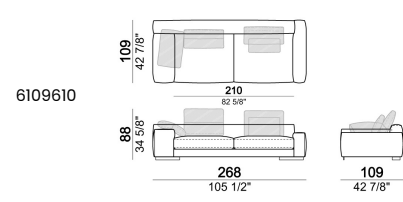

**SPRINGING:** elastic belts.

**BACK SUPPORT:** metal structure with elastic belts, covered with coupled synthetic lining 6mm.

**SEAT HEIGHT:** 41 cm

**ARM HEIGHT:** 53 cm (LARGE) 47 cm (SLIM).

**FEET:** metal, finishes black nickel or varnished micaceous brown or oxy grey, h.5 cm.

**PIPING:** available in the colours of the zip samples.

**Sofa SLIM**

**Sofa LARGE**

**Sofa COMBO (1 arm SLIM and 1 arm LARGE)**

Corner sofa SLIM

Corner sofa LARGE

Right or left unit SLIM

Right or left unit **LARGE**

Right or left corner unit

Unit **SLIM** with right or left pouf

**Unit LARGE with right or left pouf**

**Right or left corner unit with right or left pouf.**

**Central unit**

Central unit with right or left pouf

**Composition "L"** (left unit SLIM 232 cm + unit LARGE 283 cm with left back, 3 back cushions Atlas, 2 back cushions 70x50 cm, 2 back cushions 55x40 cm).

**Composition "M"** (unit SLIM 268 cm with right back + central unit 210 cm with right pouf, 3 back cushions 70x50 cm, 3 back cushions 55x40 cm, small table Aka 103,5x84 h. 18 cm moka oak/sucupira, varnished metal structure).