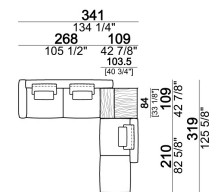

**Composition "A"** (left unit LARGE 187 cm + chaise-longue LARGE 167x194 cm with right short arm, 4 back cushions Atlas).

**Composition "B"** (central unit 187 cm with left back + chaise longue LARGE 167x194 cm with right short arm, 2 back cushions Atlas, 1 back cushion 70x50 cm, 1 back cushion 55x40 cm + small table Noth 83x41 h. 35 cm moka oak/sucupira, varnished metal structure).

**Composition "G"** (central unit 142 cm with left back + right unit LARGE 283 cm with left back, 4 back cushions Atlas + small table Noth 85x86 h. 35 cm moka oak/sucupira, varnished metal structure).

**Composition "H"** (central unit 277 cm with left back + central unit 157 cm with left back + right unit LARGE 157 cm, 3 back cushions Atlas, 2 back cushions 70x50 cm, 2 back cushions 55x40 cm + small table Noth 103x66 h. 35 cm moka oak/sucupira, varnished metal structure + small table Aka 103,5x84 h. 18 cm moka oak/sucupira, varnished metal structure).

**Composition "L"** (left unit SLIM 232 cm + unit LARGE 283 cm with left back, 3 back cushions Atlas, 2 back cushions 70x50 cm, 2 back cushions 55x40 cm).

**Composition "M"** (unit SLIM 268 cm with right back + central unit 210 cm with right pouf, 3 back cushions 70x50 cm, 3 back cushions 55x40 cm, small table Aka 103,5x84 h. 18 cm moka oak/sucupira, varnished metal structure).