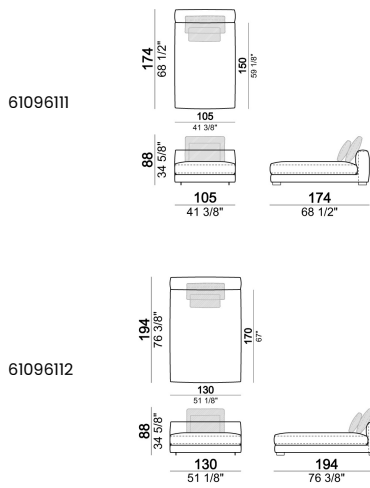

Dormeuse

Pouf

Back support with piping for back cushion

Back cushion

Sofa COMBO including back cushions: 2 back cushions Atlas, 1 back cushion 70x50 cm, 1 back cushion 55x40 cm.

Sofa LARGE including 4 back cushions Atlas.