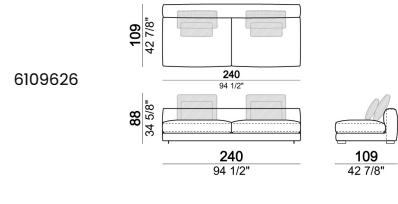

Right or left corner unit

Unit **SLIM** with right or left pouf

**Unit LARGE with right or left pouf**

**Right or left corner unit with right or left pouf.**

**Central unit**

Central unit with right or left pouf

Unit SLIM with right or left back.

Unit LARGE with right or left back.

Central unit with right or left back.

Chaise-longue SLIM with right or left short arm.

Chaise-longue LARGE with right or left short arm.

**Composition "G"** (central unit 142 cm with left back + right unit LARGE 283 cm with left back, 4 back cushions Atlas + small table Noth 85x86 h. 35 cm moka oak/sucupira, varnished metal structure).

**Composition "L"** (left unit SLIM 232 cm + unit LARGE 283 cm with left back, 3 back cushions Atlas, 2 back cushions 70x50 cm, 2 back cushions 55x40 cm).

**Composition "M"** (unit SLIM 268 cm with right back + central unit 210 cm with right pouf, 3 back cushions 70x50 cm, 3 back cushions 55x40 cm, small table Aka 103,5x84 h. 18 cm moka oak/sucupira, varnished metal structure).