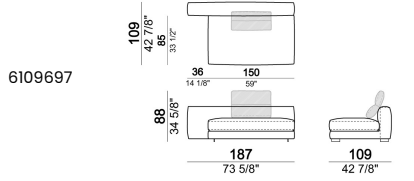

**SPRINGING:** elastic belts.

**BACK SUPPORT:** metal structure with elastic belts, covered with coupled synthetic lining 6mm.

**SEAT HEIGHT:** 41 cm

**ARM HEIGHT:** 53 cm (LARGE) 47 cm (SLIM).

**FEET:** metal, finishes black nickel or varnished micaceous brown or oxy grey, h.5 cm.

Right or left corner unit

Unit **SLIM** with right or left pouf

**Unit LARGE with right or left pouf**

**Right or left corner unit with right or left pouf.**

**Central unit**

Central unit with right or left pouf

Unit SLIM with right or left back.

Unit LARGE with right or left back.

Central unit with right or left back.

Chaise-longue SLIM with right or left short arm.

Chaise-longue LARGE with right or left short arm.