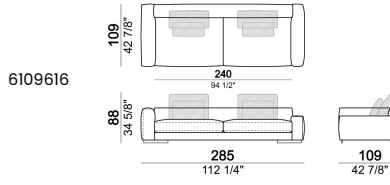

**SPRINGING:** elastic belts.

**BACK SUPPORT:** metal structure with elastic belts, covered with coupled synthetic lining 6mm.

**SEAT HEIGHT:** 41 cm

**ARM HEIGHT:** 53 cm (LARGE) 47 cm (SLIM).

**FEET:** metal, finishes black nickel or varnished micaceous brown or oxy grey, h.5 cm.

**PIPING:** available in the colours of the zip samples.

**Sofa SLIM**

**Sofa LARGE**

**Sofa COMBO (1 arm SLIM and 1 arm LARGE)**

Corner sofa SLIM

Corner sofa LARGE

Right or left unit SLIM

Right or left unit **LARGE**

Right or left corner unit

Unit **SLIM** with right or left pouf

**Unit LARGE with right or left pouf**

**Right or left corner unit with right or left pouf.**

**Central unit**

Central unit with right or left pouf

**Composition "L"** (left unit SLIM 232 cm + unit LARGE 283 cm with left back, 3 back cushions Atlas, 2 back cushions 70x50 cm, 2 back cushions 55x40 cm).

**Composition "M"** (unit SLIM 268 cm with right back + central unit 210 cm with right pouf, 3 back cushions 70x50 cm, 3 back cushions 55x40 cm, small table Aka 103,5x84 h. 18 cm moka oak/sucupira, varnished metal structure).