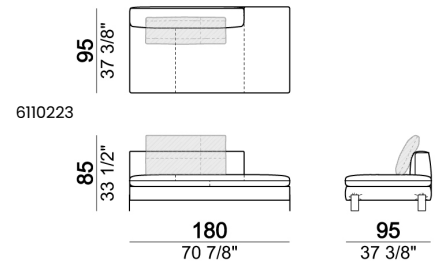

Sofa LARGE

Sofa / corner sofa

Right or left unit / corner unit

Right or left unit LARGE

Right or left unit / corner unit with right or left pouf

Unit LARGE with right or left pouf

Central unit

Central unit with right or left pouf

7110256

Composition "A" (left unit 204 cm + dormeuse 95x160 cm + right unit LARGE 234 cm + 4 back cushions 70 cm + 1 back cushion 90 cm)

Composition "B" (dormeuse 95x160 cm + right unit LARGE 234 cm + 2 back cushions 70 cm + 1 back cushion 90 cm)

Composition "D" (left unit LARGE 184 cm + chaise longue LARGE with right long arm 131x160 cm + 1 back cushion 110 cm + 1 back cushion 70 cm)

Composition "I" (right unit 204 cm + dormeuse 95x160 cm + 3 back cushions 70 cm)

Composition "G" (left corner sofa 278 cm + left unit 204 cm + 3 back cushions 70 cm + 1 back cushion 90 cm)

Composition "L" (left unit 204 cm + right unit LARGE 184 cm + 2 back cushions 70 cm + 1 back cushion 110 cm).