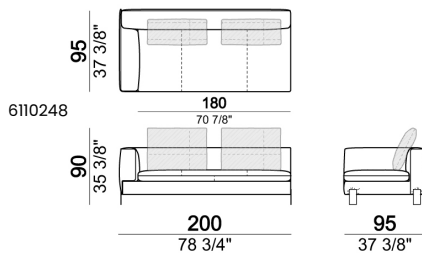

Right or left unit / corner unit