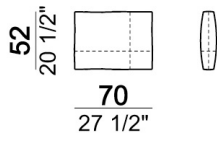

Chaise-longue LARGE with right or left long arm

Dormeuse

Pouf

Back cushion

7110253

7110254

7110255

Backrest roll

7110256

Composition "A" (left unit 204 cm + dormeuse 95x160 cm + right unit LARGE 234 cm + 4 back cushions 70 cm + 1 back cushion 90 cm)

Composition "B" (dormeuse 95x160 cm + right unit LARGE 234 cm + 2 back cushions 70 cm + 1 back cushion 90 cm)

Composition "D" (left unit LARGE 184 cm + chaise longue LARGE with right long arm 131x160 cm + 1 back cushion 110 cm + 1 back cushion 70 cm)

Composition "I" (right unit 204 cm + dormeuse 95x160 cm + 3 back cushions 70 cm)

Composition "G" (left corner sofa 278 cm + left unit 204 cm + 3 back cushions 70 cm + 1 back cushion 90 cm)

Composition "L" (left unit 204 cm + right unit LARGE 184 cm + 2 back cushions 70 cm + 1 back cushion 110 cm).