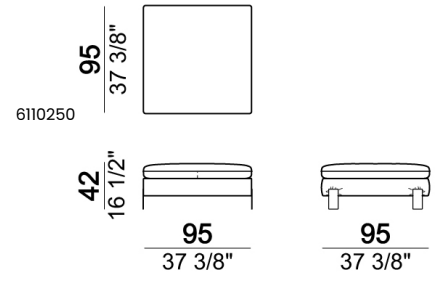

Chaise-longue LARGE with right or left long arm

Dormeuse

Pouf