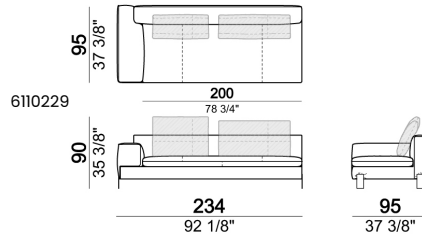

SPRINGING: elastic belts.

SEAT HEIGHT: 42 cm - 45 cm with feet h. 15 cm.

ARM HEIGHT: 57 cm (LARGE); 67 cm (SLIM).

FEET: metal, finishes: black nickel or titanium, or micaceous brown or oxy grey varnished, h.12 cm. On request feet can be supplied 3 cm higher with an extra charge.

Sofa LARGE

Sofa / corner sofa

Right or left unit / corner unit

Right or left unit LARGE

Right or left unit / corner unit with right or left pouf

Unit LARGE with right or left pouf

Central unit

Central unit with right or left pouf

7110256

Composition "A" (left unit 204 cm + dormeuse 95x160 cm + right unit LARGE 234 cm + 4 back cushions 70 cm + 1 back cushion 90 cm)

Composition "B" (dormeuse 95x160 cm + right unit LARGE 234 cm + 2 back cushions 70 cm + 1 back cushion 90 cm)

Composition "G" (left corner sofa 278 cm + left unit 204 cm + 3 back cushions 70 cm + 1 back cushion 90 cm)

Composition "L" (left unit 204 cm + right unit LARGE 184 cm + 2 back cushions 70 cm + 1 back cushion 110 cm).