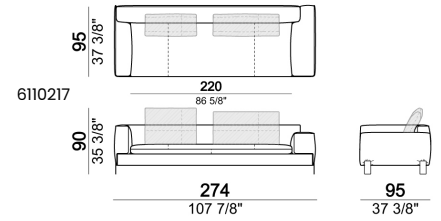

Sofa / corner sofa