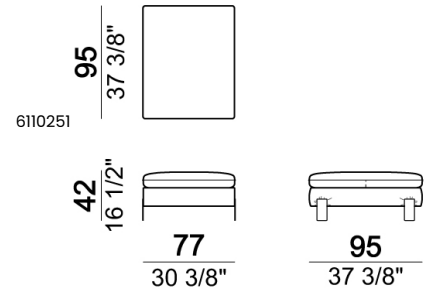

Chaise-longue LARGE with right or left long arm

Dormeuse

Pouf