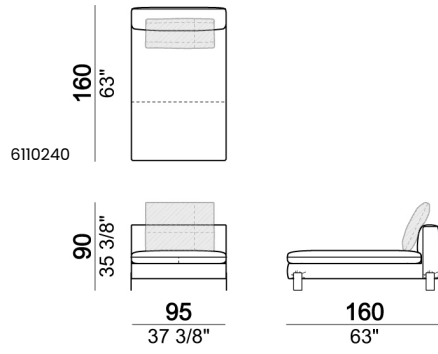

Chaise-longue LARGE with right or left long arm

Dormeuse

Pouf