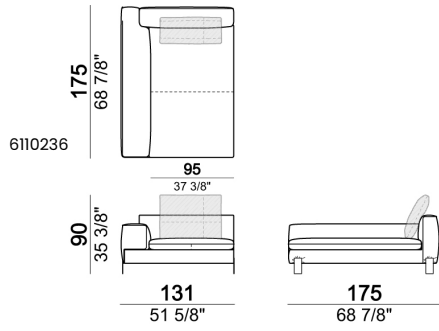

Chaise-longue LARGE with right or left long arm