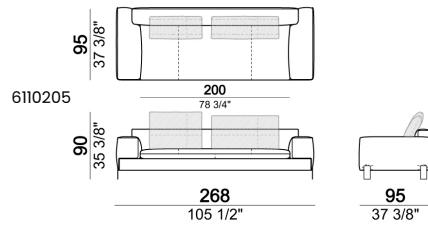

Sofa / corner sofa SLIM

Sofa LARGE

Sofa / corner sofa