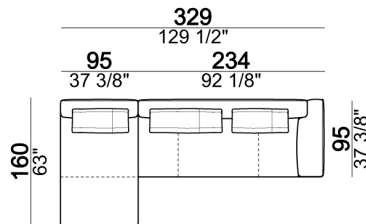

7110256

Composition "A" (left unit 204 cm + dormeuse 95x160 cm + right unit LARGE 234 cm + 4 back cushions 70 cm + 1 back cushion 90 cm)

Composition "B" (dormeuse 95x160 cm + right unit LARGE 234 cm + 2 back cushions 70 cm + 1 back cushion 90 cm)

Composition "D" (left unit LARGE 184 cm + chaise longue LARGE with right long arm 131x160 cm + 1 back cushion 110 cm + 1 back cushion 70 cm)

Composition "I" (right unit 204 cm + dormeuse 95x160 cm + 3 back cushions 70 cm)

Composition "G" (left corner sofa 278 cm + left unit 204 cm + 3 back cushions 70 cm + 1 back cushion 90 cm)

Composition "L" (left unit 204 cm + right unit LARGE 184 cm + 2 back cushions 70 cm + 1 back cushion 110 cm).

Composition "E" (left unit 204 + chaise longue LARGE with right long arm 131x175 cm + 3 back cushions 70 cm)

Composition "H" (left unit LARGE 184 cm + right corner unit 174 cm + central unit 180 cm with right pouf + 2 back cushions 110 cm + 1 back cushion 90 cm)