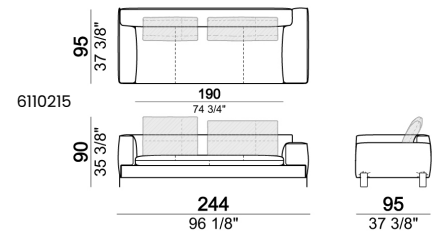

Sofa / corner sofa