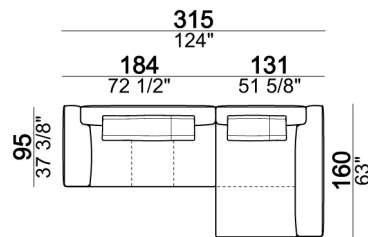

7110256

Composition "A" (left unit 204 cm + dormeuse 95x160 cm + right unit LARGE 234 cm + 4 back cushions 70 cm + 1 back cushion 90 cm)

Composition "B" (dormeuse 95x160 cm + right unit LARGE 234 cm + 2 back cushions 70 cm + 1 back cushion 90 cm)

Composition "D" (left unit LARGE 184 cm + chaise longue LARGE with right long arm 131x160 cm + 1 back cushion 110 cm + 1 back cushion 70 cm)

Composition "I" (right unit 204 cm + dormeuse 95x160 cm + 3 back cushions 70 cm)

Composition "G" (left corner sofa 278 cm + left unit 204 cm + 3 back cushions 70 cm + 1 back cushion 90 cm)

Composition "L" (left unit 204 cm + right unit LARGE 184 cm + 2 back cushions 70 cm + 1 back cushion 110 cm).

Composition "E" (left unit 204 + chaise longue LARGE with right long arm 131x175 cm + 3 back cushions 70 cm)

Composition "H" (left unit LARGE 184 cm + right corner unit 174 cm + central unit 180 cm with right pouf + 2 back cushions 110 cm + 1 back cushion 90 cm)