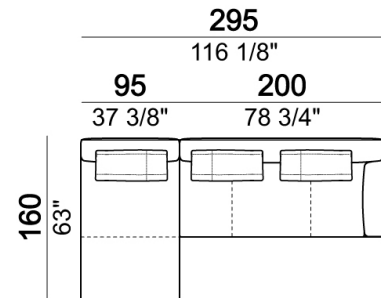

7110256

Composition "A" (left unit 204 cm + dormeuse 95x160 cm + right unit LARGE 234 cm + 4 back cushions 70 cm + 1 back cushion 90 cm)

Composition "B" (dormeuse 95x160 cm + right unit LARGE 234 cm + 2 back cushions 70 cm + 1 back cushion 90 cm)

Composition "D" (left unit LARGE 184 cm + chaise longue LARGE with right long arm 131x160 cm + 1 back cushion 110 cm + 1 back cushion 70 cm)

Composition "I" (right unit 204 cm + dormeuse 95x160 cm + 3 back cushions 70 cm)

Composition "G" (left corner sofa 278 cm + left unit 204 cm + 3 back cushions 70 cm + 1 back cushion 90 cm)

Composition "L" (left unit 204 cm + right unit LARGE 184 cm + 2 back cushions 70 cm + 1 back cushion 110 cm).

Composition "E" (left unit 204 + chaise longue LARGE with right long arm 131x175 cm + 3 back cushions 70 cm)

Composition "H" (left unit LARGE 184 cm + right corner unit 174 cm + central unit 180 cm with right pouf + 2 back cushions 110 cm + 1 back cushion 90 cm)