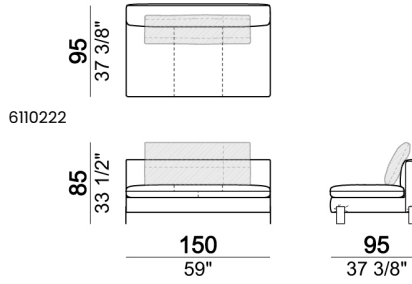

Sofa LARGE

Sofa / corner sofa

Right or left unit / corner unit

Right or left unit LARGE

Right or left unit / corner unit with right or left pouf

Unit LARGE with right or left pouf

Central unit

Central unit with right or left pouf

7110256

Composition "A" (left unit 204 cm + dormeuse 95x160 cm + right unit LARGE 234 cm + 4 back cushions 70 cm + 1 back cushion 90 cm)

Composition "B" (dormeuse 95x160 cm + right unit LARGE 234 cm + 2 back cushions 70 cm + 1 back cushion 90 cm)

Composition "D" (left unit LARGE 184 cm + chaise longue LARGE with right long arm 131x160 cm + 1 back cushion 110 cm + 1 back cushion 70 cm)

Composition "I" (right unit 204 cm + dormeuse 95x160 cm + 3 back cushions 70 cm)

Composition "G" (left corner sofa 278 cm + left unit 204 cm + 3 back cushions 70 cm + 1 back cushion 90 cm)

Composition "L" (left unit 204 cm + right unit LARGE 184 cm + 2 back cushions 70 cm + 1 back cushion 110 cm).