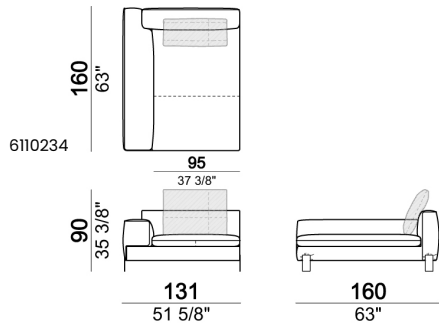

Chaise-longue LARGE with right or left long arm