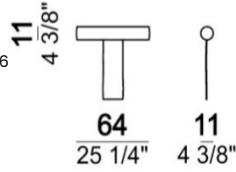

Chaise-longue LARGE with right or left long arm

Dormeuse

Pouf

Back cushion

7110253

7110254

7110255

Backrest roll

7110256

Composition "A" (left unit 204 cm + dormeuse 95x160 cm + right unit LARGE 234 cm + 4 back cushions 70 cm + 1 back cushion 90 cm)

Composition "B" (dormeuse 95x160 cm + right unit LARGE 234 cm + 2 back cushions 70 cm + 1 back cushion 90 cm)

Composition "D" (left unit LARGE 184 cm + chaise longue LARGE with right long arm 131x160 cm + 1 back cushion 110 cm + 1 back cushion 70 cm)

Composition "I" (right unit 204 cm + dormeuse 95x160 cm + 3 back cushions 70 cm)

Composition "G" (left corner sofa 278 cm + left unit 204 cm + 3 back cushions 70 cm + 1 back cushion 90 cm)

Composition "L" (left unit 204 cm + right unit LARGE 184 cm + 2 back cushions 70 cm + 1 back cushion 110 cm).