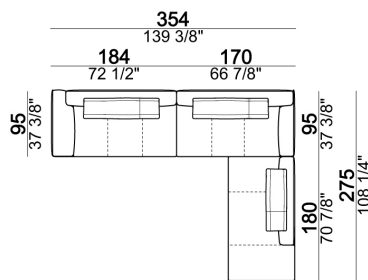

Composition "D" (left unit LARGE 184 cm + chaise longue LARGE with right long arm 131x160 cm + 1 back cushion 110 cm + 1 back cushion 70 cm)

Composition "I" (right unit 204 cm + dormeuse 95x160 cm + 3 back cushions 70 cm)

Composition "G" (left corner sofa 278 cm + left unit 204 cm + 3 back cushions 70 cm + 1 back cushion 90 cm)

Composition "L" (left unit 204 cm + right unit LARGE 184 cm + 2 back cushions 70 cm + 1 back cushion 110 cm).

Composition "E" (left unit 204 + chaise longue LARGE with right long arm 131x175 cm + 3 back cushions 70 cm)

Composition "H" (left unit LARGE 184 cm + right corner unit 174 cm + central unit 180 cm with right pouf + 2 back cushions 110 cm + 1 back cushion 90 cm)

Composition "F" (left unit 204 cm + chaise longue LARGE with right long arm 131x175 cm + 3 back cushions 70 cm).