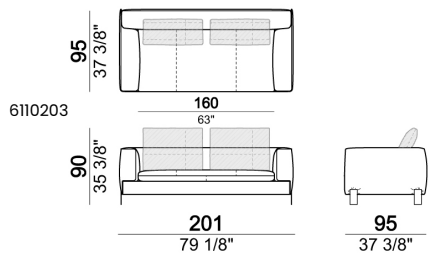

Sofa / corner sofa SLIM