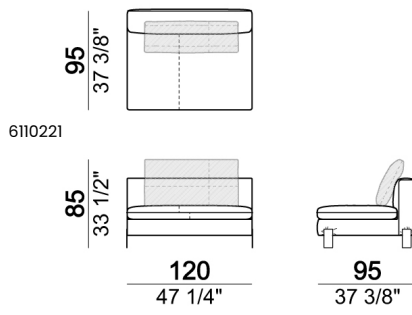

Sofa LARGE

Sofa / corner sofa

Right or left unit / corner unit

Right or left unit LARGE

Right or left unit / corner unit with right or left pouf

Unit LARGE with right or left pouf

Central unit

Central unit with right or left pouf

7110256

Composition "A" (left unit 204 cm + dormeuse 95x160 cm + right unit LARGE 234 cm + 4 back cushions 70 cm + 1 back cushion 90 cm)

Composition "B" (dormeuse 95x160 cm + right unit LARGE 234 cm + 2 back cushions 70 cm + 1 back cushion 90 cm)

Composition "D" (left unit LARGE 184 cm + chaise longue LARGE with right long arm 131x160 cm + 1 back cushion 110 cm + 1 back cushion 70 cm)

Composition "I" (right unit 204 cm + dormeuse 95x160 cm + 3 back cushions 70 cm)

Composition "G" (left corner sofa 278 cm + left unit 204 cm + 3 back cushions 70 cm + 1 back cushion 90 cm)

Composition "L" (left unit 204 cm + right unit LARGE 184 cm + 2 back cushions 70 cm + 1 back cushion 110 cm).