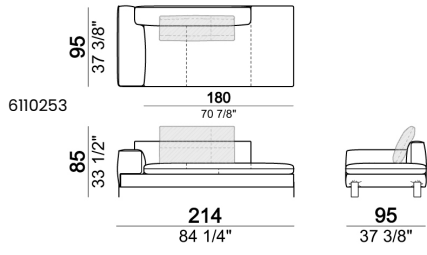

Sofa LARGE

Sofa / corner sofa

Right or left unit / corner unit

Right or left unit LARGE

Right or left unit / corner unit with right or left pouf

Unit LARGE with right or left pouf

Central unit

Central unit with right or left pouf

7110256

Composition "A" (left unit 204 cm + dormeuse 95x160 cm + right unit LARGE 234 cm + 4 back cushions 70 cm + 1 back cushion 90 cm)

Composition "B" (dormeuse 95x160 cm + right unit LARGE 234 cm + 2 back cushions 70 cm + 1 back cushion 90 cm)

Composition "D" (left unit LARGE 184 cm + chaise longue LARGE with right long arm 131x160 cm + 1 back cushion 110 cm + 1 back cushion 70 cm)

Composition "I" (right unit 204 cm + dormeuse 95x160 cm + 3 back cushions 70 cm)

Composition "G" (left corner sofa 278 cm + left unit 204 cm + 3 back cushions 70 cm + 1 back cushion 90 cm)

Composition "L" (left unit 204 cm + right unit LARGE 184 cm + 2 back cushions 70 cm + 1 back cushion 110 cm).