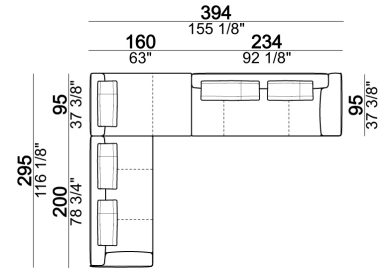

7110256

Composition "A" (left unit 204 cm + dormeuse 95x160 cm + right unit LARGE 234 cm + 4 back cushions 70 cm + 1 back cushion 90 cm)

Composition "B" (dormeuse 95x160 cm + right unit LARGE 234 cm + 2 back cushions 70 cm + 1 back cushion 90 cm)

Composition "D" (left unit LARGE 184 cm + chaise longue LARGE with right long arm 131x160 cm + 1 back cushion 110 cm + 1 back cushion 70 cm)

Composition "I" (right unit 204 cm + dormeuse 95x160 cm + 3 back cushions 70 cm)

Composition "G" (left corner sofa 278 cm + left unit 204 cm + 3 back cushions 70 cm + 1 back cushion 90 cm)

Composition "L" (left unit 204 cm + right unit LARGE 184 cm + 2 back cushions 70 cm + 1 back cushion 110 cm).

Composition "E" (left unit 204 + chaise longue LARGE with right long arm 131x175 cm + 3 back cushions 70 cm)

Composition "H" (left unit LARGE 184 cm + right corner unit 174 cm + central unit 180 cm with right pouf + 2 back cushions 110 cm + 1 back cushion 90 cm)