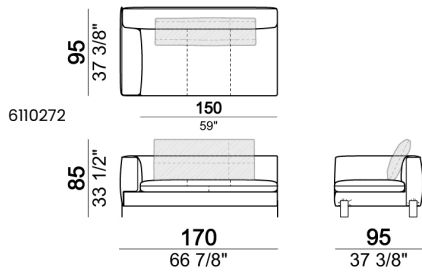

Right or left unit / corner unit