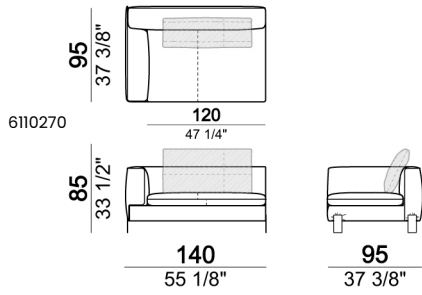

Right or left unit / corner unit