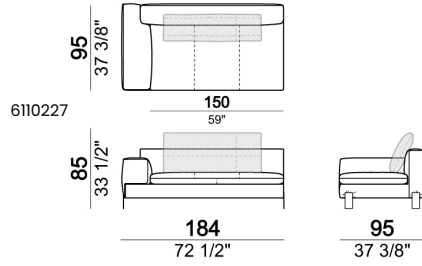

Sofa LARGE

Sofa / corner sofa

Right or left unit / corner unit

Right or left unit LARGE

Right or left unit / corner unit with right or left pouf

Unit LARGE with right or left pouf

Central unit

Central unit with right or left pouf

7110256

Composition "A" (left unit 204 cm + dormeuse 95x160 cm + right unit LARGE 234 cm + 4 back cushions 70 cm + 1 back cushion 90 cm)

Composition "B" (dormeuse 95x160 cm + right unit LARGE 234 cm + 2 back cushions 70 cm + 1 back cushion 90 cm)

Composition "D" (left unit LARGE 184 cm + chaise longue LARGE with right long arm 131x160 cm + 1 back cushion 110 cm + 1 back cushion 70 cm)

Composition "I" (right unit 204 cm + dormeuse 95x160 cm + 3 back cushions 70 cm)

Composition "G" (left corner sofa 278 cm + left unit 204 cm + 3 back cushions 70 cm + 1 back cushion 90 cm)

Composition "L" (left unit 204 cm + right unit LARGE 184 cm + 2 back cushions 70 cm + 1 back cushion 110 cm).