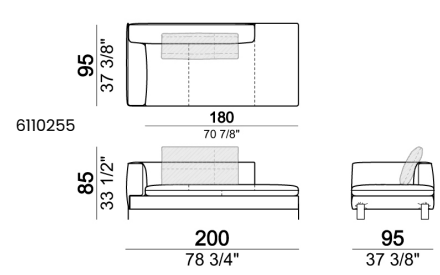

Sofa LARGE

Sofa / corner sofa

Right or left unit / corner unit

Right or left unit LARGE

Right or left unit / corner unit with right or left pouf

Unit LARGE with right or left pouf

Central unit

Central unit with right or left pouf

7110256

Composition "A" (left unit 204 cm + dormeuse 95x160 cm + right unit LARGE 234 cm + 4 back cushions 70 cm + 1 back cushion 90 cm)

Composition "B" (dormeuse 95x160 cm + right unit LARGE 234 cm + 2 back cushions 70 cm + 1 back cushion 90 cm)

Composition "D" (left unit LARGE 184 cm + chaise longue LARGE with right long arm 131x160 cm + 1 back cushion 110 cm + 1 back cushion 70 cm)

Composition "I" (right unit 204 cm + dormeuse 95x160 cm + 3 back cushions 70 cm)

Composition "G" (left corner sofa 278 cm + left unit 204 cm + 3 back cushions 70 cm + 1 back cushion 90 cm)

Composition "L" (left unit 204 cm + right unit LARGE 184 cm + 2 back cushions 70 cm + 1 back cushion 110 cm).