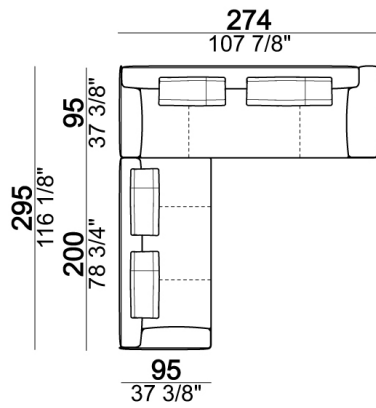

7110256

Composition "A" (left unit 204 cm + dormeuse 95x160 cm + right unit LARGE 234 cm + 4 back cushions 70 cm + 1 back cushion 90 cm)

Composition "B" (dormeuse 95x160 cm + right unit LARGE 234 cm + 2 back cushions 70 cm + 1 back cushion 90 cm)

Composition "D" (left unit LARGE 184 cm + chaise longue LARGE with right long arm 131x160 cm + 1 back cushion 110 cm + 1 back cushion 70 cm)

Composition "I" (right unit 204 cm + dormeuse 95x160 cm + 3 back cushions 70 cm)

Composition "G" (left corner sofa 278 cm + left unit 204 cm + 3 back cushions 70 cm + 1 back cushion 90 cm)

Composition "L" (left unit 204 cm + right unit LARGE 184 cm + 2 back cushions 70 cm + 1 back cushion 110 cm).

Composition "E" (left unit 204 + chaise longue LARGE with right long arm 131x175 cm + 3 back cushions 70 cm)

Composition "H" (left unit LARGE 184 cm + right corner unit 174 cm + central unit 180 cm with right pouf + 2 back cushions 110 cm + 1 back cushion 90 cm)