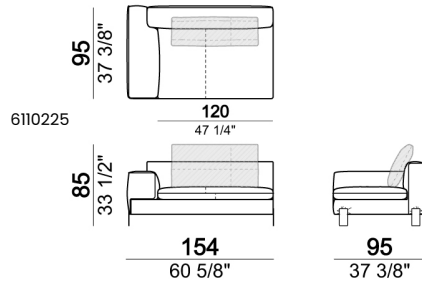

Sofa LARGE

Sofa / corner sofa

Right or left unit / corner unit

Right or left unit LARGE

Right or left unit / corner unit with right or left pouf

Unit LARGE with right or left pouf

Central unit

Central unit with right or left pouf

7110256

Composition "A" (left unit 204 cm + dormeuse 95x160 cm + right unit LARGE 234 cm + 4 back cushions 70 cm + 1 back cushion 90 cm)

Composition "B" (dormeuse 95x160 cm + right unit LARGE 234 cm + 2 back cushions 70 cm + 1 back cushion 90 cm)

Composition "D" (left unit LARGE 184 cm + chaise longue LARGE with right long arm 131x160 cm + 1 back cushion 110 cm + 1 back cushion 70 cm)

Composition "I" (right unit 204 cm + dormeuse 95x160 cm + 3 back cushions 70 cm)

Composition "G" (left corner sofa 278 cm + left unit 204 cm + 3 back cushions 70 cm + 1 back cushion 90 cm)

Composition "L" (left unit 204 cm + right unit LARGE 184 cm + 2 back cushions 70 cm + 1 back cushion 110 cm).