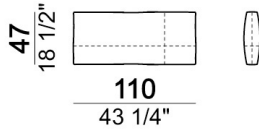

Chaise-longue LARGE with right or left long arm

Dormeuse

Pouf

Back cushion

7110253

7110254

7110255

Backrest roll

7110256

Composition "A" (left unit 204 cm + dormeuse 95x160 cm + right unit LARGE 234 cm + 4 back cushions 70 cm + 1 back cushion 90 cm)

Composition "B" (dormeuse 95x160 cm + right unit LARGE 234 cm + 2 back cushions 70 cm + 1 back cushion 90 cm)

Composition "D" (left unit LARGE 184 cm + chaise longue LARGE with right long arm 131x160 cm + 1 back cushion 110 cm + 1 back cushion 70 cm)

Composition "I" (right unit 204 cm + dormeuse 95x160 cm + 3 back cushions 70 cm)

Composition "G" (left corner sofa 278 cm + left unit 204 cm + 3 back cushions 70 cm + 1 back cushion 90 cm)

Composition "L" (left unit 204 cm + right unit LARGE 184 cm + 2 back cushions 70 cm + 1 back cushion 110 cm).