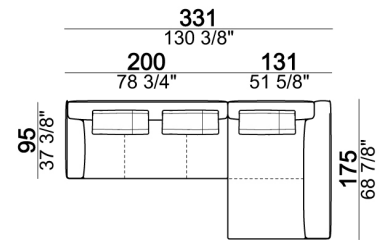

7110256

Composition "A" (left unit 204 cm + dormeuse 95x160 cm + right unit LARGE 234 cm + 4 back cushions 70 cm + 1 back cushion 90 cm)

Composition "B" (dormeuse 95x160 cm + right unit LARGE 234 cm + 2 back cushions 70 cm + 1 back cushion 90 cm)

Composition "D" (left unit LARGE 184 cm + chaise longue LARGE with right long arm 131x160 cm + 1 back cushion 110 cm + 1 back cushion 70 cm)

Composition "I" (right unit 204 cm + dormeuse 95x160 cm + 3 back cushions 70 cm)

Composition "G" (left corner sofa 278 cm + left unit 204 cm + 3 back cushions 70 cm + 1 back cushion 90 cm)

Composition "L" (left unit 204 cm + right unit LARGE 184 cm + 2 back cushions 70 cm + 1 back cushion 110 cm).

Composition "E" (left unit 204 + chaise longue LARGE with right long arm 131x175 cm + 3 back cushions 70 cm)

Composition "H" (left unit LARGE 184 cm + right corner unit 174 cm + central unit 180 cm with right pouf + 2 back cushions 110 cm + 1 back cushion 90 cm)