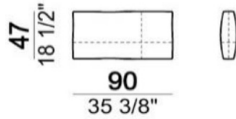

Chaise-longue LARGE with right or left long arm

Dormeuse

Pouf

Back cushion

7110253

7110254

7110255

Backrest roll

7110256

Composition "A" (left unit 204 cm + dormeuse 95x160 cm + right unit LARGE 234 cm + 4 back cushions 70 cm + 1 back cushion 90 cm)

Composition "B" (dormeuse 95x160 cm + right unit LARGE 234 cm + 2 back cushions 70 cm + 1 back cushion 90 cm)

Composition "D" (left unit LARGE 184 cm + chaise longue LARGE with right long arm 131x160 cm + 1 back cushion 110 cm + 1 back cushion 70 cm)

Composition "I" (right unit 204 cm + dormeuse 95x160 cm + 3 back cushions 70 cm)

Composition "G" (left corner sofa 278 cm + left unit 204 cm + 3 back cushions 70 cm + 1 back cushion 90 cm)

Composition "L" (left unit 204 cm + right unit LARGE 184 cm + 2 back cushions 70 cm + 1 back cushion 110 cm).