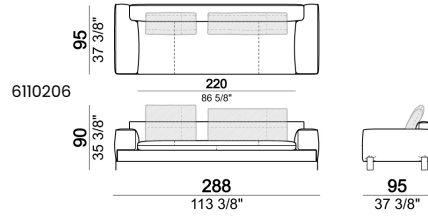

Sofa / corner sofa SLIM

Sofa LARGE

Sofa / corner sofa