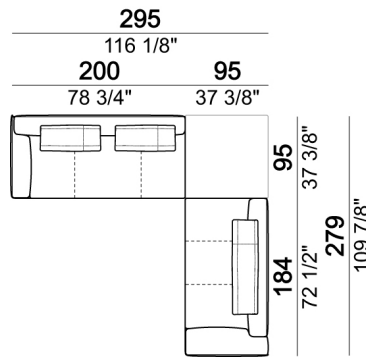

7110256

Composition "A" (left unit 204 cm + dormeuse 95x160 cm + right unit LARGE 234 cm + 4 back cushions 70 cm + 1 back cushion 90 cm)

Composition "B" (dormeuse 95x160 cm + right unit LARGE 234 cm + 2 back cushions 70 cm + 1 back cushion 90 cm)

Composition "D" (left unit LARGE 184 cm + chaise longue LARGE with right long arm 131x160 cm + 1 back cushion 110 cm + 1 back cushion 70 cm)

Composition "I" (right unit 204 cm + dormeuse 95x160 cm + 3 back cushions 70 cm)

Composition "G" (left corner sofa 278 cm + left unit 204 cm + 3 back cushions 70 cm + 1 back cushion 90 cm)

Composition "L" (left unit 204 cm + right unit LARGE 184 cm + 2 back cushions 70 cm + 1 back cushion 110 cm).

Composition "E" (left unit 204 + chaise longue LARGE with right long arm 131x175 cm + 3 back cushions 70 cm)

Composition "H" (left unit LARGE 184 cm + right corner unit 174 cm + central unit 180 cm with right pouf + 2 back cushions 110 cm + 1 back cushion 90 cm)