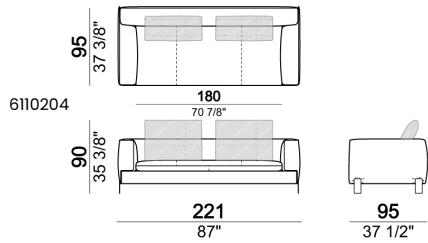

Sofa / corner sofa SLIM