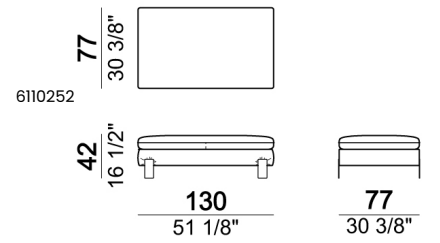

Chaise-longue LARGE with right or left long arm

Dormeuse

Pouf