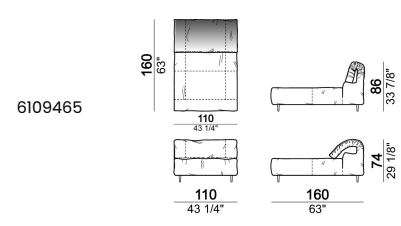

Fix central unit

Central unit

Central unit with right or left pouf

Chaise-longue with right or left short arm

Dormeuse

Right or left corner unit

Right or left corner unit with right or left pouf

Pouf

Composition "E" (left unit 210 cm + pouf 110x110 cm + right unit 120 cm)

Composition "F" (left unit 210 cm + central unit 110 cm + central unit 90 cm)

Composition "G" (left unit 210 cm + pouf 110x110 cm + central unit 140 cm)

**Composition "H" (left unit 210 cm + chaise-longue with right short arm 120x160 cm)**

**Composition "I" (central unit 220 cm + pouf 110x110 cm + right unit 250 cm)**

**Composition "L" (central unit 220 cm + right corner unit 260 cm)**

**Composition "M" (central unit 200 cm with left pouf + central unit 110 cm + right corner unit 280 cm)**

**Composition "N" (central unit 220 cm + pouf 110x110 cm + right corner unit 280 cm)**

**Composition "O" (central unit 200 cm with left pouf + central unit 110 cm + right unit 250 cm)**