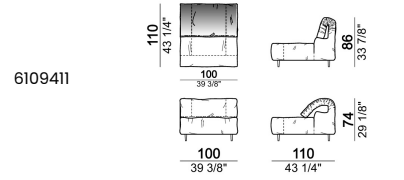

Central unit