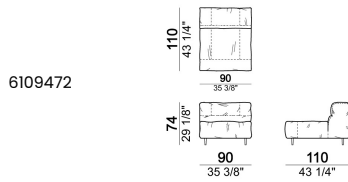

Fix central unit