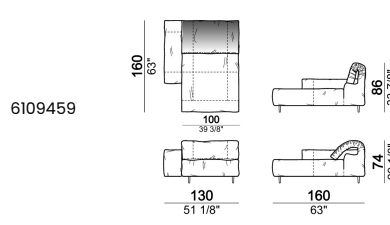

By some compositions the standard feet where the two units are joined are replaced by central feet.

Sofa

Sofa 290 cm.

Sofa 310 cm.

Sofa 320 cm.

Sofa 340 cm.

Right or left unit

unit with right or left pouf

Fix central unit

Central unit

Central unit with right or left pouf

Chaise-longue with right or left short arm

Dormeuse

Right or left corner unit

Right or left corner unit with right or left pouf

Pouf

Composition "E" (left unit 210 cm + pouf 110x110 cm + right unit 120 cm)

Composition "F" (left unit 210 cm + central unit 110 cm + central unit 90 cm)

Composition "G" (left unit 210 cm + pouf 110x110 cm + central unit 140 cm)

**Composition "H" (left unit 210 cm + chaise-longue with right short arm 120x160 cm)**

**Composition "I" (central unit 220 cm + pouf 110x110 cm + right unit 250 cm)**

**Composition "L" (central unit 220 cm + right corner unit 260 cm)**