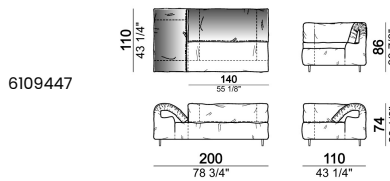

By some compositions the standard feet where the two units are joined are replaced by central feet.

Sofa

Sofa 290 cm.

Sofa 310 cm.

Sofa 320 cm.

Sofa 340 cm.

Right or left unit

unit with right or left pouf

Fix central unit

Central unit

Central unit with right or left pouf

Chaise-longue with right or left short arm

Dormeuse

Right or left corner unit

Right or left corner unit with right or left pouf

Pouf

Composition "E" (left unit 210 cm + pouf 110x110 cm + right unit 120 cm)

Composition "F" (left unit 210 cm + central unit 110 cm + central unit 90 cm)

Composition "G" (left unit 210 cm + pouf 110x110 cm + central unit 140 cm)

**Composition "H" (left unit 210 cm + chaise-longue with right short arm 120x160 cm)**

**Composition "I" (central unit 220 cm + pouf 110x110 cm + right unit 250 cm)**

**Composition "L" (central unit 220 cm + right corner unit 260 cm)**