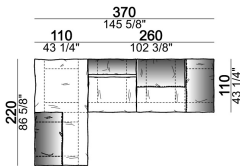

Composition "E" (left unit 210 cm + pouf 110x110 cm + right unit 120 cm)

Composition "F" (left unit 210 cm + central unit 110 cm + central unit 90 cm)

Composition "G" (left unit 210 cm + pouf 110x110 cm + central unit 140 cm)

**Composition "H" (left unit 210 cm + chaise-longue with right short arm 120x160 cm)**

**Composition "I" (central unit 220 cm + pouf 110x110 cm + right unit 250 cm)**

**Composition "L" (central unit 220 cm + right corner unit 260 cm)**

**Composition "M" (central unit 200 cm with left pouf + central unit 110 cm + right corner unit 280 cm)**

**Composition "N" (central unit 220 cm + pouf 110x110 cm + right corner unit 280 cm)**

**Composition "O" (central unit 200 cm with left pouf + central unit 110 cm + right unit 250 cm)**

**Composition "P" (central unit 220 cm with right pouf + right corner unit 260 cm)**

**Composition "R" (right corner unit 260 cm with left pouf + fix central unit 110 cm + right unit 140 cm).**

**Composition "S" (fix central unit 220 cm + right corner unit 260 cm).**