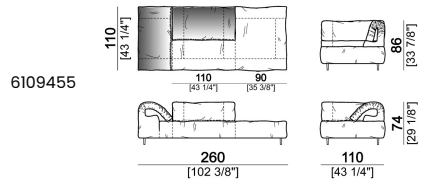

By some compositions the standard feet where the two units are joined are replaced by central feet.

Sofa

Sofa 290 cm.

Sofa 310 cm.

Sofa 320 cm.

Sofa 340 cm.

Right or left unit

unit with right or left pouf

Fix central unit

Central unit

Central unit with right or left pouf

Chaise-longue with right or left short arm

Dormeuse

Right or left corner unit

Right or left corner unit with right or left pouf

Pouf

Composition "E" (left unit 210 cm + pouf 110x110 cm + right unit 120 cm)

Composition "F" (left unit 210 cm + central unit 110 cm + central unit 90 cm)

Composition "G" (left unit 210 cm + pouf 110x110 cm + central unit 140 cm)

**Composition "H" (left unit 210 cm + chaise-longue with right short arm 120x160 cm)**

**Composition "I" (central unit 220 cm + pouf 110x110 cm + right unit 250 cm)**

**Composition "L" (central unit 220 cm + right corner unit 260 cm)**