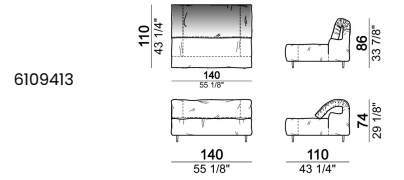

Central unit