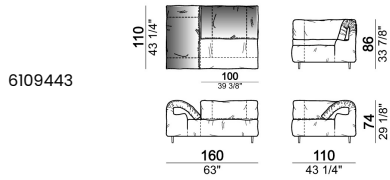

By some compositions the standard feet where the two units are joined are replaced by central feet.

Sofa

Sofa 290 cm.

Sofa 310 cm.

Sofa 320 cm.

Sofa 340 cm.

Right or left unit

unit with right or left pouf

Fix central unit

Central unit

Central unit with right or left pouf

Chaise-longue with right or left short arm

Dormeuse

Right or left corner unit

Right or left corner unit with right or left pouf

Pouf

Composition "E" (left unit 210 cm + pouf 110x110 cm + right unit 120 cm)

Composition "F" (left unit 210 cm + central unit 110 cm + central unit 90 cm)

Composition "G" (left unit 210 cm + pouf 110x110 cm + central unit 140 cm)

**Composition "H" (left unit 210 cm + chaise-longue with right short arm 120x160 cm)**

**Composition "I" (central unit 220 cm + pouf 110x110 cm + right unit 250 cm)**

**Composition "L" (central unit 220 cm + right corner unit 260 cm)**