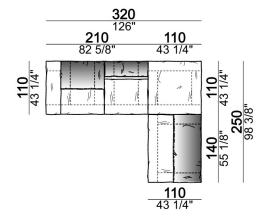

Fix central unit

Central unit

Central unit with right or left pouf

Chaise-longue with right or left short arm

Dormeuse

Right or left corner unit

Right or left corner unit with right or left pouf

Pouf

Composition "E" (left unit 210 cm + pouf 110x110 cm + right unit 120 cm)

Composition "F" (left unit 210 cm + central unit 110 cm + central unit 90 cm)

Composition "G" (left unit 210 cm + pouf 110x110 cm + central unit 140 cm)

**Composition "H" (left unit 210 cm + chaise-longue with right short arm 120x160 cm)**

**Composition "I" (central unit 220 cm + pouf 110x110 cm + right unit 250 cm)**

**Composition "L" (central unit 220 cm + right corner unit 260 cm)**

**Composition "M" (central unit 200 cm with left pouf + central unit 110 cm + right corner unit 280 cm)**

**Composition "N" (central unit 220 cm + pouf 110x110 cm + right corner unit 280 cm)**

**Composition "O" (central unit 200 cm with left pouf + central unit 110 cm + right unit 250 cm)**