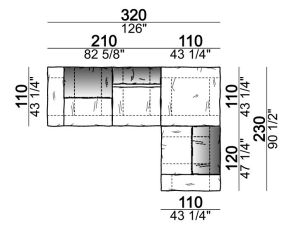

Fix central unit

Central unit

Central unit with right or left pouf

Chaise-longue with right or left short arm

Dormeuse

Right or left corner unit

Right or left corner unit with right or left pouf

Pouf

Composition "E" (left unit 210 cm + pouf 110x110 cm + right unit 120 cm)

Composition "F" (left unit 210 cm + central unit 110 cm + central unit 90 cm)

Composition "G" (left unit 210 cm + pouf 110x110 cm + central unit 140 cm)

**Composition "H" (left unit 210 cm + chaise-longue with right short arm 120x160 cm)**

**Composition "I" (central unit 220 cm + pouf 110x110 cm + right unit 250 cm)**

**Composition "L" (central unit 220 cm + right corner unit 260 cm)**

**Composition "M" (central unit 200 cm with left pouf + central unit 110 cm + right corner unit 280 cm)**

**Composition "N" (central unit 220 cm + pouf 110x110 cm + right corner unit 280 cm)**

**Composition "O" (central unit 200 cm with left pouf + central unit 110 cm + right unit 250 cm)**