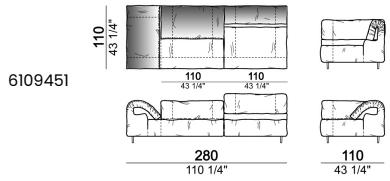

By some compositions the standard feet where the two units are joined are replaced by central feet.

Sofa

Sofa 290 cm.

Sofa 310 cm.

Sofa 320 cm.

Sofa 340 cm.

Right or left unit

unit with right or left pouf

Fix central unit

Central unit

Central unit with right or left pouf

Chaise-longue with right or left short arm

Dormeuse

Right or left corner unit

Right or left corner unit with right or left pouf

Pouf

Composition "E" (left unit 210 cm + pouf 110x110 cm + right unit 120 cm)

Composition "F" (left unit 210 cm + central unit 110 cm + central unit 90 cm)

Composition "G" (left unit 210 cm + pouf 110x110 cm + central unit 140 cm)

**Composition "H" (left unit 210 cm + chaise-longue with right short arm 120x160 cm)**

**Composition "I" (central unit 220 cm + pouf 110x110 cm + right unit 250 cm)**

**Composition "L" (central unit 220 cm + right corner unit 260 cm)**