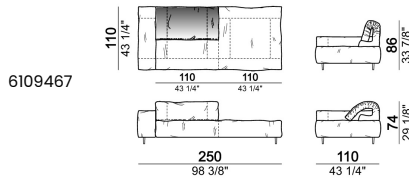

**SPRINGING:** elastic belts.

**SEAT HEIGHT:** 41 cm - 44 cm with spacers.

**ARM HEIGHT:** 58 cm

**FEET:** metal, finishes micaceous brown or titanium, h. 11,5 cm.

**On request, with an extra charge, feet can be supplied 3 cm higher by using spacers that may be at sight.**

By some compositions the standard feet where the two units are joined are replaced by central feet.

Sofa

Sofa 290 cm.

Sofa 310 cm.

Sofa 320 cm.

Sofa 340 cm.

Right or left unit

unit with right or left pouf

Composition "E" (left unit 210 cm + pouf 110x110 cm + right unit 120 cm)

Composition "F" (left unit 210 cm + central unit 110 cm + central unit 90 cm)

Composition "G" (left unit 210 cm + pouf 110x110 cm + central unit 140 cm)

**Composition "H" (left unit 210 cm + chaise-longue with right short arm 120x160 cm)**

**Composition "I" (central unit 220 cm + pouf 110x110 cm + right unit 250 cm)**

**Composition "L" (central unit 220 cm + right corner unit 260 cm)**