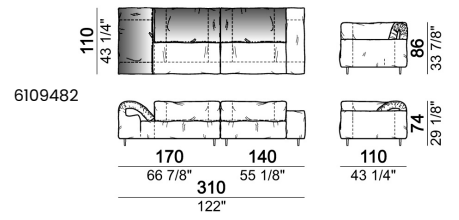

Sofa

Sofa 290 cm.

Sofa 310 cm.