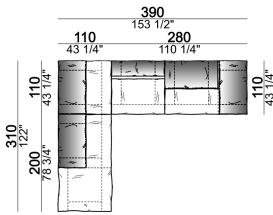

Composition "E" (left unit 210 cm + pouf 110x110 cm + right unit 120 cm)

Composition "F" (left unit 210 cm + central unit 110 cm + central unit 90 cm)

Composition "G" (left unit 210 cm + pouf 110x110 cm + central unit 140 cm)

**Composition "H" (left unit 210 cm + chaise-longue with right short arm 120x160 cm)**

**Composition "I" (central unit 220 cm + pouf 110x110 cm + right unit 250 cm)**

**Composition "L" (central unit 220 cm + right corner unit 260 cm)**

**Composition "M" (central unit 200 cm with left pouf + central unit 110 cm + right corner unit 280 cm)**

**Composition "N" (central unit 220 cm + pouf 110x110 cm + right corner unit 280 cm)**

**Composition "O" (central unit 200 cm with left pouf + central unit 110 cm + right unit 250 cm)**

**Composition "P" (central unit 220 cm with right pouf + right corner unit 260 cm)**

**Composition "R" (right corner unit 260 cm with left pouf + fix central unit 110 cm + right unit 140 cm).**

**Composition "S" (fix central unit 220 cm + right corner unit 260 cm).**