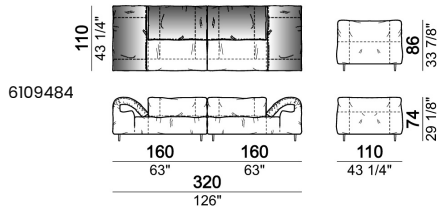

**SPRINGING:** elastic belts.

**SEAT HEIGHT:** 41 cm - 44 cm with spacers.

**ARM HEIGHT:** 58 cm

**FEET:** metal, finishes micaceous brown or titanium, h. 11,5 cm.

**On request, with an extra charge, feet can be supplied 3 cm higher by using spacers that may be at sight.**

By some compositions the standard feet where the two units are joined are replaced by central feet.

Sofa

Sofa 290 cm.

Sofa 310 cm.

Sofa 320 cm.

Sofa 340 cm.

Right or left unit

unit with right or left pouf

Composition "E" (left unit 210 cm + pouf 110x110 cm + right unit 120 cm)

Composition "F" (left unit 210 cm + central unit 110 cm + central unit 90 cm)

Composition "G" (left unit 210 cm + pouf 110x110 cm + central unit 140 cm)

**Composition "H" (left unit 210 cm + chaise-longue with right short arm 120x160 cm)**

**Composition "I" (central unit 220 cm + pouf 110x110 cm + right unit 250 cm)**

**Composition "L" (central unit 220 cm + right corner unit 260 cm)**