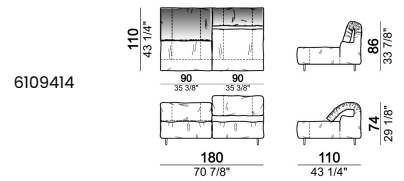

Central unit