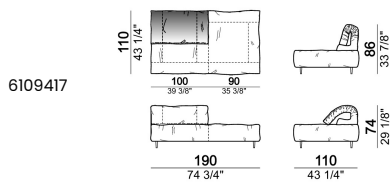

Central unit with right or left pouf