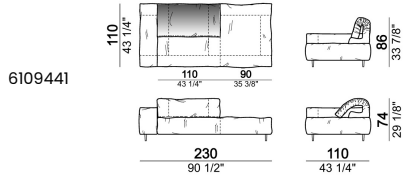

**SPRINGING:** elastic belts.

**SEAT HEIGHT:** 41 cm - 44 cm with spacers.

**ARM HEIGHT:** 58 cm

**FEET:** metal, finishes micaceous brown or titanium, h. 11,5 cm.

**On request, with an extra charge, feet can be supplied 3 cm higher by using spacers that may be at sight.**

By some compositions the standard feet where the two units are joined are replaced by central feet.

Sofa

Sofa 290 cm.

Sofa 310 cm.

Sofa 320 cm.

Sofa 340 cm.

Right or left unit

unit with right or left pouf

Composition "E" (left unit 210 cm + pouf 110x110 cm + right unit 120 cm)

Composition "F" (left unit 210 cm + central unit 110 cm + central unit 90 cm)

Composition "G" (left unit 210 cm + pouf 110x110 cm + central unit 140 cm)

**Composition "H" (left unit 210 cm + chaise-longue with right short arm 120x160 cm)**

**Composition "I" (central unit 220 cm + pouf 110x110 cm + right unit 250 cm)**

**Composition "L" (central unit 220 cm + right corner unit 260 cm)**