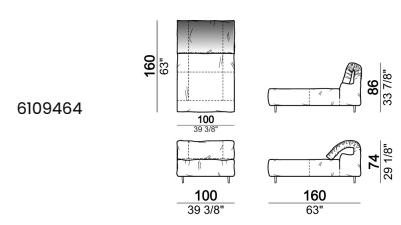

Fix central unit

Central unit

Central unit with right or left pouf

Chaise-longue with right or left short arm

Dormeuse

Right or left corner unit

Right or left corner unit with right or left pouf

Pouf

Composition "E" (left unit 210 cm + pouf 110x110 cm + right unit 120 cm)

Composition "F" (left unit 210 cm + central unit 110 cm + central unit 90 cm)

Composition "G" (left unit 210 cm + pouf 110x110 cm + central unit 140 cm)

**Composition "H" (left unit 210 cm + chaise-longue with right short arm 120x160 cm)**

**Composition "I" (central unit 220 cm + pouf 110x110 cm + right unit 250 cm)**

**Composition "L" (central unit 220 cm + right corner unit 260 cm)**

**Composition "M" (central unit 200 cm with left pouf + central unit 110 cm + right corner unit 280 cm)**

**Composition "N" (central unit 220 cm + pouf 110x110 cm + right corner unit 280 cm)**

**Composition "O" (central unit 200 cm with left pouf + central unit 110 cm + right unit 250 cm)**