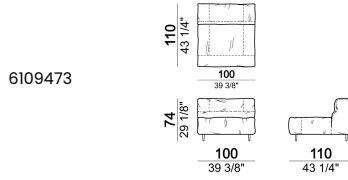

Fix central unit