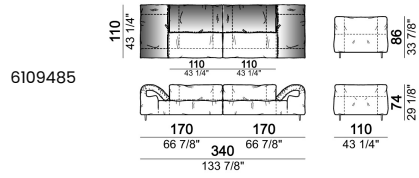

**SPRINGING:** elastic belts.

**SEAT HEIGHT:** 41 cm - 44 cm with spacers.

**ARM HEIGHT:** 58 cm

**FEET:** metal, finishes micaceous brown or titanium, h. 11,5 cm.

**On request, with an extra charge, feet can be supplied 3 cm higher by using spacers that may be at sight.**

By some compositions the standard feet where the two units are joined are replaced by central feet.

Sofa

Sofa 290 cm.

Sofa 310 cm.

Sofa 320 cm.

Sofa 340 cm.

Right or left unit

unit with right or left pouf

Composition "E" (left unit 210 cm + pouf 110x110 cm + right unit 120 cm)

Composition "F" (left unit 210 cm + central unit 110 cm + central unit 90 cm)

Composition "G" (left unit 210 cm + pouf 110x110 cm + central unit 140 cm)

**Composition "H" (left unit 210 cm + chaise-longue with right short arm 120x160 cm)**

**Composition "I" (central unit 220 cm + pouf 110x110 cm + right unit 250 cm)**

**Composition "L" (central unit 220 cm + right corner unit 260 cm)**