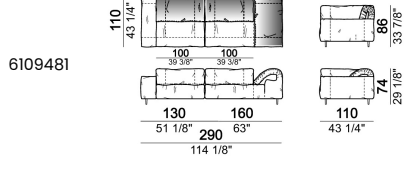

Sofa

Sofa 290 cm.

Sofa 310 cm.