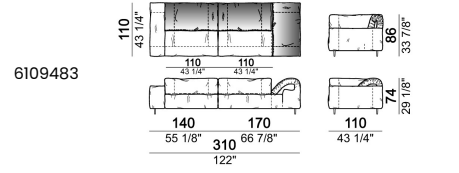

Sofa

Sofa 290 cm.

Sofa 310 cm.