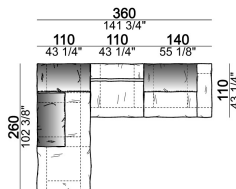

Composition "E" (left unit 210 cm + pouf 110x110 cm + right unit 120 cm)

Composition "F" (left unit 210 cm + central unit 110 cm + central unit 90 cm)

Composition "G" (left unit 210 cm + pouf 110x110 cm + central unit 140 cm)

**Composition "H" (left unit 210 cm + chaise-longue with right short arm 120x160 cm)**

**Composition "I" (central unit 220 cm + pouf 110x110 cm + right unit 250 cm)**

**Composition "L" (central unit 220 cm + right corner unit 260 cm)**

**Composition "M" (central unit 200 cm with left pouf + central unit 110 cm + right corner unit 280 cm)**

**Composition "N" (central unit 220 cm + pouf 110x110 cm + right corner unit 280 cm)**

**Composition "O" (central unit 200 cm with left pouf + central unit 110 cm + right unit 250 cm)**

**Composition "P" (central unit 220 cm with right pouf + right corner unit 260 cm)**

**Composition "R" (right corner unit 260 cm with left pouf + fix central unit 110 cm + right unit 140 cm).**

**Composition "S" (fix central unit 220 cm + right corner unit 260 cm).**