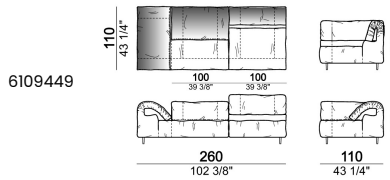

By some compositions the standard feet where the two units are joined are replaced by central feet.

Sofa

Sofa 290 cm.

Sofa 310 cm.

Sofa 320 cm.

Sofa 340 cm.

Right or left unit

unit with right or left pouf

Fix central unit

Central unit

Central unit with right or left pouf

Chaise-longue with right or left short arm

Dormeuse

Right or left corner unit

Right or left corner unit with right or left pouf

Pouf

Composition "E" (left unit 210 cm + pouf 110x110 cm + right unit 120 cm)

Composition "F" (left unit 210 cm + central unit 110 cm + central unit 90 cm)

Composition "G" (left unit 210 cm + pouf 110x110 cm + central unit 140 cm)

**Composition "H" (left unit 210 cm + chaise-longue with right short arm 120x160 cm)**

**Composition "I" (central unit 220 cm + pouf 110x110 cm + right unit 250 cm)**

**Composition "L" (central unit 220 cm + right corner unit 260 cm)**