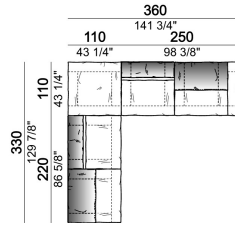

Fix central unit

Central unit

Central unit with right or left pouf

Chaise-longue with right or left short arm

Dormeuse

Right or left corner unit

Right or left corner unit with right or left pouf

Pouf

Composition "E" (left unit 210 cm + pouf 110x110 cm + right unit 120 cm)

Composition "F" (left unit 210 cm + central unit 110 cm + central unit 90 cm)

Composition "G" (left unit 210 cm + pouf 110x110 cm + central unit 140 cm)

**Composition "H" (left unit 210 cm + chaise-longue with right short arm 120x160 cm)**

**Composition "I" (central unit 220 cm + pouf 110x110 cm + right unit 250 cm)**

**Composition "L" (central unit 220 cm + right corner unit 260 cm)**

**Composition "M" (central unit 200 cm with left pouf + central unit 110 cm + right corner unit 280 cm)**

**Composition "N" (central unit 220 cm + pouf 110x110 cm + right corner unit 280 cm)**

**Composition "O" (central unit 200 cm with left pouf + central unit 110 cm + right unit 250 cm)**