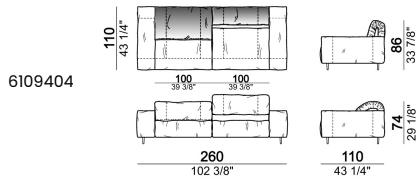

Sofa

Sofa 290 cm.

Sofa 310 cm.