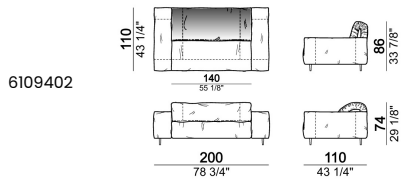

Sofa

Sofa 290 cm.

Sofa 310 cm.