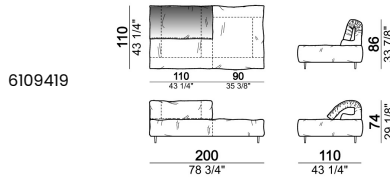

Central unit with right or left pouf