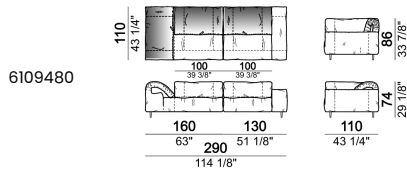

Sofa

Sofa 290 cm.

Sofa 310 cm.