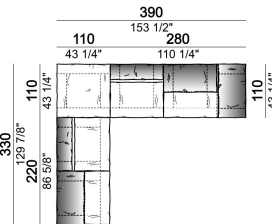

Composition "E" (left unit 210 cm + pouf 110x110 cm + right unit 120 cm)

Composition "F" (left unit 210 cm + central unit 110 cm + central unit 90 cm)

Composition "G" (left unit 210 cm + pouf 110x110 cm + central unit 140 cm)

**Composition "H" (left unit 210 cm + chaise-longue with right short arm 120x160 cm)**

**Composition "I" (central unit 220 cm + pouf 110x110 cm + right unit 250 cm)**

**Composition "L" (central unit 220 cm + right corner unit 260 cm)**

**Composition "M" (central unit 200 cm with left pouf + central unit 110 cm + right corner unit 280 cm)**

**Composition "N" (central unit 220 cm + pouf 110x110 cm + right corner unit 280 cm)**

**Composition "O" (central unit 200 cm with left pouf + central unit 110 cm + right unit 250 cm)**

**Composition "P" (central unit 220 cm with right pouf + right corner unit 260 cm)**

**Composition "R" (right corner unit 260 cm with left pouf + fix central unit 110 cm + right unit 140 cm).**

**Composition "S" (fix central unit 220 cm + right corner unit 260 cm).**