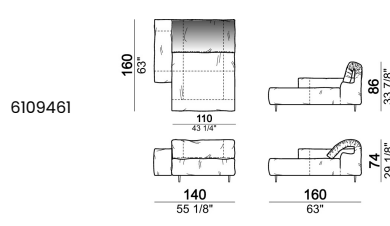

Fix central unit

Central unit

Central unit with right or left pouf

Chaise-longue with right or left short arm

Dormeuse

Right or left corner unit

Right or left corner unit with right or left pouf

Pouf

Composition "E" (left unit 210 cm + pouf 110x110 cm + right unit 120 cm)

Composition "F" (left unit 210 cm + central unit 110 cm + central unit 90 cm)

Composition "G" (left unit 210 cm + pouf 110x110 cm + central unit 140 cm)

**Composition "H" (left unit 210 cm + chaise-longue with right short arm 120x160 cm)**

**Composition "I" (central unit 220 cm + pouf 110x110 cm + right unit 250 cm)**

**Composition "L" (central unit 220 cm + right corner unit 260 cm)**

**Composition "M" (central unit 200 cm with left pouf + central unit 110 cm + right corner unit 280 cm)**

**Composition "N" (central unit 220 cm + pouf 110x110 cm + right corner unit 280 cm)**

**Composition "O" (central unit 200 cm with left pouf + central unit 110 cm + right unit 250 cm)**