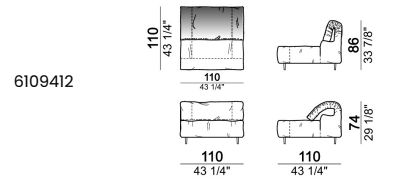

Central unit