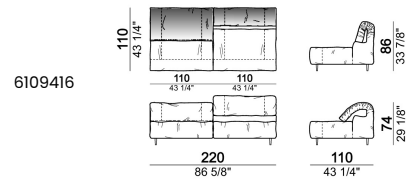

Central unit