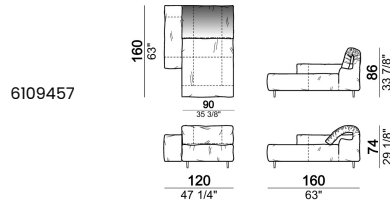

By some compositions the standard feet where the two units are joined are replaced by central feet.

Sofa

Sofa 290 cm.

Sofa 310 cm.

Sofa 320 cm.

Sofa 340 cm.

Right or left unit

unit with right or left pouf

Fix central unit

Central unit

Central unit with right or left pouf

Chaise-longue with right or left short arm

Dormeuse

Right or left corner unit

Right or left corner unit with right or left pouf

Pouf

Composition "E" (left unit 210 cm + pouf 110x110 cm + right unit 120 cm)

Composition "F" (left unit 210 cm + central unit 110 cm + central unit 90 cm)

Composition "G" (left unit 210 cm + pouf 110x110 cm + central unit 140 cm)

**Composition "H" (left unit 210 cm + chaise-longue with right short arm 120x160 cm)**

**Composition "I" (central unit 220 cm + pouf 110x110 cm + right unit 250 cm)**

**Composition "L" (central unit 220 cm + right corner unit 260 cm)**