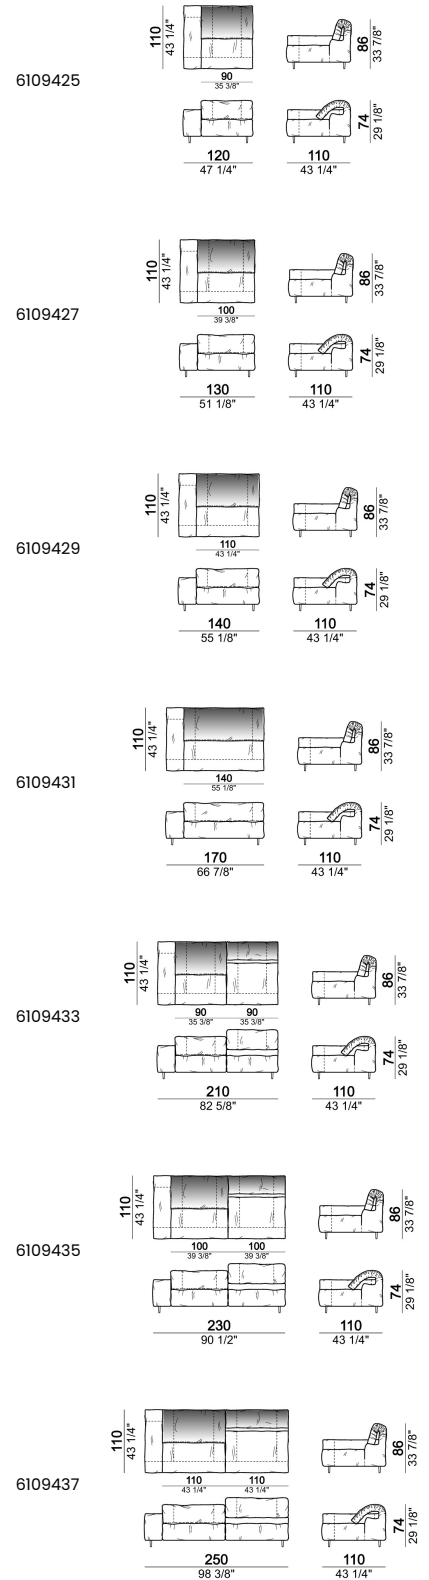

By some compositions the standard feet where the two units are joined are replaced by central feet.

Sofa

Sofa 290 cm.

Sofa 310 cm.

Sofa 320 cm.

Sofa 340 cm.

Right or left unit

unit with right or left pouf

Composition "E" (left unit 210 cm + pouf 110x110 cm + right unit 120 cm)

Composition "F" (left unit 210 cm + central unit 110 cm + central unit 90 cm)

Composition "G" (left unit 210 cm + pouf 110x110 cm + central unit 140 cm)

**Composition "H" (left unit 210 cm + chaise-longue with right short arm 120x160 cm)**

**Composition "I" (central unit 220 cm + pouf 110x110 cm + right unit 250 cm)**

**Composition "L" (central unit 220 cm + right corner unit 260 cm)**

**Composition "M" (central unit 200 cm with left pouf + central unit 110 cm + right corner unit 280 cm)**

**Composition "N" (central unit 220 cm + pouf 110x110 cm + right corner unit 280 cm)**

**Composition "O" (central unit 200 cm with left pouf + central unit 110 cm + right unit 250 cm)**