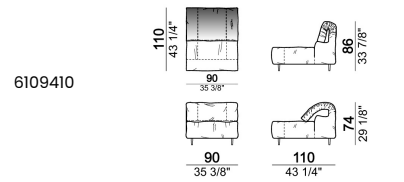

Central unit