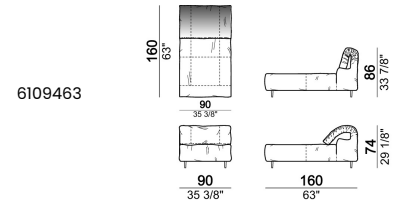

By some compositions the standard feet where the two units are joined are replaced by central feet.

Sofa

Sofa 290 cm.

Sofa 310 cm.

Sofa 320 cm.

Sofa 340 cm.

Right or left unit

unit with right or left pouf

Fix central unit

Central unit

Central unit with right or left pouf

Chaise-longue with right or left short arm

Dormeuse

Right or left corner unit

Right or left corner unit with right or left pouf

Pouf

Composition "E" (left unit 210 cm + pouf 110x110 cm + right unit 120 cm)

Composition "F" (left unit 210 cm + central unit 110 cm + central unit 90 cm)

Composition "G" (left unit 210 cm + pouf 110x110 cm + central unit 140 cm)

**Composition "H" (left unit 210 cm + chaise-longue with right short arm 120x160 cm)**

**Composition "I" (central unit 220 cm + pouf 110x110 cm + right unit 250 cm)**

**Composition "L" (central unit 220 cm + right corner unit 260 cm)**