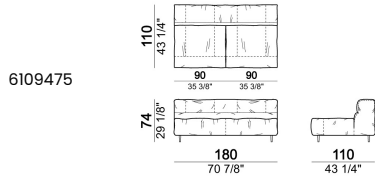

Fix central unit