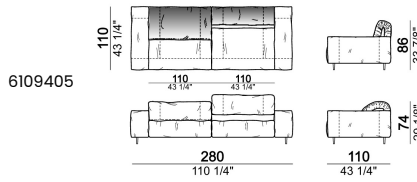

Sofa

Sofa 290 cm.

Sofa 310 cm.