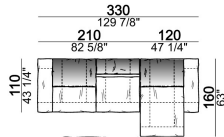

Composition "E" (left unit 210 cm + pouf 110x110 cm + right unit 120 cm)

Composition "F" (left unit 210 cm + central unit 110 cm + central unit 90 cm)

Composition "G" (left unit 210 cm + pouf 110x110 cm + central unit 140 cm)

**Composition "H" (left unit 210 cm + chaise-longue with right short arm 120x160 cm)**

**Composition "I" (central unit 220 cm + pouf 110x110 cm + right unit 250 cm)**

**Composition "L" (central unit 220 cm + right corner unit 260 cm)**

**Composition "M" (central unit 200 cm with left pouf + central unit 110 cm + right corner unit 280 cm)**

**Composition "N" (central unit 220 cm + pouf 110x110 cm + right corner unit 280 cm)**

**Composition "O" (central unit 200 cm with left pouf + central unit 110 cm + right unit 250 cm)**

**Composition "P" (central unit 220 cm with right pouf + right corner unit 260 cm)**

**Composition "R" (right corner unit 260 cm with left pouf + fix central unit 110 cm + right unit 140 cm).**

**Composition "S" (fix central unit 220 cm + right corner unit 260 cm).**