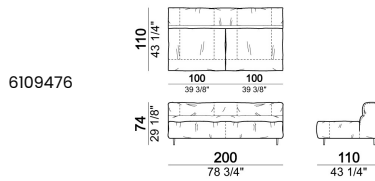

Fix central unit