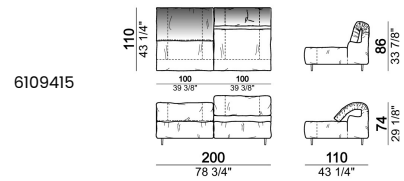

Central unit