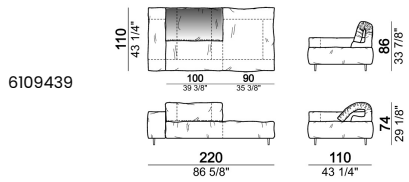

**SPRINGING:** elastic belts.

**SEAT HEIGHT:** 41 cm - 44 cm with spacers.

**ARM HEIGHT:** 58 cm

**FEET:** metal, finishes micaceous brown or titanium, h. 11,5 cm.

**On request, with an extra charge, feet can be supplied 3 cm higher by using spacers that may be at sight.**

By some compositions the standard feet where the two units are joined are replaced by central feet.

Sofa

Sofa 290 cm.

Sofa 310 cm.

Sofa 320 cm.

Sofa 340 cm.

Right or left unit

unit with right or left pouf

Composition "E" (left unit 210 cm + pouf 110x110 cm + right unit 120 cm)

Composition "F" (left unit 210 cm + central unit 110 cm + central unit 90 cm)

Composition "G" (left unit 210 cm + pouf 110x110 cm + central unit 140 cm)

**Composition "H" (left unit 210 cm + chaise-longue with right short arm 120x160 cm)**

**Composition "I" (central unit 220 cm + pouf 110x110 cm + right unit 250 cm)**

**Composition "L" (central unit 220 cm + right corner unit 260 cm)**