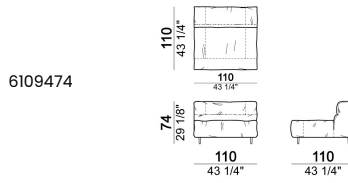

Fix central unit