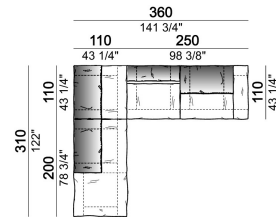

Composition "E" (left unit 210 cm + pouf 110x110 cm + right unit 120 cm)

Composition "F" (left unit 210 cm + central unit 110 cm + central unit 90 cm)

Composition "G" (left unit 210 cm + pouf 110x110 cm + central unit 140 cm)

**Composition "H" (left unit 210 cm + chaise-longue with right short arm 120x160 cm)**

**Composition "I" (central unit 220 cm + pouf 110x110 cm + right unit 250 cm)**

**Composition "L" (central unit 220 cm + right corner unit 260 cm)**

**Composition "M" (central unit 200 cm with left pouf + central unit 110 cm + right corner unit 280 cm)**

**Composition "N" (central unit 220 cm + pouf 110x110 cm + right corner unit 280 cm)**

**Composition "O" (central unit 200 cm with left pouf + central unit 110 cm + right unit 250 cm)**

**Composition "P" (central unit 220 cm with right pouf + right corner unit 260 cm)**

**Composition "R" (right corner unit 260 cm with left pouf + fix central unit 110 cm + right unit 140 cm).**

**Composition "S" (fix central unit 220 cm + right corner unit 260 cm).**