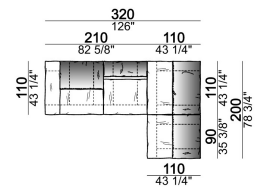

Fix central unit

Central unit

Central unit with right or left pouf

Chaise-longue with right or left short arm

Dormeuse

Right or left corner unit

Right or left corner unit with right or left pouf

Pouf

Composition "E" (left unit 210 cm + pouf 110x110 cm + right unit 120 cm)

Composition "F" (left unit 210 cm + central unit 110 cm + central unit 90 cm)

Composition "G" (left unit 210 cm + pouf 110x110 cm + central unit 140 cm)

**Composition "H" (left unit 210 cm + chaise-longue with right short arm 120x160 cm)**

**Composition "I" (central unit 220 cm + pouf 110x110 cm + right unit 250 cm)**

**Composition "L" (central unit 220 cm + right corner unit 260 cm)**

**Composition "M" (central unit 200 cm with left pouf + central unit 110 cm + right corner unit 280 cm)**

**Composition "N" (central unit 220 cm + pouf 110x110 cm + right corner unit 280 cm)**

**Composition "O" (central unit 200 cm with left pouf + central unit 110 cm + right unit 250 cm)**