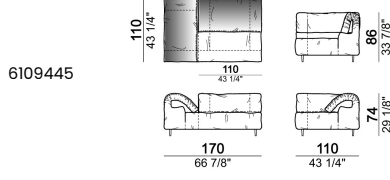

By some compositions the standard feet where the two units are joined are replaced by central feet.

Sofa

Sofa 290 cm.

Sofa 310 cm.

Sofa 320 cm.

Sofa 340 cm.

Right or left unit

unit with right or left pouf

Fix central unit

Central unit

Central unit with right or left pouf

Chaise-longue with right or left short arm

Dormeuse

Right or left corner unit

Right or left corner unit with right or left pouf

Pouf

Composition "E" (left unit 210 cm + pouf 110x110 cm + right unit 120 cm)

Composition "F" (left unit 210 cm + central unit 110 cm + central unit 90 cm)

Composition "G" (left unit 210 cm + pouf 110x110 cm + central unit 140 cm)

**Composition "H" (left unit 210 cm + chaise-longue with right short arm 120x160 cm)**

**Composition "I" (central unit 220 cm + pouf 110x110 cm + right unit 250 cm)**

**Composition "L" (central unit 220 cm + right corner unit 260 cm)**