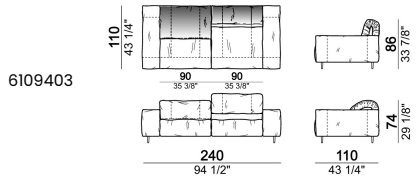

Sofa

Sofa 290 cm.

Sofa 310 cm.