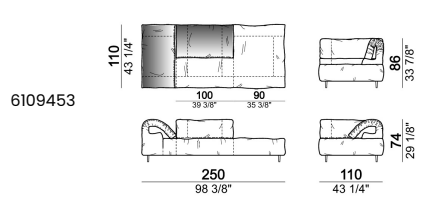

By some compositions the standard feet where the two units are joined are replaced by central feet.

Sofa

Sofa 290 cm.

Sofa 310 cm.

Sofa 320 cm.

Sofa 340 cm.

Right or left unit

unit with right or left pouf

Fix central unit

Central unit

Central unit with right or left pouf

Chaise-longue with right or left short arm

Dormeuse

Right or left corner unit

Right or left corner unit with right or left pouf

Pouf

Composition "E" (left unit 210 cm + pouf 110x110 cm + right unit 120 cm)

Composition "F" (left unit 210 cm + central unit 110 cm + central unit 90 cm)

Composition "G" (left unit 210 cm + pouf 110x110 cm + central unit 140 cm)

**Composition "H" (left unit 210 cm + chaise-longue with right short arm 120x160 cm)**

**Composition "I" (central unit 220 cm + pouf 110x110 cm + right unit 250 cm)**

**Composition "L" (central unit 220 cm + right corner unit 260 cm)**