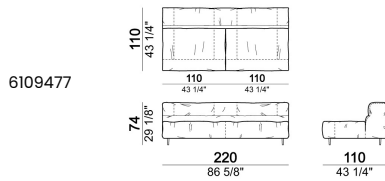

Fix central unit