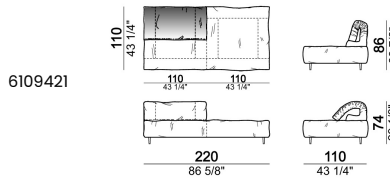

Central unit with right or left pouf