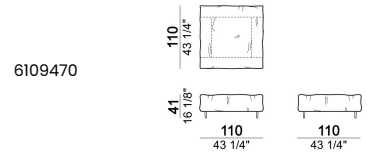

Fix central unit

Central unit

Central unit with right or left pouf

Chaise-longue with right or left short arm

Dormeuse

Right or left corner unit

Right or left corner unit with right or left pouf

Pouf

Composition "E" (left unit 210 cm + pouf 110x110 cm + right unit 120 cm)

Composition "F" (left unit 210 cm + central unit 110 cm + central unit 90 cm)

Composition "G" (left unit 210 cm + pouf 110x110 cm + central unit 140 cm)

**Composition "H" (left unit 210 cm + chaise-longue with right short arm 120x160 cm)**

**Composition "I" (central unit 220 cm + pouf 110x110 cm + right unit 250 cm)**

**Composition "L" (central unit 220 cm + right corner unit 260 cm)**