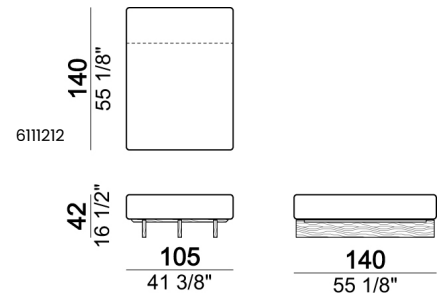

Seat unit A2R