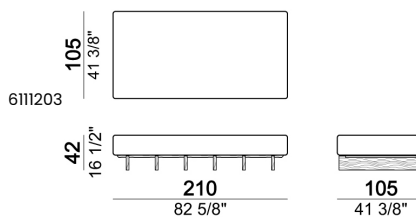

Seat unit A3