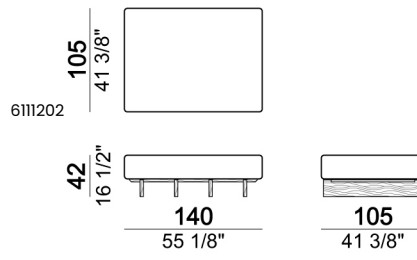

Seat unit A2