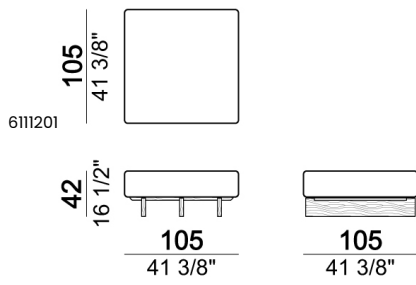

Seat unit A1