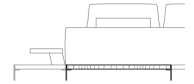

Backrest roll

Side table

Back table