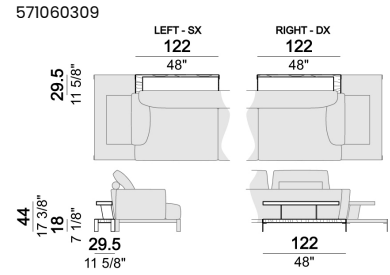

Backrest roll

Side table

Back table