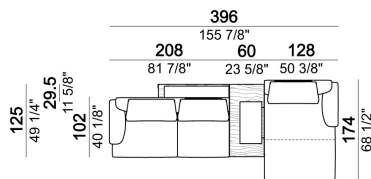

Side table

Back table

Coffee table

571060514

571060515

571060516

Composition "A" (sofa 256 cm + 2 back cushions "Modern" 90 cm + 1 backrest roll, 1 side table arm 571060207 eucalyptus or Zebrano + 1 back table 571060309 eucalyptus or Zebrano)

Composition "B" (left unit 208 cm + chaise-longue 128x174 cm with right short arm + 2 back cushions "Modern" 80 cm + 1 back cushions "Modern" 90 cm + 2 backrest rolls)

Composition "C" (left unit 208 cm + chaise-longue 128x174 cm with right short arm + 2 back cushions "Modern" 80 cm + 1 back cushion "Modern" 90 cm + 2 backrest rolls + 1 side table seat 57106105 eucalyptus or Zebrano)

Composition "D" (left unit 208 cm + chaise-longue 128x174 cm with right short arm + 2 back cushions "Modern" 80 cm + 1 back cushion "Modern" 90 cm + 2 backrest rolls + 1 side table seat 571060208 eucalyptus or Zebrano + 1 back table 571060310 eucalyptus or Zebrano)

Composition "L" (left unit 228 cm + dormeuse 95x174 cm + right unit 208 cm + 3 back cushions "Modern" 80 cm + 2 back cushions "Modern" 90 cm + 3 backrest rolls).

Composition "M" (left unit 228 cm + dormeuse 95x174 cm + right unit 208 cm + 3 back cushions "Modern" 80 cm + 2 back cushions "Modern" 90 cm + 3 backrest rolls + 1 side table arm 571060106 eucalyptus or Zebrano + 1 back table 5710603 eucalyptus or Zebrano + 1 small table arm 571060207 eucalyptus or Zebrano + 1 back table 571060309 eucalyptus or Zebrano).