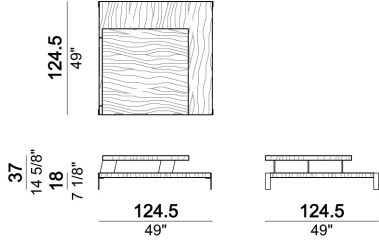

Side table

Back table

Coffee table

571060514

571060515

571060516

Composition "A" (sofa 256 cm + 2 back cushions "Modern" 90 cm + 1 backrest roll, 1 side table arm 571060207 eucalyptus or Zebrano + 1 back table 571060309 eucalyptus or Zebrano)

Composition "B" (left unit 208 cm + chaise-longue 128x174 cm with right short arm + 2 back cushions "Modern" 80 cm + 1 back cushions "Modern" 90 cm + 2 backrest rolls)

Composition "C" (left unit 208 cm + chaise-longue 128x174 cm with right short arm + 2 back cushions "Modern" 80 cm + 1 back cushion "Modern" 90 cm + 2 backrest rolls + 1 side table seat 57106105 eucalyptus or Zebrano)

Composition "D" (left unit 208 cm + chaise-longue 128x174 cm with right short arm + 2 back cushions "Modern" 80 cm + 1 back cushion "Modern" 90 cm + 2 backrest rolls + 1 side table seat 571060208 eucalyptus or Zebrano + 1 back table 571060310 eucalyptus or Zebrano)