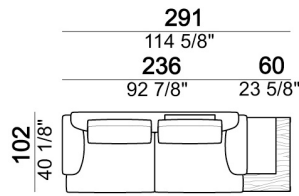

Composition "S" (Sofa 236 cm + 2 back cushions "Classic" 80 cm + 1 backrest roll + 1 small table arm 571060105)