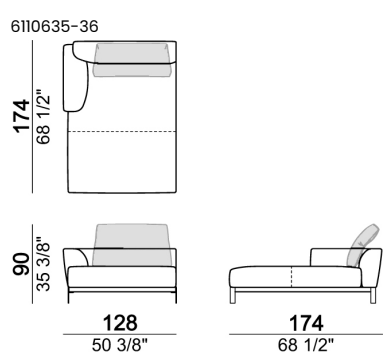

Dormeuse

Chaise-longue with right or left short arm

Pouf