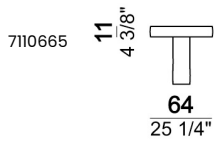

180
70 7/8"

102
40 1/8"

6110623

200
78 3/4"

102
40 1/8"

Central unit with right or left pouf

6110618-19

200
78 3/4"

102
40 1/8"

Dormeuse

Chaise-longue with right or left short arm

Pouf

Armchair

Back cushion "Modern"

Back cushion "Classic"

Backrest roll