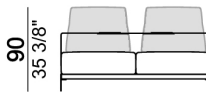

6110621

160
63"