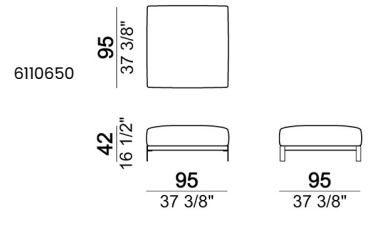

Dormeuse

Chaise-longue with right or left short arm

Pouf