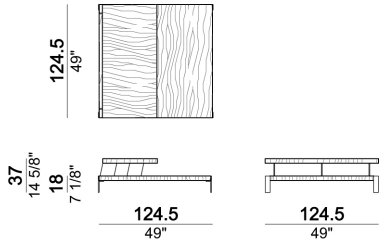

Side table

Back table

Coffee table

571060514

571060515

571060516

Composition "A" (sofa 256 cm + 2 back cushions "Modern" 90 cm + 1 backrest roll, 1 side table arm 571060207 eucalyptus or Zebrano + 1 back table 571060309 eucalyptus or Zebrano)

Composition "B" (left unit 208 cm + chaise-longue 128x174 cm with right short arm + 2 back cushions "Modern" 80 cm + 1 back cushions "Modern" 90 cm + 2 backrest rolls)

Composition "C" (left unit 208 cm + chaise-longue 128x174 cm with right short arm + 2 back cushions "Modern" 80 cm + 1 back cushion "Modern" 90 cm + 2 backrest rolls + 1 side table seat 57106105 eucalyptus or Zebrano)

Composition "D" (left unit 208 cm + chaise-longue 128x174 cm with right short arm + 2 back cushions "Modern" 80 cm + 1 back cushion "Modern" 90 cm + 2 backrest rolls + 1 side table seat 571060208 eucalyptus or Zebrano + 1 back table 571060310 eucalyptus or Zebrano)