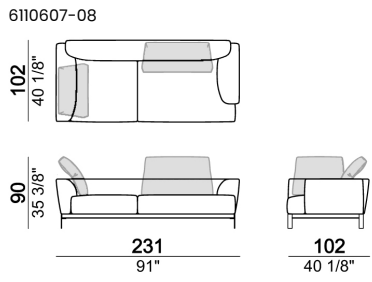

1) Type "Modern" with trapezoidal shape. 2) Type "Classic" with rectangular shape.

Sofa

Right or left corner sofa

Right or left unit

Right or left corner unit

6110633-34

201
79 1/8"

102
40 1/8"

Composition "L" (left unit 228 cm + dormeuse 95x174 cm + right unit 208 cm + 3 back cushions "Modern" 80 cm + 2 back cushions "Modern" 90 cm + 3 backrest rolls).

Composition "M" (left unit 228 cm + dormeuse 95x174 cm + right unit 208 cm + 3 back cushions "Modern" 80 cm + 2 back cushions "Modern" 90 cm + 3 backrest rolls + 1 side table arm 571060106 eucalyptus or Zebrano + 1 back table 5710603 eucalyptus or Zebrano + 1 small table arm 571060207 eucalyptus or Zebrano + 1 back table 571060309 eucalyptus or Zebrano).

Composition "N" (left unit 228 cm + left corner sofa 231 cm + 1 back cushion "Modern" 70 cm + 3 back cushions "Modern" 90 cm + 2 backrest rolls).

Composition "O" (left unit 228 cm + left corner sofa 231 cm + 1 back cushion "Modern" 70 cm + 3 back cushions "Modern" 90 cm + 2 backrest rolls + 1 small table arm 571060208 eucalyptus or Zebrano + 1 back table 571060310 eucalyptus or Zebrano + 1 side table arm 571060105 eucalyptus or Zebrano)

Composition "P" (left unit 228 cm + left corner sofa 231 cm + 1 back cushion "Modern" 70 cm + 3 back cushions "Modern" 90 cm + 2 backrest rolls + 1 side table arm 571060413 eucalyptus or Zebrano + 1 small table arm 571060207 eucalyptus or Zebrano + 1 back table 571060309 eucalyptus or Zebrano)