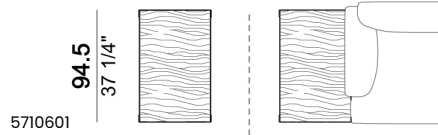

102
40 1/8"

Dormeuse

Chaise-longue with right or left short arm

Pouf

Armchair

Back cushion "Modern"

Back cushion "Classic"

Backrest roll

Side table

Back table

Coffee table

571060514

571060515

571060516

Composition "A" (sofa 256 cm + 2 back cushions "Modern" 90 cm + 1 backrest roll, 1 side table arm 571060207 eucalyptus or Zebrano + 1 back table 571060309 eucalyptus or Zebrano)

Composition "B" (left unit 208 cm + chaise-longue 128x174 cm with right short arm + 2 back cushions "Modern" 80 cm + 1 back cushions "Modern" 90 cm + 2 backrest rolls)

Composition "C" (left unit 208 cm + chaise-longue 128x174 cm with right short arm + 2 back cushions "Modern" 80 cm + 1 back cushion "Modern" 90 cm + 2 backrest rolls + 1 side table seat 57106105 eucalyptus or Zebrano)