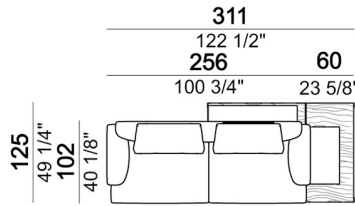

Side table

Back table

Coffee table

571060514

571060515

571060516

Composition "A" (sofa 256 cm + 2 back cushions "Modern" 90 cm + 1 backrest roll, 1 side table arm 571060207 eucalyptus or Zebrano + 1 back table 571060309 eucalyptus or Zebrano)

Composition "B" (left unit 208 cm + chaise-longue 128x174 cm with right short arm + 2 back cushions "Modern" 80 cm + 1 back cushions "Modern" 90 cm + 2 backrest rolls)

Composition "C" (left unit 208 cm + chaise-longue 128x174 cm with right short arm + 2 back cushions "Modern" 80 cm + 1 back cushion "Modern" 90 cm + 2 backrest rolls + 1 side table seat 57106105 eucalyptus or Zebrano)

Composition "D" (left unit 208 cm + chaise-longue 128x174 cm with right short arm + 2 back cushions "Modern" 80 cm + 1 back cushion "Modern" 90 cm + 2 backrest rolls + 1 side table seat 571060208 eucalyptus or Zebrano + 1 back table 571060310 eucalyptus or Zebrano)

Composition "L" (left unit 228 cm + dormeuse 95x174 cm + right unit 208 cm + 3 back cushions "Modern" 80 cm + 2 back cushions "Modern" 90 cm + 3 backrest rolls).

Composition "M" (left unit 228 cm + dormeuse 95x174 cm + right unit 208 cm + 3 back cushions "Modern" 80 cm + 2 back cushions "Modern" 90 cm + 3 backrest rolls + 1 side table arm 571060106 eucalyptus or Zebrano + 1 back table 5710603 eucalyptus or Zebrano + 1 small table arm 571060207 eucalyptus or Zebrano + 1 back table 571060309 eucalyptus or Zebrano).