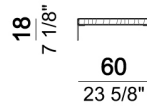

180
70 7/8"

102
40 1/8"

6110623

200
78 3/4"

102
40 1/8"

Central unit with right or left pouf

6110618-19

200
78 3/4"

102
40 1/8"

Dormeuse

Chaise-longue with right or left short arm

Pouf

Armchair

Back cushion "Modern"

Back cushion "Classic"

Backrest roll

Side table

Back table

Coffee table

571060514

571060515

571060516

Composition "A" (sofa 256 cm + 2 back cushions "Modern" 90 cm + 1 backrest roll, 1 side table arm 571060207 eucalyptus or Zebrano + 1 back table 571060309 eucalyptus or Zebrano)

Composition "B" (left unit 208 cm + chaise-longue 128x174 cm with right short arm + 2 back cushions "Modern" 80 cm + 1 back cushions "Modern" 90 cm + 2 backrest rolls)

Composition "C" (left unit 208 cm + chaise-longue 128x174 cm with right short arm + 2 back cushions "Modern" 80 cm + 1 back cushion "Modern" 90 cm + 2 backrest rolls + 1 side table seat 57106105 eucalyptus or Zebrano)