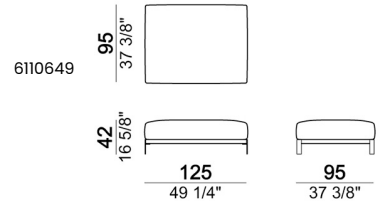

Dormeuse

Chaise-longue with right or left short arm

Pouf