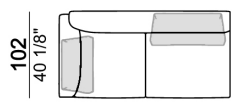

1) Type "Modern" with trapezoidal shape. 2) Type "Classic" with rectangular shape.

Sofa

Right or left corner sofa

Right or left unit

Right or left corner unit

6110633-34

201
79 1/8"

102
40 1/8"

Composition "L" (left unit 228 cm + dormeuse 95x174 cm + right unit 208 cm + 3 back cushions "Modern" 80 cm + 2 back cushions "Modern" 90 cm + 3 backrest rolls).

Composition "M" (left unit 228 cm + dormeuse 95x174 cm + right unit 208 cm + 3 back cushions "Modern" 80 cm + 2 back cushions "Modern" 90 cm + 3 backrest rolls + 1 side table arm 571060106 eucalyptus or Zebrano + 1 back table 5710603 eucalyptus or Zebrano + 1 small table arm 571060207 eucalyptus or Zebrano + 1 back table 571060309 eucalyptus or Zebrano).

Composition "P" (left unit 228 cm + left corner sofa 231 cm + 1 back cushion "Modern" 70 cm + 3 back cushions "Modern" 90 cm + 2 backrest rolls + 1 side table arm 571060413 eucalyptus or Zebrano + 1 small table arm 571060207 eucalyptus or Zebrano + 1 back table 571060309 eucalyptus or Zebrano)

Composition "S" (Sofa 236 cm + 2 back cushions "Classic" 80 cm + 1 backrest roll + 1 small table arm 571060105)

Composition "T" (left unit 208 cm + chaise-longue 128x174 cm with right short arm + 2 back cushions "Classic" 80 cm + 1 back cushion "Classic" 90 cm + 2 backrest rolls)