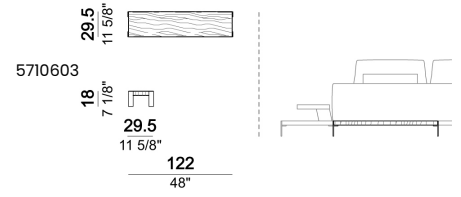

102
40 1/8"

Dormeuse

Chaise-longue with right or left short arm

Pouf

Armchair

Back cushion "Modern"

Back cushion "Classic"

Backrest roll

Side table

Back table

Coffee table

571060514

571060515

571060516

Composition "A" (sofa 256 cm + 2 back cushions "Modern" 90 cm + 1 backrest roll, 1 side table arm 571060207 eucalyptus or Zebrano + 1 back table 571060309 eucalyptus or Zebrano)

Composition "B" (left unit 208 cm + chaise-longue 128x174 cm with right short arm + 2 back cushions "Modern" 80 cm + 1 back cushions "Modern" 90 cm + 2 backrest rolls)

Composition "C" (left unit 208 cm + chaise-longue 128x174 cm with right short arm + 2 back cushions "Modern" 80 cm + 1 back cushion "Modern" 90 cm + 2 backrest rolls + 1 side table seat 57106105 eucalyptus or Zebrano)

Composition "D" (left unit 208 cm + chaise-longue 128x174 cm with right short arm + 2 back cushions "Modern" 80 cm + 1 back cushion "Modern" 90 cm + 2 backrest rolls + 1 side table seat 571060208 eucalyptus or Zebrano + 1 back table 571060310 eucalyptus or Zebrano)