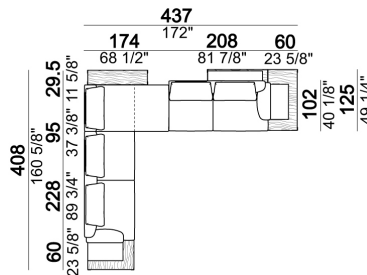

Composition "E" (right unit 128 cm + left corner unit 201 cm + central unit 200 cm with left pouf + 1 back cushion "Modern" 70 cm + 3 back cushions "Modern" 90 cm + 3 backrest rolls)

Composition "F" (right unit 128 cm + left corner unit 201 cm + central unit 200 cm with left pouf + 1 back cushion "Modern" 70 cm + 3 back cushions "Modern" 90 cm + 3 backrest rolls + 1 side table seat 571060207 eucalyptus or Zebrano + 1 back table 571060310 eucalyptus or Zebrano).

Composition "G" (left unit 208 cm + left corner unit 201 cm + right unit 128 cm + 2 back cushions "Modern" 80 cm + 1 back cushion "Modern" 70 cm + 2 back cushions "Modern" 90 cm + 3 backrest rolls).

Composition "H" (left unit 208 cm + left corner unit 201 cm + right unit 128 cm + 2 back cushions "Modern" 80 cm + 1 back cushion "Modern" 70 cm + 2 back cushions "Modern" 90 cm + 3 backrest rolls + 1 side table arm 571060208 eucalyptus or Zebrano + 1 back table 571060309 eucalyptus or Zebrano + 1 back table 571060310 eucalyptus or Zebrano + 1 side table seat 571060106 eucalyptus or Zebrano).

Composition "L" (left unit 228 cm + dormeuse 95x174 cm + right unit 208 cm + 3 back cushions "Modern" 80 cm + 2 back cushions "Modern" 90 cm + 3 backrest rolls).

Composition "M" (left unit 228 cm + dormeuse 95x174 cm + right unit 208 cm + 3 back cushions "Modern" 80 cm + 2 back cushions "Modern" 90 cm + 3 backrest rolls + 1 side table arm 571060106 eucalyptus or Zebrano + 1 back table 5710603 eucalyptus or Zebrano + 1 small table arm 571060207 eucalyptus or Zebrano + 1 back table 571060309 eucalyptus or Zebrano).