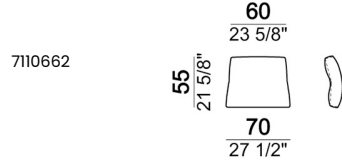

180
70 7/8"

102
40 1/8"

6110623

200
78 3/4"

102
40 1/8"

Central unit with right or left pouf

6110618-19

200
78 3/4"

102
40 1/8"

Dormeuse

Chaise-longue with right or left short arm

Pouf

Armchair

Back cushion "Modern"

Back cushion "Classic"

Backrest roll

Side table

Back table

Coffee table

571060514

571060515

571060516

Composition "A" (sofa 256 cm + 2 back cushions "Modern" 90 cm + 1 backrest roll, 1 side table arm 571060207 eucalyptus or Zebrano + 1 back table 571060309 eucalyptus or Zebrano)

Composition "B" (left unit 208 cm + chaise-longue 128x174 cm with right short arm + 2 back cushions "Modern" 80 cm + 1 back cushions "Modern" 90 cm + 2 backrest rolls)

Composition "C" (left unit 208 cm + chaise-longue 128x174 cm with right short arm + 2 back cushions "Modern" 80 cm + 1 back cushion "Modern" 90 cm + 2 backrest rolls + 1 side table seat 57106105 eucalyptus or Zebrano)