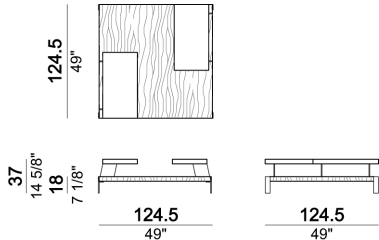

Side table

Back table

Coffee table

571060514

571060515

571060516

Composition "A" (sofa 256 cm + 2 back cushions "Modern" 90 cm + 1 backrest roll, 1 side table arm 571060207 eucalyptus or Zebrano + 1 back table 571060309 eucalyptus or Zebrano)

Composition "B" (left unit 208 cm + chaise-longue 128x174 cm with right short arm + 2 back cushions "Modern" 80 cm + 1 back cushions "Modern" 90 cm + 2 backrest rolls)

Composition "C" (left unit 208 cm + chaise-longue 128x174 cm with right short arm + 2 back cushions "Modern" 80 cm + 1 back cushion "Modern" 90 cm + 2 backrest rolls + 1 side table seat 57106105 eucalyptus or Zebrano)

Composition "D" (left unit 208 cm + chaise-longue 128x174 cm with right short arm + 2 back cushions "Modern" 80 cm + 1 back cushion "Modern" 90 cm + 2 backrest rolls + 1 side table seat 571060208 eucalyptus or Zebrano + 1 back table 571060310 eucalyptus or Zebrano)

Composition "G" (left unit 208 cm + left corner unit 201 cm + right unit 128 cm + 2 back cushions "Modern" 80 cm + 1 back cushion "Modern" 70 cm + 2 back cushions "Modern" 90 cm + 3 backrest rolls).

Composition "H" (left unit 208 cm + left corner unit 201 cm + right unit 128 cm + 2 back cushions "Modern" 80 cm + 1 back cushion "Modern" 70 cm + 2 back cushions "Modern" 90 cm + 3 backrest rolls + 1 side table arm 571060208 eucalyptus or Zebrano + 1 back table 571060309 eucalyptus or Zebrano + 1 back table 571060310 eucalyptus or Zebrano + 1 side table seat 571060106 eucalyptus or Zebrano).