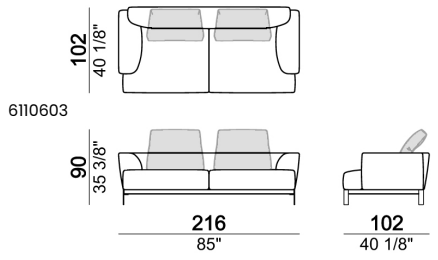

1) Type "Modern" with trapezoidal shape. 2) Type "Classic" with rectangular shape.

Sofa

Right or left corner sofa

Right or left unit

Right or left corner unit

6110633-34

201
79 1/8"

102
40 1/8"

Composition "L" (left unit 228 cm + dormeuse 95x174 cm + right unit 208 cm + 3 back cushions "Modern" 80 cm + 2 back cushions "Modern" 90 cm + 3 backrest rolls).

Composition "M" (left unit 228 cm + dormeuse 95x174 cm + right unit 208 cm + 3 back cushions "Modern" 80 cm + 2 back cushions "Modern" 90 cm + 3 backrest rolls + 1 side table arm 571060106 eucalyptus or Zebrano + 1 back table 5710603 eucalyptus or Zebrano + 1 small table arm 571060207 eucalyptus or Zebrano + 1 back table 571060309 eucalyptus or Zebrano).

Composition "N" (left unit 228 cm + left corner sofa 231 cm + 1 back cushion "Modern" 70 cm + 3 back cushions "Modern" 90 cm + 2 backrest rolls).

Composition "O" (left unit 228 cm + left corner sofa 231 cm + 1 back cushion "Modern" 70 cm + 3 back cushions "Modern" 90 cm + 2 backrest rolls + 1 small table arm 571060208 eucalyptus or Zebrano + 1 back table 571060310 eucalyptus or Zebrano + 1 side table arm 571060105 eucalyptus or Zebrano)

Composition "P" (left unit 228 cm + left corner sofa 231 cm + 1 back cushion "Modern" 70 cm + 3 back cushions "Modern" 90 cm + 2 backrest rolls + 1 side table arm 571060413 eucalyptus or Zebrano + 1 small table arm 571060207 eucalyptus or Zebrano + 1 back table 571060309 eucalyptus or Zebrano)