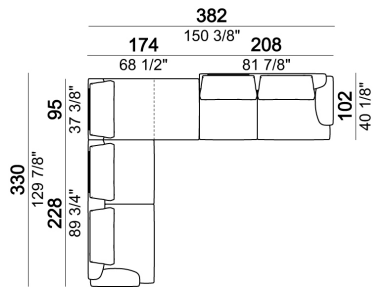

Composition "D" (left unit 208 cm + chaise-longue 128x174 cm with right short arm + 2 back cushions "Modern" 80 cm + 1 back cushion "Modern" 90 cm + 2 backrest rolls + 1 side table seat 571060208 eucalyptus or Zebrano + 1 back table 571060310 eucalyptus or Zebrano)

Composition "E" (right unit 128 cm + left corner unit 201 cm + central unit 200 cm with left pouf + 1 back cushion "Modern" 70 cm + 3 back cushions "Modern" 90 cm + 3 backrest rolls)

Composition "F" (right unit 128 cm + left corner unit 201 cm + central unit 200 cm with left pouf + 1 back cushion "Modern" 70 cm + 3 back cushions "Modern" 90 cm + 3 backrest rolls + 1 side table seat 571060207 eucalyptus or Zebrano + 1 back table 571060310 eucalyptus or Zebrano).

Composition "G" (left unit 208 cm + left corner unit 201 cm + right unit 128 cm + 2 back cushions "Modern" 80 cm + 1 back cushion "Modern" 70 cm + 2 back cushions "Modern" 90 cm + 3 backrest rolls).

Composition "H" (left unit 208 cm + left corner unit 201 cm + right unit 128 cm + 2 back cushions "Modern" 80 cm + 1 back cushion "Modern" 70 cm + 2 back cushions "Modern" 90 cm + 3 backrest rolls + 1 side table arm 571060208 eucalyptus or Zebrano + 1 back table 571060309 eucalyptus or Zebrano + 1 back table 571060310 eucalyptus or Zebrano + 1 side table seat 571060106 eucalyptus or Zebrano).

Composition "L" (left unit 228 cm + dormeuse 95x174 cm + right unit 208 cm + 3 back cushions "Modern" 80 cm + 2 back cushions "Modern" 90 cm + 3 backrest rolls).

Composition "M" (left unit 228 cm + dormeuse 95x174 cm + right unit 208 cm + 3 back cushions "Modern" 80 cm + 2 back cushions "Modern" 90 cm + 3 backrest rolls + 1 side table arm 571060106 eucalyptus or Zebrano + 1 back table 5710603 eucalyptus or Zebrano + 1 small table arm 571060207 eucalyptus or Zebrano + 1 back table 571060309 eucalyptus or Zebrano).