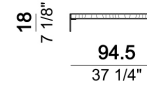

Backrest roll

Side table

Back table