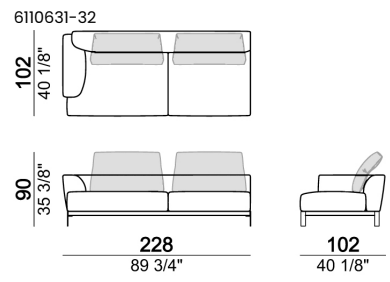

1) Type "Modern" with trapezoidal shape. 2) Type "Classic" with rectangular shape.

Sofa

Right or left corner sofa

Right or left unit

Right or left corner unit

6110633-34

201
79 1/8"

102
40 1/8"

Composition "L" (left unit 228 cm + dormeuse 95x174 cm + right unit 208 cm + 3 back cushions "Modern" 80 cm + 2 back cushions "Modern" 90 cm + 3 backrest rolls).

Composition "M" (left unit 228 cm + dormeuse 95x174 cm + right unit 208 cm + 3 back cushions "Modern" 80 cm + 2 back cushions "Modern" 90 cm + 3 backrest rolls + 1 side table arm 571060106 eucalyptus or Zebrano + 1 back table 5710603 eucalyptus or Zebrano + 1 small table arm 571060207 eucalyptus or Zebrano + 1 back table 571060309 eucalyptus or Zebrano).

Composition "N" (left unit 228 cm + left corner sofa 231 cm + 1 back cushion "Modern" 70 cm + 3 back cushions "Modern" 90 cm + 2 backrest rolls).

Composition "O" (left unit 228 cm + left corner sofa 231 cm + 1 back cushion "Modern" 70 cm + 3 back cushions "Modern" 90 cm + 2 backrest rolls + 1 small table arm 571060208 eucalyptus or Zebrano + 1 back table 571060310 eucalyptus or Zebrano + 1 side table arm 571060105 eucalyptus or Zebrano)

Composition "P" (left unit 228 cm + left corner sofa 231 cm + 1 back cushion "Modern" 70 cm + 3 back cushions "Modern" 90 cm + 2 backrest rolls + 1 side table arm 571060413 eucalyptus or Zebrano + 1 small table arm 571060207 eucalyptus or Zebrano + 1 back table 571060309 eucalyptus or Zebrano)