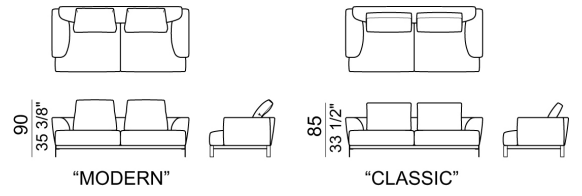

1) Type "Modern" with trapezoidal shape. 2) Type "Classic" with rectangular shape.