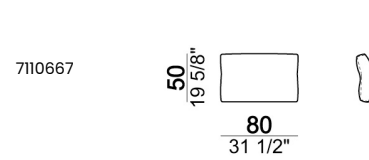

102
40 1/8"

Dormeuse

Chaise-longue with right or left short arm

Pouf

Armchair

Back cushion "Modern"

Back cushion "Classic"

Backrest roll

Composition "B" (left unit 208 cm + chaise-longue 128x174 cm with right short arm + 2 back cushions "Modern" 80 cm + 1 back cushions "Modern" 90 cm + 2 backrest rolls)

Composition "C" (left unit 208 cm + chaise-longue 128x174 cm with right short arm + 2 back cushions "Modern" 80 cm + 1 back cushion "Modern" 90 cm + 2 backrest rolls + 1 side table seat 57106105 eucalyptus or Zebrano)