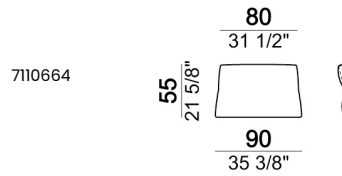

102
40 1/8"

Dormeuse

Chaise-longue with right or left short arm

Pouf

Armchair

Back cushion "Modern"

Back cushion "Classic"

Backrest roll