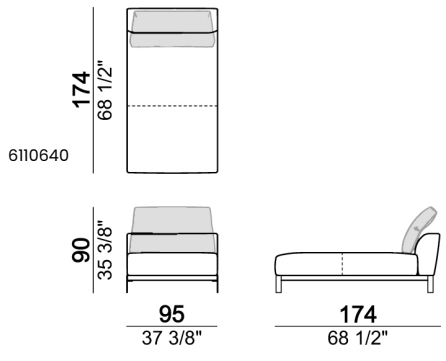

Dormeuse

Chaise-longue with right or left short arm

Pouf