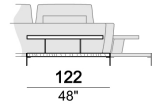

Backrest roll

Side table

Back table