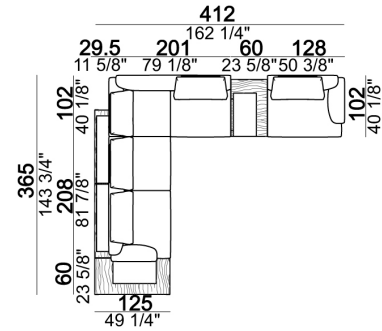

Composition "D" (left unit 208 cm + chaise-longue 128x174 cm with right short arm + 2 back cushions "Modern" 80 cm + 1 back cushion "Modern" 90 cm + 2 backrest rolls + 1 side table seat 571060208 eucalyptus or Zebrano + 1 back table 571060310 eucalyptus or Zebrano)

Composition "E" (right unit 128 cm + left corner unit 201 cm + central unit 200 cm with left pouf + 1 back cushion "Modern" 70 cm + 3 back cushions "Modern" 90 cm + 3 backrest rolls)

Composition "F" (right unit 128 cm + left corner unit 201 cm + central unit 200 cm with left pouf + 1 back cushion "Modern" 70 cm + 3 back cushions "Modern" 90 cm + 3 backrest rolls + 1 side table seat 571060207 eucalyptus or Zebrano + 1 back table 571060310 eucalyptus or Zebrano).

Composition "G" (left unit 208 cm + left corner unit 201 cm + right unit 128 cm + 2 back cushions "Modern" 80 cm + 1 back cushion "Modern" 70 cm + 2 back cushions "Modern" 90 cm + 3 backrest rolls).

Composition "H" (left unit 208 cm + left corner unit 201 cm + right unit 128 cm + 2 back cushions "Modern" 80 cm + 1 back cushion "Modern" 70 cm + 2 back cushions "Modern" 90 cm + 3 backrest rolls + 1 side table arm 571060208 eucalyptus or Zebrano + 1 back table 571060309 eucalyptus or Zebrano + 1 back table 571060310 eucalyptus or Zebrano + 1 side table seat 571060106 eucalyptus or Zebrano).

Composition "L" (left unit 228 cm + dormeuse 95x174 cm + right unit 208 cm + 3 back cushions "Modern" 80 cm + 2 back cushions "Modern" 90 cm + 3 backrest rolls).

Composition "M" (left unit 228 cm + dormeuse 95x174 cm + right unit 208 cm + 3 back cushions "Modern" 80 cm + 2 back cushions "Modern" 90 cm + 3 backrest rolls + 1 side table arm 571060106 eucalyptus or Zebrano + 1 back table 5710603 eucalyptus or Zebrano + 1 small table arm 571060207 eucalyptus or Zebrano + 1 back table 571060309 eucalyptus or Zebrano).