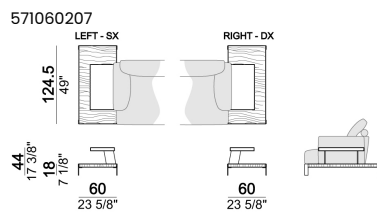

Backrest roll

Side table

Back table