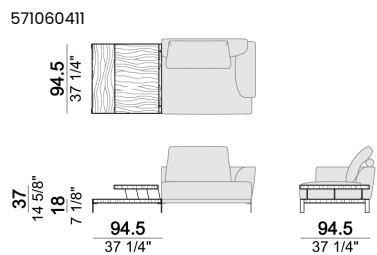

102
40 1/8"

Dormeuse

Chaise-longue with right or left short arm

Pouf

Armchair

Back cushion "Modern"

Back cushion "Classic"

Backrest roll

Side table

Back table

Coffee table

571060514

571060515

571060516

Composition "A" (sofa 256 cm + 2 back cushions "Modern" 90 cm + 1 backrest roll, 1 side table arm 571060207 eucalyptus or Zebrano + 1 back table 571060309 eucalyptus or Zebrano)

Composition "B" (left unit 208 cm + chaise-longue 128x174 cm with right short arm + 2 back cushions "Modern" 80 cm + 1 back cushions "Modern" 90 cm + 2 backrest rolls)

Composition "C" (left unit 208 cm + chaise-longue 128x174 cm with right short arm + 2 back cushions "Modern" 80 cm + 1 back cushion "Modern" 90 cm + 2 backrest rolls + 1 side table seat 57106105 eucalyptus or Zebrano)

Composition "D" (left unit 208 cm + chaise-longue 128x174 cm with right short arm + 2 back cushions "Modern" 80 cm + 1 back cushion "Modern" 90 cm + 2 backrest rolls + 1 side table seat 571060208 eucalyptus or Zebrano + 1 back table 571060310 eucalyptus or Zebrano)