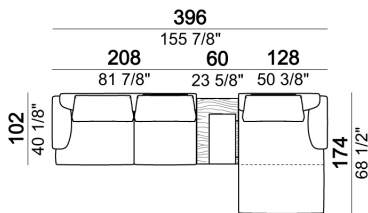

Side table

Back table

Coffee table

571060514

571060515

571060516

Composition "A" (sofa 256 cm + 2 back cushions "Modern" 90 cm + 1 backrest roll, 1 side table arm 571060207 eucalyptus or Zebrano + 1 back table 571060309 eucalyptus or Zebrano)

Composition "B" (left unit 208 cm + chaise-longue 128x174 cm with right short arm + 2 back cushions "Modern" 80 cm + 1 back cushions "Modern" 90 cm + 2 backrest rolls)

Composition "C" (left unit 208 cm + chaise-longue 128x174 cm with right short arm + 2 back cushions "Modern" 80 cm + 1 back cushion "Modern" 90 cm + 2 backrest rolls + 1 side table seat 57106105 eucalyptus or Zebrano)

Composition "D" (left unit 208 cm + chaise-longue 128x174 cm with right short arm + 2 back cushions "Modern" 80 cm + 1 back cushion "Modern" 90 cm + 2 backrest rolls + 1 side table seat 571060208 eucalyptus or Zebrano + 1 back table 571060310 eucalyptus or Zebrano)

Composition "L" (left unit 228 cm + dormeuse 95x174 cm + right unit 208 cm + 3 back cushions "Modern" 80 cm + 2 back cushions "Modern" 90 cm + 3 backrest rolls).

Composition "M" (left unit 228 cm + dormeuse 95x174 cm + right unit 208 cm + 3 back cushions "Modern" 80 cm + 2 back cushions "Modern" 90 cm + 3 backrest rolls + 1 side table arm 571060106 eucalyptus or Zebrano + 1 back table 5710603 eucalyptus or Zebrano + 1 small table arm 571060207 eucalyptus or Zebrano + 1 back table 571060309 eucalyptus or Zebrano).