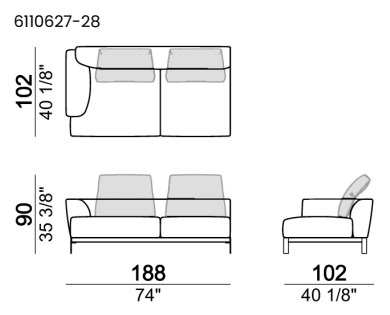

1) Type "Modern" with trapezoidal shape. 2) Type "Classic" with rectangular shape.

Sofa

Right or left corner sofa

Right or left unit

Right or left corner unit

6110633-34

201
79 1/8"

102
40 1/8"

Composition "L" (left unit 228 cm + dormeuse 95x174 cm + right unit 208 cm + 3 back cushions "Modern" 80 cm + 2 back cushions "Modern" 90 cm + 3 backrest rolls).

Composition "M" (left unit 228 cm + dormeuse 95x174 cm + right unit 208 cm + 3 back cushions "Modern" 80 cm + 2 back cushions "Modern" 90 cm + 3 backrest rolls + 1 side table arm 571060106 eucalyptus or Zebrano + 1 back table 5710603 eucalyptus or Zebrano + 1 small table arm 571060207 eucalyptus or Zebrano + 1 back table 571060309 eucalyptus or Zebrano).

Composition "N" (left unit 228 cm + left corner sofa 231 cm + 1 back cushion "Modern" 70 cm + 3 back cushions "Modern" 90 cm + 2 backrest rolls).

Composition "O" (left unit 228 cm + left corner sofa 231 cm + 1 back cushion "Modern" 70 cm + 3 back cushions "Modern" 90 cm + 2 backrest rolls + 1 small table arm 571060208 eucalyptus or Zebrano + 1 back table 571060310 eucalyptus or Zebrano + 1 side table arm 571060105 eucalyptus or Zebrano)

Composition "P" (left unit 228 cm + left corner sofa 231 cm + 1 back cushion "Modern" 70 cm + 3 back cushions "Modern" 90 cm + 2 backrest rolls + 1 side table arm 571060413 eucalyptus or Zebrano + 1 small table arm 571060207 eucalyptus or Zebrano + 1 back table 571060309 eucalyptus or Zebrano)