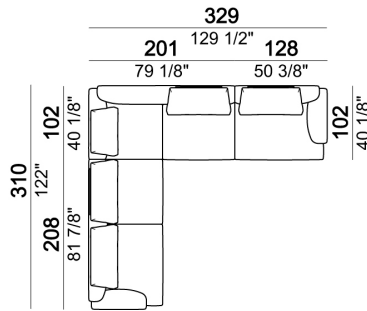

Composition "B" (left unit 208 cm + chaise-longue 128x174 cm with right short arm + 2 back cushions "Modern" 80 cm + 1 back cushions "Modern" 90 cm + 2 backrest rolls)

Composition "C" (left unit 208 cm + chaise-longue 128x174 cm with right short arm + 2 back cushions "Modern" 80 cm + 1 back cushion "Modern" 90 cm + 2 backrest rolls + 1 side table seat 57106105 eucalyptus or Zebrano)

Composition "D" (left unit 208 cm + chaise-longue 128x174 cm with right short arm + 2 back cushions "Modern" 80 cm + 1 back cushion "Modern" 90 cm + 2 backrest rolls + 1 side table seat 571060208 eucalyptus or Zebrano + 1 back table 571060310 eucalyptus or Zebrano)

Composition "E" (right unit 128 cm + left corner unit 201 cm + central unit 200 cm with left pouf + 1 back cushion "Modern" 70 cm + 3 back cushions "Modern" 90 cm + 3 backrest rolls)

Composition "F" (right unit 128 cm + left corner unit 201 cm + central unit 200 cm with left pouf + 1 back cushion "Modern" 70 cm + 3 back cushions "Modern" 90 cm + 3 backrest rolls + 1 side table seat 571060207 eucalyptus or Zebrano + 1 back table 571060310 eucalyptus or Zebrano).

Composition "G" (left unit 208 cm + left corner unit 201 cm + right unit 128 cm + 2 back cushions "Modern" 80 cm + 1 back cushion "Modern" 70 cm + 2 back cushions "Modern" 90 cm + 3 backrest rolls).

Composition "H" (left unit 208 cm + left corner unit 201 cm + right unit 128 cm + 2 back cushions "Modern" 80 cm + 1 back cushion "Modern" 70 cm + 2 back cushions "Modern" 90 cm + 3 backrest rolls + 1 side table arm 571060208 eucalyptus or Zebrano + 1 back table 571060309 eucalyptus or Zebrano + 1 back table 571060310 eucalyptus or Zebrano + 1 side table seat 571060106 eucalyptus or Zebrano).