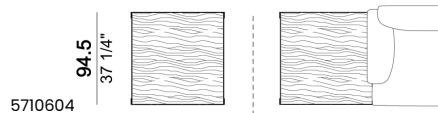

102
40 1/8"

Dormeuse

Chaise-longue with right or left short arm

Pouf

Armchair

Back cushion "Modern"

Back cushion "Classic"

Backrest roll

Side table

Back table

Coffee table

571060514

571060515

571060516

Composition "A" (sofa 256 cm + 2 back cushions "Modern" 90 cm + 1 backrest roll, 1 side table arm 571060207 eucalyptus or Zebrano + 1 back table 571060309 eucalyptus or Zebrano)

Composition "B" (left unit 208 cm + chaise-longue 128x174 cm with right short arm + 2 back cushions "Modern" 80 cm + 1 back cushions "Modern" 90 cm + 2 backrest rolls)

Composition "C" (left unit 208 cm + chaise-longue 128x174 cm with right short arm + 2 back cushions "Modern" 80 cm + 1 back cushion "Modern" 90 cm + 2 backrest rolls + 1 side table seat 57106105 eucalyptus or Zebrano)