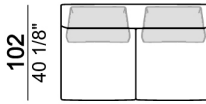

Right or left corner unit

6110633-34

201
79 1/8"

102
40 1/8"

Central unit

6110620

100
39 3/8"

102
40 1/8"

6110621

160
63"

102
40 1/8"

6110622

180
70 7/8"

102
40 1/8"

6110623

200
78 3/4"

102
40 1/8"

Central unit with right or left pouf

6110618-19

200
78 3/4"

102
40 1/8"