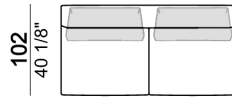

1) Type "Modern" with trapezoidal shape. 2) Type "Classic" with rectangular shape.

Sofa

Right or left corner sofa

Right or left unit

Right or left corner unit

6110633-34

201
79 1/8"

102
40 1/8"

180
70 7/8"

102
40 1/8"

6110623

200
78 3/4"

102
40 1/8"

Central unit with right or left pouf

6110618-19

200
78 3/4"

Composition "L" (left unit 228 cm + dormeuse 95x174 cm + right unit 208 cm + 3 back cushions "Modern" 80 cm + 2 back cushions "Modern" 90 cm + 3 backrest rolls).

Composition "M" (left unit 228 cm + dormeuse 95x174 cm + right unit 208 cm + 3 back cushions "Modern" 80 cm + 2 back cushions "Modern" 90 cm + 3 backrest rolls + 1 side table arm 571060106 eucalyptus or Zebrano + 1 back table 5710603 eucalyptus or Zebrano + 1 small table arm 571060207 eucalyptus or Zebrano + 1 back table 571060309 eucalyptus or Zebrano).

Composition "S" (Sofa 236 cm + 2 back cushions "Classic" 80 cm + 1 backrest roll + 1 small table arm 571060105)

Composition "T" (left unit 208 cm + chaise-longue 128x174 cm with right short arm + 2 back cushions "Classic" 80 cm + 1 back cushion "Classic" 90 cm + 2 backrest rolls)