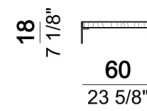

Backrest roll

Side table

Back table