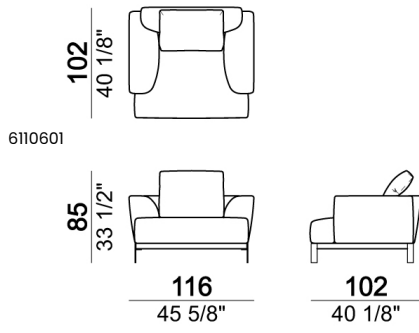

180
70 7/8"

102
40 1/8"

6110623

200
78 3/4"

102
40 1/8"

Central unit with right or left pouf

6110618-19

200
78 3/4"

102
40 1/8"

Dormeuse

Chaise-longue with right or left short arm

Pouf

Armchair

Back cushion "Modern"

Back cushion "Classic"

Backrest roll

Composition "B" (left unit 208 cm + chaise-longue 128x174 cm with right short arm + 2 back cushions "Modern" 80 cm + 1 back cushions "Modern" 90 cm + 2 backrest rolls)

Composition "C" (left unit 208 cm + chaise-longue 128x174 cm with right short arm + 2 back cushions "Modern" 80 cm + 1 back cushion "Modern" 90 cm + 2 backrest rolls + 1 side table seat 57106105 eucalyptus or Zebrano)

Composition "L" (left unit 228 cm + dormeuse 95x174 cm + right unit 208 cm + 3 back cushions "Modern" 80 cm + 2 back cushions "Modern" 90 cm + 3 backrest rolls).

Composition "M" (left unit 228 cm + dormeuse 95x174 cm + right unit 208 cm + 3 back cushions "Modern" 80 cm + 2 back cushions "Modern" 90 cm + 3 backrest rolls + 1 side table arm 571060106 eucalyptus or Zebrano + 1 back table 5710603 eucalyptus or Zebrano + 1 small table arm 571060207 eucalyptus or Zebrano + 1 back table 571060309 eucalyptus or Zebrano).