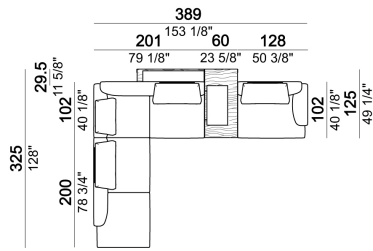

Composition "B" (left unit 208 cm + chaise-longue 128x174 cm with right short arm + 2 back cushions "Modern" 80 cm + 1 back cushions "Modern" 90 cm + 2 backrest rolls)

Composition "C" (left unit 208 cm + chaise-longue 128x174 cm with right short arm + 2 back cushions "Modern" 80 cm + 1 back cushion "Modern" 90 cm + 2 backrest rolls + 1 side table seat 57106105 eucalyptus or Zebrano)

Composition "D" (left unit 208 cm + chaise-longue 128x174 cm with right short arm + 2 back cushions "Modern" 80 cm + 1 back cushion "Modern" 90 cm + 2 backrest rolls + 1 side table seat 571060208 eucalyptus or Zebrano + 1 back table 571060310 eucalyptus or Zebrano)

Composition "E" (right unit 128 cm + left corner unit 201 cm + central unit 200 cm with left pouf + 1 back cushion "Modern" 70 cm + 3 back cushions "Modern" 90 cm + 3 backrest rolls)

Composition "F" (right unit 128 cm + left corner unit 201 cm + central unit 200 cm with left pouf + 1 back cushion "Modern" 70 cm + 3 back cushions "Modern" 90 cm + 3 backrest rolls + 1 side table seat 571060207 eucalyptus or Zebrano + 1 back table 571060310 eucalyptus or Zebrano).

Composition "L" (left unit 228 cm + dormeuse 95x174 cm + right unit 208 cm + 3 back cushions "Modern" 80 cm + 2 back cushions "Modern" 90 cm + 3 backrest rolls).

Composition "M" (left unit 228 cm + dormeuse 95x174 cm + right unit 208 cm + 3 back cushions "Modern" 80 cm + 2 back cushions "Modern" 90 cm + 3 backrest rolls + 1 side table arm 571060106 eucalyptus or Zebrano + 1 back table 5710603 eucalyptus or Zebrano + 1 small table arm 571060207 eucalyptus or Zebrano + 1 back table 571060309 eucalyptus or Zebrano).