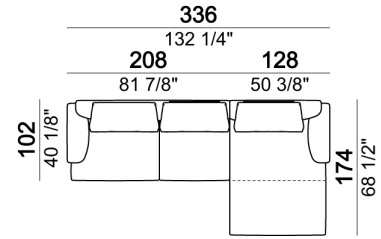

Side table

Back table

Coffee table

571060514

571060515

571060516

Composition "A" (sofa 256 cm + 2 back cushions "Modern" 90 cm + 1 backrest roll, 1 side table arm 571060207 eucalyptus or Zebrano + 1 back table 571060309 eucalyptus or Zebrano)

Composition "B" (left unit 208 cm + chaise-longue 128x174 cm with right short arm + 2 back cushions "Modern" 80 cm + 1 back cushions "Modern" 90 cm + 2 backrest rolls)

Composition "C" (left unit 208 cm + chaise-longue 128x174 cm with right short arm + 2 back cushions "Modern" 80 cm + 1 back cushion "Modern" 90 cm + 2 backrest rolls + 1 side table seat 57106105 eucalyptus or Zebrano)

Composition "D" (left unit 208 cm + chaise-longue 128x174 cm with right short arm + 2 back cushions "Modern" 80 cm + 1 back cushion "Modern" 90 cm + 2 backrest rolls + 1 side table seat 571060208 eucalyptus or Zebrano + 1 back table 571060310 eucalyptus or Zebrano)

Composition "L" (left unit 228 cm + dormeuse 95x174 cm + right unit 208 cm + 3 back cushions "Modern" 80 cm + 2 back cushions "Modern" 90 cm + 3 backrest rolls).

Composition "M" (left unit 228 cm + dormeuse 95x174 cm + right unit 208 cm + 3 back cushions "Modern" 80 cm + 2 back cushions "Modern" 90 cm + 3 backrest rolls + 1 side table arm 571060106 eucalyptus or Zebrano + 1 back table 5710603 eucalyptus or Zebrano + 1 small table arm 571060207 eucalyptus or Zebrano + 1 back table 571060309 eucalyptus or Zebrano).