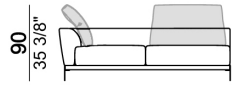

1) Type "Modern" with trapezoidal shape. 2) Type "Classic" with rectangular shape.

Sofa

Right or left corner sofa

Right or left unit

Right or left corner unit

6110633-34

201
79 1/8"

102
40 1/8"

Composition "E" (right unit 128 cm + left corner unit 201 cm + central unit 200 cm with left pouf + 1 back cushion "Modern" 70 cm + 3 back cushions "Modern" 90 cm + 3 backrest rolls)

Composition "F" (right unit 128 cm + left corner unit 201 cm + central unit 200 cm with left pouf + 1 back cushion "Modern" 70 cm + 3 back cushions "Modern" 90 cm + 3 backrest rolls + 1 side table seat 571060207 eucalyptus or Zebrano + 1 back table 571060310 eucalyptus or Zebrano).

Composition "L" (left unit 228 cm + dormeuse 95x174 cm + right unit 208 cm + 3 back cushions "Modern" 80 cm + 2 back cushions "Modern" 90 cm + 3 backrest rolls).

Composition "M" (left unit 228 cm + dormeuse 95x174 cm + right unit 208 cm + 3 back cushions "Modern" 80 cm + 2 back cushions "Modern" 90 cm + 3 backrest rolls + 1 side table arm 571060106 eucalyptus or Zebrano + 1 back table 5710603 eucalyptus or Zebrano + 1 small table arm 571060207 eucalyptus or Zebrano + 1 back table 571060309 eucalyptus or Zebrano).

Composition "N" (left unit 228 cm + left corner sofa 231 cm + 1 back cushion "Modern" 70 cm + 3 back cushions "Modern" 90 cm + 2 backrest rolls).

Composition "O" (left unit 228 cm + left corner sofa 231 cm + 1 back cushion "Modern" 70 cm + 3 back cushions "Modern" 90 cm + 2 backrest rolls + 1 small table arm 571060208 eucalyptus or Zebrano + 1 back table 571060310 eucalyptus or Zebrano + 1 side table arm 571060105 eucalyptus or Zebrano)