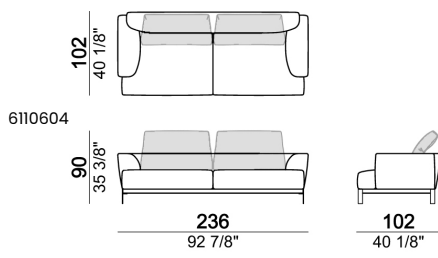

SPRINGING: elastic belts.

SEAT HEIGHT: 42 cm.

ARM HEIGHT: 62cm.

FEET: metal, finishes: black nickel or varnished micaceous brown, h. 13 cm

Accessories:

LOWER TOP: wood veneered in eucalyptus or zebrano.

UPPER TOP:

1) Type "Modern" with trapezoidal shape. 2) Type "Classic" with rectangular shape.

Sofa

Right or left corner sofa

Right or left unit

Right or left corner unit

6110633-34

201
79 1/8"

102
40 1/8"

Composition "L" (left unit 228 cm + dormeuse 95x174 cm + right unit 208 cm + 3 back cushions "Modern" 80 cm + 2 back cushions "Modern" 90 cm + 3 backrest rolls).

Composition "M" (left unit 228 cm + dormeuse 95x174 cm + right unit 208 cm + 3 back cushions "Modern" 80 cm + 2 back cushions "Modern" 90 cm + 3 backrest rolls + 1 side table arm 571060106 eucalyptus or Zebrano + 1 back table 5710603 eucalyptus or Zebrano + 1 small table arm 571060207 eucalyptus or Zebrano + 1 back table 571060309 eucalyptus or Zebrano).

Composition "N" (left unit 228 cm + left corner sofa 231 cm + 1 back cushion "Modern" 70 cm + 3 back cushions "Modern" 90 cm + 2 backrest rolls).

Composition "O" (left unit 228 cm + left corner sofa 231 cm + 1 back cushion "Modern" 70 cm + 3 back cushions "Modern" 90 cm + 2 backrest rolls + 1 small table arm 571060208 eucalyptus or Zebrano + 1 back table 571060310 eucalyptus or Zebrano + 1 side table arm 571060105 eucalyptus or Zebrano)