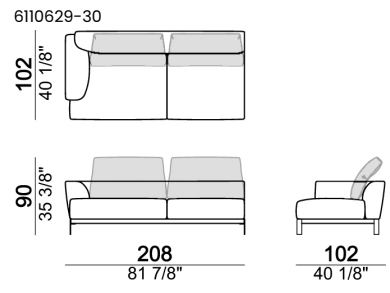

SPRINGING: elastic belts.

SEAT HEIGHT: 42 cm.

ARM HEIGHT: 62cm.

FEET: metal, finishes: black nickel or varnished micaceous brown, h. 13 cm

Accessories:

LOWER TOP: wood veneered in eucalyptus or zebrano.

UPPER TOP:

1) Type "Modern" with trapezoidal shape. 2) Type "Classic" with rectangular shape.

Sofa

Right or left corner sofa

Right or left unit

Right or left corner unit

6110633-34

201
79 1/8"

102
40 1/8"

Composition "L" (left unit 228 cm + dormeuse 95x174 cm + right unit 208 cm + 3 back cushions "Modern" 80 cm + 2 back cushions "Modern" 90 cm + 3 backrest rolls).

Composition "M" (left unit 228 cm + dormeuse 95x174 cm + right unit 208 cm + 3 back cushions "Modern" 80 cm + 2 back cushions "Modern" 90 cm + 3 backrest rolls + 1 side table arm 571060106 eucalyptus or Zebrano + 1 back table 5710603 eucalyptus or Zebrano + 1 small table arm 571060207 eucalyptus or Zebrano + 1 back table 571060309 eucalyptus or Zebrano).

Composition "N" (left unit 228 cm + left corner sofa 231 cm + 1 back cushion "Modern" 70 cm + 3 back cushions "Modern" 90 cm + 2 backrest rolls).

Composition "O" (left unit 228 cm + left corner sofa 231 cm + 1 back cushion "Modern" 70 cm + 3 back cushions "Modern" 90 cm + 2 backrest rolls + 1 small table arm 571060208 eucalyptus or Zebrano + 1 back table 571060310 eucalyptus or Zebrano + 1 side table arm 571060105 eucalyptus or Zebrano)