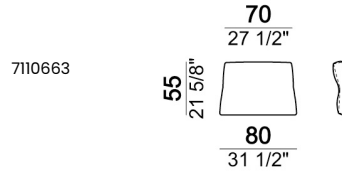

102
40 1/8"

Dormeuse

Chaise-longue with right or left short arm

Pouf

Armchair

Back cushion "Modern"

Back cushion "Classic"

Backrest roll

Composition "B" (left unit 208 cm + chaise-longue 128x174 cm with right short arm + 2 back cushions "Modern" 80 cm + 1 back cushions "Modern" 90 cm + 2 backrest rolls)

Composition "C" (left unit 208 cm + chaise-longue 128x174 cm with right short arm + 2 back cushions "Modern" 80 cm + 1 back cushion "Modern" 90 cm + 2 backrest rolls + 1 side table seat 57106105 eucalyptus or Zebrano)