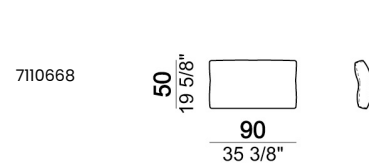

102
40 1/8"

Dormeuse

Chaise-longue with right or left short arm

Pouf

Armchair

Back cushion "Modern"

Back cushion "Classic"

Backrest roll

Composition "B" (left unit 208 cm + chaise-longue 128x174 cm with right short arm + 2 back cushions "Modern" 80 cm + 1 back cushions "Modern" 90 cm + 2 backrest rolls)

Composition "C" (left unit 208 cm + chaise-longue 128x174 cm with right short arm + 2 back cushions "Modern" 80 cm + 1 back cushion "Modern" 90 cm + 2 backrest rolls + 1 side table seat 57106105 eucalyptus or Zebrano)