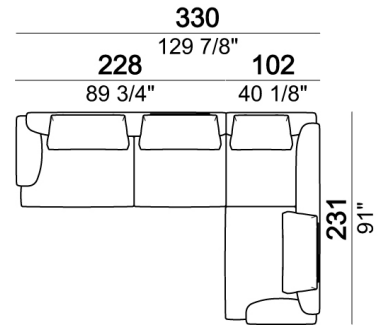

Composition "N" (left unit 228 cm + left corner sofa 231 cm + 1 back cushion "Modern" 70 cm + 3 back cushions "Modern" 90 cm + 2 backrest rolls).