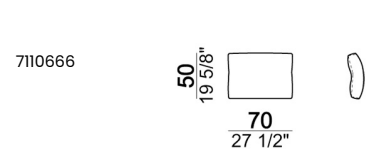

102
40 1/8"

Dormeuse

Chaise-longue with right or left short arm

Pouf

Armchair

Back cushion "Modern"

Back cushion "Classic"

Backrest roll

Composition "B" (left unit 208 cm + chaise-longue 128x174 cm with right short arm + 2 back cushions "Modern" 80 cm + 1 back cushions "Modern" 90 cm + 2 backrest rolls)

Composition "C" (left unit 208 cm + chaise-longue 128x174 cm with right short arm + 2 back cushions "Modern" 80 cm + 1 back cushion "Modern" 90 cm + 2 backrest rolls + 1 side table seat 57106105 eucalyptus or Zebrano)