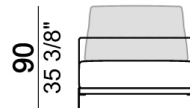

6110620

100
39 3/8"