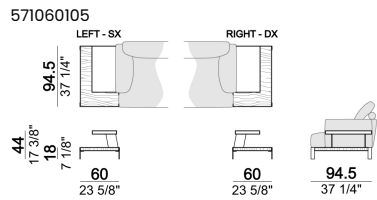

Backrest roll

Side table

Back table