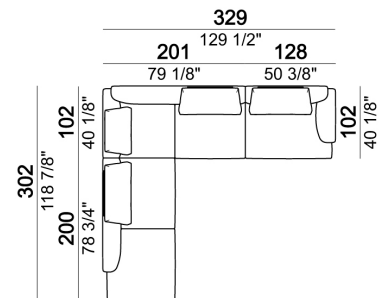

Composition "B" (left unit 208 cm + chaise-longue 128x174 cm with right short arm + 2 back cushions "Modern" 80 cm + 1 back cushions "Modern" 90 cm + 2 backrest rolls)

Composition "C" (left unit 208 cm + chaise-longue 128x174 cm with right short arm + 2 back cushions "Modern" 80 cm + 1 back cushion "Modern" 90 cm + 2 backrest rolls + 1 side table seat 57106105 eucalyptus or Zebrano)

Composition "D" (left unit 208 cm + chaise-longue 128x174 cm with right short arm + 2 back cushions "Modern" 80 cm + 1 back cushion "Modern" 90 cm + 2 backrest rolls + 1 side table seat 571060208 eucalyptus or Zebrano + 1 back table 571060310 eucalyptus or Zebrano)

Composition "E" (right unit 128 cm + left corner unit 201 cm + central unit 200 cm with left pouf + 1 back cushion "Modern" 70 cm + 3 back cushions "Modern" 90 cm + 3 backrest rolls)

Composition "F" (right unit 128 cm + left corner unit 201 cm + central unit 200 cm with left pouf + 1 back cushion "Modern" 70 cm + 3 back cushions "Modern" 90 cm + 3 backrest rolls + 1 side table seat 571060207 eucalyptus or Zebrano + 1 back table 571060310 eucalyptus or Zebrano).

Composition "G" (left unit 208 cm + left corner unit 201 cm + right unit 128 cm + 2 back cushions "Modern" 80 cm + 1 back cushion "Modern" 70 cm + 2 back cushions "Modern" 90 cm + 3 backrest rolls).

Composition "H" (left unit 208 cm + left corner unit 201 cm + right unit 128 cm + 2 back cushions "Modern" 80 cm + 1 back cushion "Modern" 70 cm + 2 back cushions "Modern" 90 cm + 3 backrest rolls + 1 side table arm 571060208 eucalyptus or Zebrano + 1 back table 571060309 eucalyptus or Zebrano + 1 back table 571060310 eucalyptus or Zebrano + 1 side table seat 571060106 eucalyptus or Zebrano).