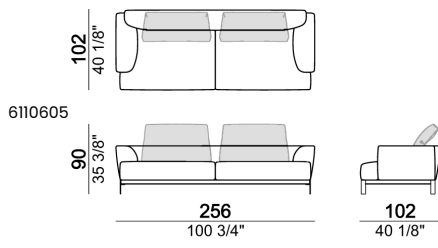

1) Type "Modern" with trapezoidal shape. 2) Type "Classic" with rectangular shape.

Sofa

Right or left corner sofa

Right or left unit

Right or left corner unit

6110633-34

201
79 1/8"

102
40 1/8"

Composition "L" (left unit 228 cm + dormeuse 95x174 cm + right unit 208 cm + 3 back cushions "Modern" 80 cm + 2 back cushions "Modern" 90 cm + 3 backrest rolls).

Composition "M" (left unit 228 cm + dormeuse 95x174 cm + right unit 208 cm + 3 back cushions "Modern" 80 cm + 2 back cushions "Modern" 90 cm + 3 backrest rolls + 1 side table arm 571060106 eucalyptus or Zebrano + 1 back table 5710603 eucalyptus or Zebrano + 1 small table arm 571060207 eucalyptus or Zebrano + 1 back table 571060309 eucalyptus or Zebrano).

Composition "N" (left unit 228 cm + left corner sofa 231 cm + 1 back cushion "Modern" 70 cm + 3 back cushions "Modern" 90 cm + 2 backrest rolls).

Composition "O" (left unit 228 cm + left corner sofa 231 cm + 1 back cushion "Modern" 70 cm + 3 back cushions "Modern" 90 cm + 2 backrest rolls + 1 small table arm 571060208 eucalyptus or Zebrano + 1 back table 571060310 eucalyptus or Zebrano + 1 side table arm 571060105 eucalyptus or Zebrano)

Composition "P" (left unit 228 cm + left corner sofa 231 cm + 1 back cushion "Modern" 70 cm + 3 back cushions "Modern" 90 cm + 2 backrest rolls + 1 side table arm 571060413 eucalyptus or Zebrano + 1 small table arm 571060207 eucalyptus or Zebrano + 1 back table 571060309 eucalyptus or Zebrano)