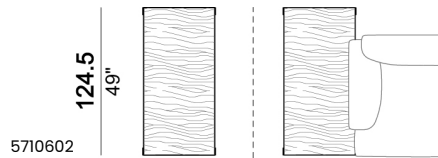

102
40 1/8"

Dormeuse

Chaise-longue with right or left short arm

Pouf

Armchair

Back cushion "Modern"

Back cushion "Classic"

Backrest roll

Side table

Back table

Coffee table

571060514

571060515

571060516

Composition "A" (sofa 256 cm + 2 back cushions "Modern" 90 cm + 1 backrest roll, 1 side table arm 571060207 eucalyptus or Zebrano + 1 back table 571060309 eucalyptus or Zebrano)

Composition "B" (left unit 208 cm + chaise-longue 128x174 cm with right short arm + 2 back cushions "Modern" 80 cm + 1 back cushions "Modern" 90 cm + 2 backrest rolls)

Composition "C" (left unit 208 cm + chaise-longue 128x174 cm with right short arm + 2 back cushions "Modern" 80 cm + 1 back cushion "Modern" 90 cm + 2 backrest rolls + 1 side table seat 57106105 eucalyptus or Zebrano)