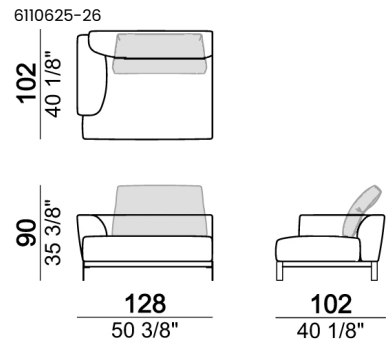

1) Type "Modern" with trapezoidal shape. 2) Type "Classic" with rectangular shape.

Sofa

Right or left corner sofa

Right or left unit

Right or left corner unit

6110633-34

201
79 1/8"

102
40 1/8"

Composition "L" (left unit 228 cm + dormeuse 95x174 cm + right unit 208 cm + 3 back cushions "Modern" 80 cm + 2 back cushions "Modern" 90 cm + 3 backrest rolls).

Composition "M" (left unit 228 cm + dormeuse 95x174 cm + right unit 208 cm + 3 back cushions "Modern" 80 cm + 2 back cushions "Modern" 90 cm + 3 backrest rolls + 1 side table arm 571060106 eucalyptus or Zebrano + 1 back table 5710603 eucalyptus or Zebrano + 1 small table arm 571060207 eucalyptus or Zebrano + 1 back table 571060309 eucalyptus or Zebrano).

Composition "P" (left unit 228 cm + left corner sofa 231 cm + 1 back cushion "Modern" 70 cm + 3 back cushions "Modern" 90 cm + 2 backrest rolls + 1 side table arm 571060413 eucalyptus or Zebrano + 1 small table arm 571060207 eucalyptus or Zebrano + 1 back table 571060309 eucalyptus or Zebrano)

Composition "R" (left unit 228 cm + left corner sofa 231 cm + 1 back cushion "Classic" 70 cm + 3 back cushions "Classic" 90 cm + 2 backrest rolls + 1 small table arm 571060208 eucalyptus or Zebrano + 1 back table 571060310 eucalyptus or Zebrano + 1 side table arm 571060412 eucalyptus or Zebrano)