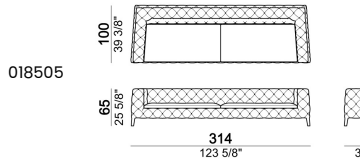

SPRINGING: elastic belts.

SEAT HEIGHT: 40 cm

ARM/BACKREST HEIGHT: 65 cm

FEET: beech wood covered with leather or velvet; underfoot in aluminum; h. 14 cm.

ATTENTION: only the seat cover is removable. The sofa is available in velvet (our collections "Vellù" and "Vellù pl" or velvet supplied by the client) or in the following leathers:

- "First"
- "A"
- "B"
- "Leonardo"
- C.O.L. max thickness 1,3 mm.

Sofa

Chaise-longue with right or left short arm

Armchair

Pouf