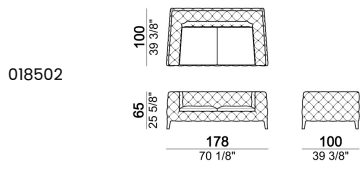

SPRINGING: elastic belts.

SEAT HEIGHT: 40 cm

ARM/BACKREST HEIGHT: 65 cm

FEET: beech wood covered with leather or velvet; underfoot in aluminum; h. 14 cm.

ATTENTION: only the seat cover is removable. The sofa is available in velvet (our collections "Vellù" and "Vellù pl" or velvet supplied by the client) or in the following leathers:

- "First"
- "A"
- "B"
- "Leonardo"
- C.O.L. max thickness 1,3 mm.

Sofa

Chaise-longue with right or left short arm

Armchair

Pouf