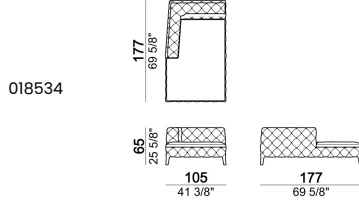

SPRINGING: elastic belts.

SEAT HEIGHT: 40 cm

ARM/BACKREST HEIGHT: 65 cm

FEET: beech wood covered with leather or velvet; underfoot in aluminum; h. 14 cm.

ATTENTION: only the seat cover is removable. The sofa is available in velvet (our collections "Vellù" and "Vellù pl" or velvet supplied by the client) or in the following leathers:

- "First"
- "A"
- "B"
- "Leonardo"
- C.O.L. max thickness 1,3 mm.

Sofa

Chaise-longue with right or left short arm

Armchair

Pouf