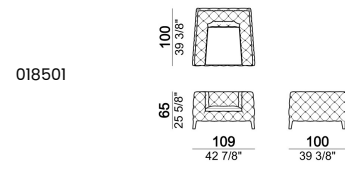

- "First"
- "A"
- "B"
- "Leonardo"
- C.O.L. max thickness 1,3 mm.

Sofa

Chaise-longue with right or left short arm

Armchair

Pouf