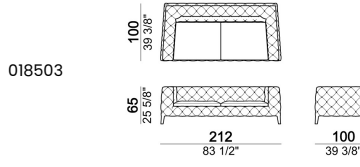

SPRINGING: elastic belts.

SEAT HEIGHT: 40 cm

ARM/BACKREST HEIGHT: 65 cm

FEET: beech wood covered with leather or velvet; underfoot in aluminum; h. 14 cm.

ATTENTION: only the seat cover is removable. The sofa is available in velvet (our collections "Vellù" and "Vellù pl" or velvet supplied by the client) or in the following leathers:

- "First"
- "A"
- "B"
- "Leonardo"
- C.O.L. max thickness 1,3 mm.

Sofa

Chaise-longue with right or left short arm

Armchair

Pouf