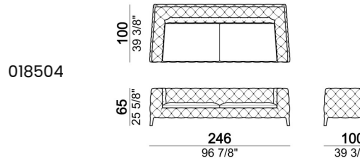

SPRINGING: elastic belts.

SEAT HEIGHT: 40 cm

ARM/BACKREST HEIGHT: 65 cm

FEET: beech wood covered with leather or velvet; underfoot in aluminum; h. 14 cm.

ATTENTION: only the seat cover is removable. The sofa is available in velvet (our collections "Vellù" and "Vellù pl" or velvet supplied by the client) or in the following leathers:

- "First"
- "A"
- "B"
- "Leonardo"
- C.O.L. max thickness 1,3 mm.

Sofa

Chaise-longue with right or left short arm

Armchair

Pouf