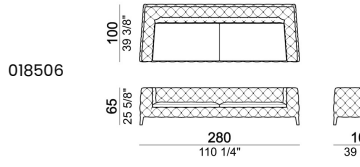

SPRINGING: elastic belts.

SEAT HEIGHT: 40 cm

ARM/BACKREST HEIGHT: 65 cm

FEET: beech wood covered with leather or velvet; underfoot in aluminum; h. 14 cm.

ATTENTION: only the seat cover is removable. The sofa is available in velvet (our collections "Vellù" and "Vellù pl" or velvet supplied by the client) or in the following leathers:

- "First"
- "A"
- "B"
- "Leonardo"
- C.O.L. max thickness 1,3 mm.

Sofa

Chaise-longue with right or left short arm

Armchair

Pouf