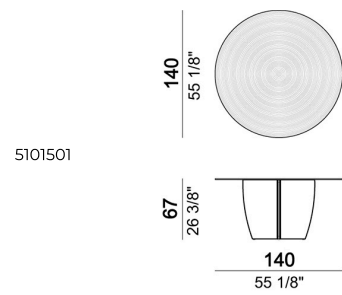

# TABLE GAMBLER

*designed by Lorenzo Remedi 2024*

**TOP:** smoked ribbed glass, underside varnished silver colour "Dark Rib", thickness 10mm.

**BASE:** metal, finishes: liquid burnished or micaceous brown or oxy grey varnished.

Dining table

Dining table

Dining table

Dining table