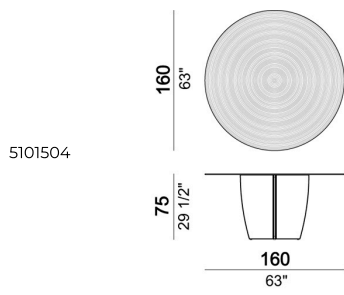

# TABLE GAMBLER

*designed by Lorenzo Remedi 2024*

**TOP:** smoked ribbed glass, underside varnished silver colour "Dark Rib", thickness 10mm.

**BASE:** metal, finishes: liquid burnished or micaceous brown or oxy grey varnished.

Dining table

Dining table

Dining table

Dining table