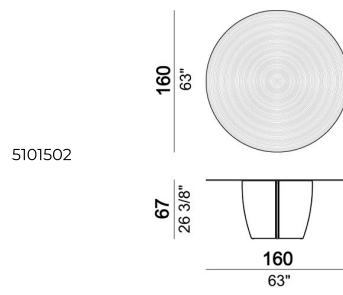

# TABLE GAMBLER

*designed by Lorenzo Remedi 2024*

**TOP:** smoked ribbed glass, underside varnished silver colour "Dark Rib", thickness 10mm.

**BASE:** metal, finishes: liquid burnished or micaceous brown or oxy grey varnished.

Dining table

Dining table

Dining table

Dining table