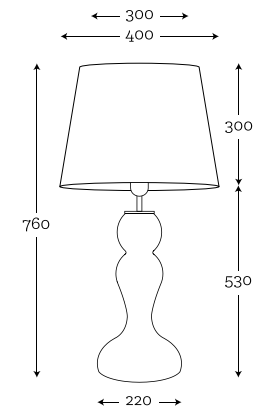

# FLORES

**FLORES TRANSPARENT  
STAINLESS STEEL**

Code: 11-4001A011

**SHADE:** A011  
black shade/silver matt inside

**FLORES TRANSPARENT  
BRASS**

Code: 11-4003A075

**SHADE:** A075  
wood walnut

**FLORES DARK BLUE MARBLE SHINY  
STAINLESS STEEL**