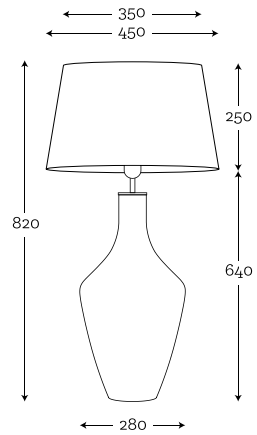

• FLOOR LAMPS •

CEYLON

**CEYLON L TRANSPARENT
STAINLESS STEEL**

Code: 02-7100A042

SHADE: A042
white shade/white inside

CEYLON S GRAY
STAINLESS STEEL

Code: 02-5101A026

SHADE: A026

black shade/white inside