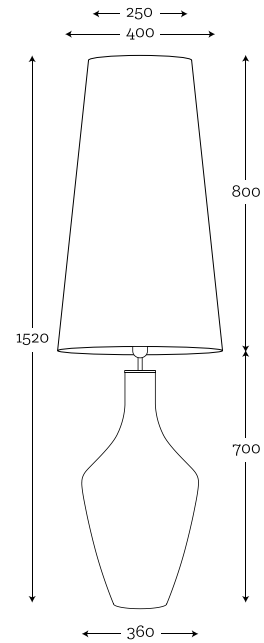

• FLOOR LAMPS •

CEYLON

**CEYLON L TRANSPARENT
STAINLESS STEEL**

Code: 02-7100A042

SHADE: A042
white shade/white inside

CEYLON S GRAY
STAINLESS STEEL

Code: 02-5101A026

SHADE: A026

black shade/white inside