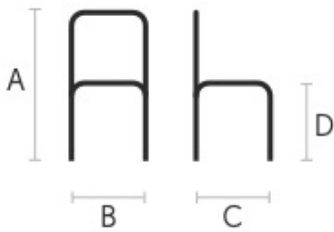

# Pippi P Chair

design Roberto Paoli

Armchair with four legs frame upholstered in fabric. Steel feet.

### Dimensions

	cm	inch
A	78	30.7
B	56	22.1
C	53	20.9
D	46	18.1