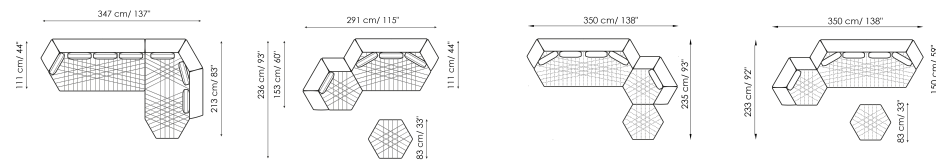

Width: 220cm  
Depth: 111cm  
Height: 83cm

**Side element 233**

Width: 233cm  
Depth: 111cm  
Height: 83cm

**Side element 193**

Width: 193cm  
Depth: 111cm  
Height: 83cm

**Chaise longue**

Width: 124cm  
Depth: 212cm  
Height: 83cm

**Dorneuse**

Width: 128cm  
Depth: 174cm  
Height: 83cm

**Armchair**

Width: 128cm  
Depth: 111cm  
Height: 83cm

**Armchair with armrest**

Width: 128cm  
Depth: 111cm  
Height: 83cm

**Large armchair**

Width: 173cm  
Depth: 150cm  
Height: 83cm

**Pouf**

Width: 95cm  
Depth: 83cm  
Height: 38cm

**Pouf with wheels**

Width: 95cm  
Depth: 83cm  
Height: 38cm

**Cushion 50x50**

Width: 50cm  
Depth: -cm  
Height: 50cm

**Cushion ego 50x50**

Width: 50cm  
Depth: -cm  
Height: 50cm

**Combination 1**

Width: 347cm  
Depth: 213cm  
Height: 83cm

**Combination 2**

Width: 291cm  
Depth: 236cm  
Height: 83cm

**Combination 3**

Width: 350cm  
Depth: 235cm  
Height: 83cm

**Combination 4**

Width: 350cm  
Depth: 233cm  
Height: 83cm