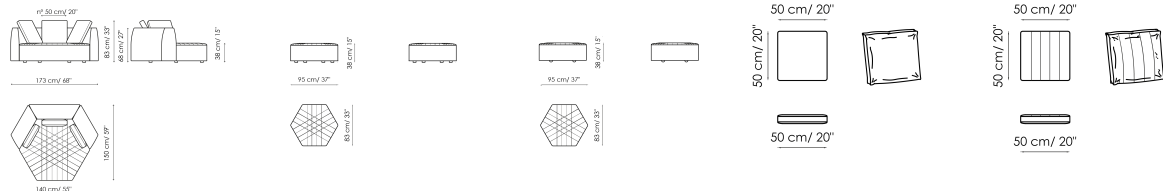

Width: 220cm  
Depth: 111cm  
Height: 83cm

**Side element 233**

Width: 233cm  
Depth: 111cm  
Height: 83cm

**Side element 193**

Width: 193cm  
Depth: 111cm  
Height: 83cm

**Chaise longue**

Width: 124cm  
Depth: 212cm  
Height: 83cm

**Dorneuse**

Width: 128cm  
Depth: 174cm  
Height: 83cm

**Armchair**

Width: 128cm  
Depth: 111cm  
Height: 83cm

**Armchair with armrest**

Width: 128cm  
Depth: 111cm  
Height: 83cm

**Large armchair**

Width: 173cm  
Depth: 150cm  
Height: 83cm

**Pouf**

Width: 95cm  
Depth: 83cm  
Height: 38cm

**Pouf with wheels**

Width: 95cm  
Depth: 83cm  
Height: 38cm

**Cushion 50x50**

Width: 50cm  
Depth: -cm  
Height: 50cm

**Cushion ego 50x50**

Width: 50cm  
Depth: -cm  
Height: 50cm

**Combination 1**

Width: 347cm  
Depth: 213cm  
Height: 83cm

**Combination 2**

Width: 291cm  
Depth: 236cm  
Height: 83cm

**Combination 3**

Width: 350cm  
Depth: 235cm  
Height: 83cm

**Combination 4**

Width: 350cm  
Depth: 233cm  
Height: 83cm