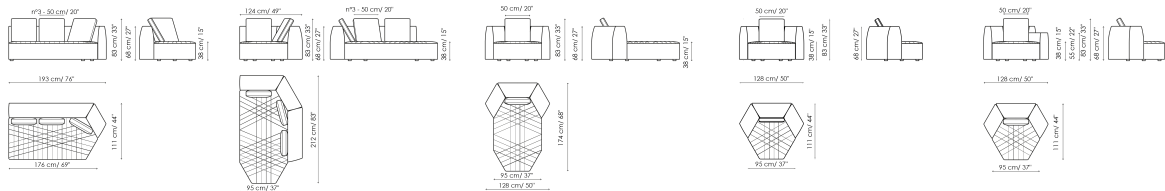

# Data sheet

**Sofa 260**

Width: 260cm  
Depth: 111cm  
Height: 83cm

**Sofa 230**

Width: 230cm  
Depth: 111cm  
Height: 83cm

**Sofa 200**

Width: 200cm  
Depth: 111cm  
Height: 83cm

**End section sofa**

Width: 220cm  
Depth: 111cm  
Height: 83cm

**Side element 233**

Width: 233cm  
Depth: 111cm  
Height: 83cm

**Side element 193**

Width: 193cm  
Depth: 111cm  
Height: 83cm

**Chaise longue**

Width: 124cm  
Depth: 212cm  
Height: 83cm

**Dorneuse**

Width: 128cm  
Depth: 174cm  
Height: 83cm

**Armchair**

Width: 128cm  
Depth: 111cm  
Height: 83cm

**Armchair with armrest**

Width: 128cm  
Depth: 111cm  
Height: 83cm

**Large armchair**

Width: 173cm  
Depth: 150cm  
Height: 83cm

**Pouf**

Width: 95cm  
Depth: 83cm  
Height: 38cm

**Pouf with wheels**

Width: 95cm  
Depth: 83cm  
Height: 38cm

**Cushion 50x50**

Width: 50cm  
Depth: -cm  
Height: 50cm

**Cushion ego 50x50**

Width: 50cm  
Depth: -cm  
Height: 50cm