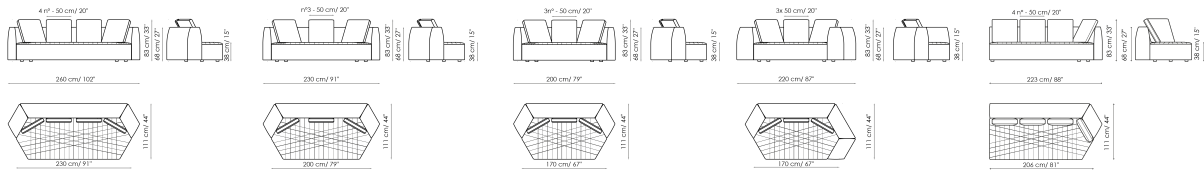

# Data sheet

**Sofa 260**

Width: 260cm  
Depth: 111cm  
Height: 83cm

**Sofa 230**

Width: 230cm  
Depth: 111cm  
Height: 83cm

**Sofa 200**

Width: 200cm  
Depth: 111cm  
Height: 83cm

**End section sofa**

Width: 220cm  
Depth: 111cm  
Height: 83cm

**Side element 233**

Width: 233cm  
Depth: 111cm  
Height: 83cm

**Side element 193**

Width: 193cm  
Depth: 111cm  
Height: 83cm

**Chaise longue**

Width: 124cm  
Depth: 212cm  
Height: 83cm

**Dorneuse**

Width: 128cm  
Depth: 174cm  
Height: 83cm

**Armchair**

Width: 128cm  
Depth: 111cm  
Height: 83cm

**Armchair with armrest**

Width: 128cm  
Depth: 111cm  
Height: 83cm

**Large armchair**

Width: 173cm  
Depth: 150cm  
Height: 83cm

**Pouf**

Width: 95cm  
Depth: 83cm  
Height: 38cm

**Pouf with wheels**

Width: 95cm  
Depth: 83cm  
Height: 38cm

**Cushion 50x50**

Width: 50cm  
Depth: -cm  
Height: 50cm

**Cushion ego 50x50**

Width: 50cm  
Depth: -cm  
Height: 50cm