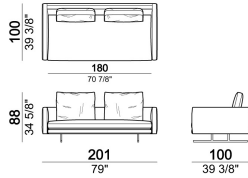

Sofa, back cushions 70 cm
Sofa, Rückenkissen 70 cm

6109503