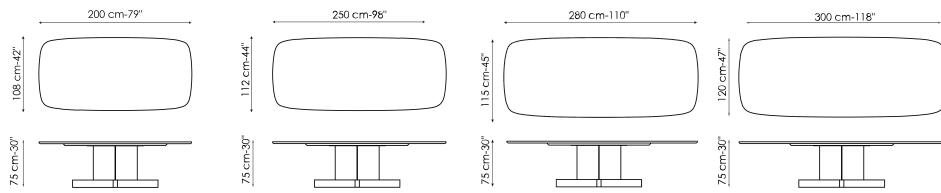

BONALDO

Cross Table, Cross Table Glass

Designer: Alain Gilles

The top of Cross Table rests only on a thin structure, but it is the wooden base in the shape of a cross that gives the table its solidity and structural force. The design of the table offers a collective vision where the role of each element emerges in relation to the others in an appealing contrast between straight lines and soft curves, between masculinity and femininity. The three different and distinct elements that compose it offer the possibility of creating various combinations of finishes and colours, from

Data sheet

Width: 200cm

Depth: 108cm

Height: 75cm

Width: 250cm

Depth: 112cm

Height: 75cm

Width: 280cm

Depth: 115cm

Height: 75cm

Width: 300cm

Depth: 120cm

Height: 75cm

Top - Cross Table

Wood

Veneered wood