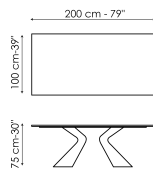

amplifying the artistic value. The top is made in various sizes and is offered in fixed and extendable versions. In the latter version, the two independent side extensions enable the surface length to easily be increased, maintaining excellent stability and solidity without renouncing a clean-cut and sought-after aesthetic.

Data sheet

Width: 200cm
Depth: 100cm
Height: 75cm

Width: 220cm
Depth: 100cm
Height: 75cm

Width: 250cm
Depth: 100cm
Height: 75cm

Width: 300cm
Depth: 100-108cm
Height: 75cm

Width: 300cm
Depth: 120cm
Height: 75cm

Width: 200cm
Depth: 100cm
Height: 76cm

Width: 220cm
Depth: 100cm
Height: 76cm

Width: 250cm
Depth: 110cm
Height: 76cm

Width: 300cm
Depth: 120cm
Height: 76cm

Width: 200cm
Depth: 108cm
Height: 75cm

Width: 250cm
Depth: 112cm
Height: 75cm

Width: 280cm
Depth: 115cm
Height: 75cm

Width: 300cm
Depth: 120cm
Height: 75cm

Width: 300cm
Depth: 140cm
Height: 75cm

Width: 200-300cm
Depth: 100cm
Height: 75,50cm

Rectangular top

Wood

Ceramic

Opaque Glass