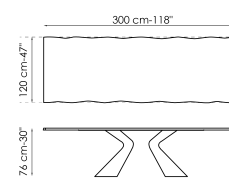

amplifying the artistic value. The top is made in various sizes and is offered in fixed and extendable versions. In the latter version, the two independent side extensions enable the surface length to easily be increased, maintaining excellent stability and solidity without renouncing a clean-cut and sought-after aesthetic.

Data sheet

Width: 200cm
Depth: 100cm
Height: 75cm

Width: 220cm
Depth: 100cm
Height: 75cm

Width: 250cm
Depth: 100cm
Height: 75cm

Width: 300cm
Depth: 100-108cm
Height: 75cm

Width: 300cm
Depth: 120cm
Height: 75cm

Width: 200cm
Depth: 100cm
Height: 76cm

Width: 220cm
Depth: 100cm
Height: 76cm

Width: 250cm
Depth: 110cm
Height: 76cm

Width: 300cm
Depth: 120cm
Height: 76cm

Width: 200cm
Depth: 108cm
Height: 75cm

Width: 250cm
Depth: 112cm
Height: 75cm

Width: 280cm
Depth: 115cm
Height: 75cm

Width: 300cm
Depth: 120cm
Height: 75cm

Width: 300cm
Depth: 140cm
Height: 75cm

Width: 200-300cm
Depth: 100cm
Height: 75,50cm

Rectangular top

Wood

Ceramic

Opaque Glass