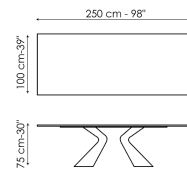

amplifying the artistic value. The top is made in various sizes and is offered in fixed and extendable versions. In the latter version, the two independent side extensions enable the surface length to easily be increased, maintaining excellent stability and solidity without renouncing a clean-cut and sought-after aesthetic.

Data sheet

Width: 200cm
Depth: 100cm
Height: 75cm

Width: 220cm
Depth: 100cm
Height: 75cm

Width: 250cm
Depth: 100cm
Height: 75cm

Width: 300cm
Depth: 100-108cm
Height: 75cm

Width: 300cm
Depth: 120cm
Height: 75cm

Width: 200cm
Depth: 100cm
Height: 76cm

Width: 220cm
Depth: 100cm
Height: 76cm

Width: 250cm
Depth: 110cm
Height: 76cm

Width: 300cm
Depth: 120cm
Height: 76cm

Width: 200cm
Depth: 108cm
Height: 75cm

Width: 250cm
Depth: 112cm
Height: 75cm

Width: 280cm
Depth: 115cm
Height: 75cm

Width: 300cm
Depth: 120cm
Height: 75cm

Width: 300cm
Depth: 140cm
Height: 75cm

Width: 200-300cm
Depth: 100cm
Height: 75,50cm

Rectangular top

Wood

Ceramic

Opaque Glass