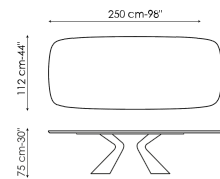

Data sheet

Width: 200cm
Depth: 100cm
Height: 75cm

Width: 220cm
Depth: 100cm
Height: 75cm

Width: 250cm
Depth: 100cm
Height: 75cm

Width: 300cm
Depth: 100-108cm
Height: 75cm

Width: 300cm
Depth: 120cm
Height: 75cm

Width: 200cm
Depth: 100cm
Height: 76cm

Width: 220cm
Depth: 100cm
Height: 76cm

Width: 250cm
Depth: 110cm
Height: 76cm

Width: 300cm
Depth: 120cm
Height: 76cm

Width: 200cm
Depth: 108cm
Height: 75cm

Width: 250cm
Depth: 112cm
Height: 75cm

Width: 280cm
Depth: 115cm
Height: 75cm

Width: 300cm
Depth: 120cm
Height: 75cm

Width: 300cm
Depth: 140cm
Height: 75cm

Width: 200-300cm
Depth: 100cm
Height: 75,50cm

Rectangular top

Wood

Ceramic

Opaque Glass