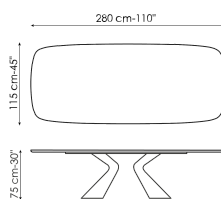

Data sheet

Width: 200cm
Depth: 100cm
Height: 75cm

Width: 220cm
Depth: 100cm
Height: 75cm

Width: 250cm
Depth: 100cm
Height: 75cm

Width: 300cm
Depth: 100-108cm
Height: 75cm

Width: 300cm
Depth: 120cm
Height: 75cm

Width: 200cm
Depth: 100cm
Height: 76cm

Width: 220cm
Depth: 100cm
Height: 76cm

Width: 250cm
Depth: 110cm
Height: 76cm

Width: 300cm
Depth: 120cm
Height: 76cm

Width: 200cm
Depth: 108cm
Height: 75cm

Width: 250cm
Depth: 112cm
Height: 75cm

Width: 280cm
Depth: 115cm
Height: 75cm

Width: 300cm
Depth: 120cm
Height: 75cm

Width: 300cm
Depth: 140cm
Height: 75cm

Width: 200-300cm
Depth: 100cm
Height: 75,50cm

Rectangular top

Wood

Ceramic

Opaque Glass