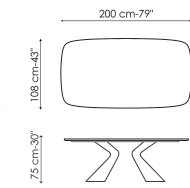

Data sheet

Width: 200cm
Depth: 100cm
Height: 75cm

Width: 220cm
Depth: 100cm
Height: 75cm

Width: 250cm
Depth: 100cm
Height: 75cm

Width: 300cm
Depth: 100-108cm
Height: 75cm

Width: 300cm
Depth: 120cm
Height: 75cm

Width: 200cm
Depth: 100cm
Height: 76cm

Width: 220cm
Depth: 100cm
Height: 76cm

Width: 250cm
Depth: 110cm
Height: 76cm

Width: 300cm
Depth: 120cm
Height: 76cm

Width: 200cm
Depth: 108cm
Height: 75cm

Width: 250cm
Depth: 112cm
Height: 75cm

Width: 280cm
Depth: 115cm
Height: 75cm

Width: 300cm
Depth: 120cm
Height: 75cm

Width: 300cm
Depth: 140cm
Height: 75cm

Width: 200-300cm
Depth: 100cm
Height: 75,50cm

Rectangular top

Wood

Ceramic

Opaque Glass