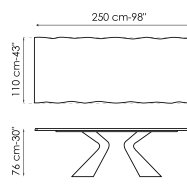

amplifying the artistic value. The top is made in various sizes and is offered in fixed and extendable versions. In the latter version, the two independent side extensions enable the surface length to easily be increased, maintaining excellent stability and solidity without renouncing a clean-cut and sought-after aesthetic.

Data sheet

Width: 200cm
Depth: 100cm
Height: 75cm

Width: 220cm
Depth: 100cm
Height: 75cm

Width: 250cm
Depth: 100cm
Height: 75cm

Width: 300cm
Depth: 100-108cm
Height: 75cm

Width: 300cm
Depth: 120cm
Height: 75cm

Width: 200cm
Depth: 100cm
Height: 76cm

Width: 220cm
Depth: 100cm
Height: 76cm

Width: 250cm
Depth: 110cm
Height: 76cm

Width: 300cm
Depth: 120cm
Height: 76cm

Width: 200cm
Depth: 108cm
Height: 75cm

Width: 250cm
Depth: 112cm
Height: 75cm

Width: 280cm
Depth: 115cm
Height: 75cm

Width: 300cm
Depth: 120cm
Height: 75cm

Width: 300cm
Depth: 140cm
Height: 75cm

Width: 200-300cm
Depth: 100cm
Height: 75,50cm

Rectangular top

Wood

Ceramic

Opaque Glass