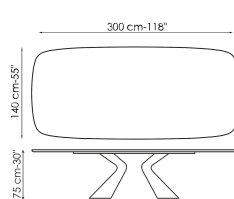

Data sheet

Width: 200cm
Depth: 100cm
Height: 75cm

Width: 220cm
Depth: 100cm
Height: 75cm

Width: 250cm
Depth: 100cm
Height: 75cm

Width: 300cm
Depth: 100-108cm
Height: 75cm

Width: 300cm
Depth: 120cm
Height: 75cm

Width: 200cm
Depth: 100cm
Height: 76cm

Width: 220cm
Depth: 100cm
Height: 76cm

Width: 250cm
Depth: 110cm
Height: 76cm

Width: 300cm
Depth: 120cm
Height: 76cm

Width: 200cm
Depth: 108cm
Height: 75cm

Width: 250cm
Depth: 112cm
Height: 75cm

Width: 280cm
Depth: 115cm
Height: 75cm

Width: 300cm
Depth: 120cm
Height: 75cm

Width: 300cm
Depth: 140cm
Height: 75cm

Width: 200-300cm
Depth: 100cm
Height: 75,50cm

Rectangular top

Wood

Ceramic

Opaque Glass