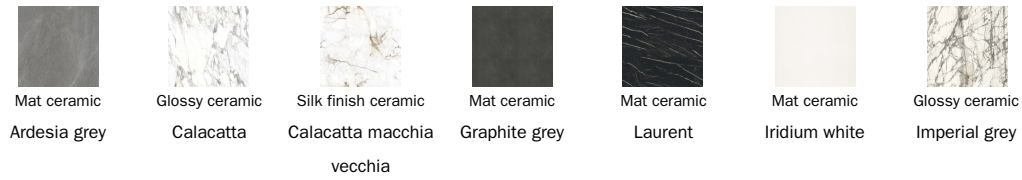

Width: 280cm
Depth: 115cm
Height: 75cm

Width: 300cm
Depth: 120cm
Height: 75cm

Width: 300cm
Depth: 140cm
Height: 75cm

Width: 200-300cm
Depth: 100cm
Height: 75,50cm

Rectangular top

Wood

Ceramic

Opaque Glass

Barrel-shaped top

Wood

Ceramic

Mat ceramic
Ardesia grey

Glossy ceramic
Calacatta

Silk finish ceramic
Calacatta macchia
vecchia

Mat ceramic
Laurent

Glossy ceramic
Imperial grey

Marble

Marble
Calacatta

Marble
Carrara

Marble
Emperador

Marble
Marquinia

Marble
Rosso Carpazi

Marble
Saint Denis

Leaf table top