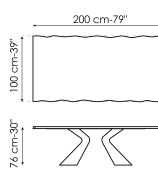

amplifying the artistic value. The top is made in various sizes and is offered in fixed and extendable versions. In the latter version, the two independent side extensions enable the surface length to easily be increased, maintaining excellent stability and solidity without renouncing a clean-cut and sought-after aesthetic.

Data sheet

Width: 200cm
Depth: 100cm
Height: 75cm

Width: 220cm
Depth: 100cm
Height: 75cm

Width: 250cm
Depth: 100cm
Height: 75cm

Width: 300cm
Depth: 100-108cm
Height: 75cm

Width: 300cm
Depth: 120cm
Height: 75cm

Width: 200cm
Depth: 100cm
Height: 76cm

Width: 220cm
Depth: 100cm
Height: 76cm

Width: 250cm
Depth: 110cm
Height: 76cm

Width: 300cm
Depth: 120cm
Height: 76cm

Width: 200cm
Depth: 108cm
Height: 75cm

Width: 250cm
Depth: 112cm
Height: 75cm

Width: 280cm
Depth: 115cm
Height: 75cm

Width: 300cm
Depth: 120cm
Height: 75cm

Width: 300cm
Depth: 140cm
Height: 75cm

Width: 200-300cm
Depth: 100cm
Height: 75,50cm

Rectangular top

Wood

Ceramic

Opaque Glass