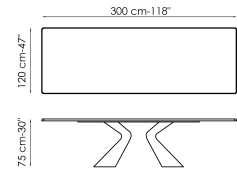

Data sheet

Width: 200cm
Depth: 100cm
Height: 75cm

Width: 220cm
Depth: 100cm
Height: 75cm

Width: 250cm
Depth: 100cm
Height: 75cm

Width: 300cm
Depth: 100-108cm
Height: 75cm

Width: 300cm
Depth: 120cm
Height: 75cm

Width: 200cm
Depth: 100cm
Height: 76cm

Width: 220cm
Depth: 100cm
Height: 76cm

Width: 250cm
Depth: 110cm
Height: 76cm

Width: 300cm
Depth: 120cm
Height: 76cm

Width: 200cm
Depth: 108cm
Height: 75cm

Width: 250cm
Depth: 112cm
Height: 75cm

Width: 280cm
Depth: 115cm
Height: 75cm

Width: 300cm
Depth: 120cm
Height: 75cm

Width: 300cm
Depth: 140cm
Height: 75cm

Width: 200-300cm
Depth: 100cm
Height: 75,50cm

Rectangular top

Wood

Ceramic

Opaque Glass