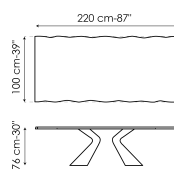

amplifying the artistic value. The top is made in various sizes and is offered in fixed and extendable versions. In the latter version, the two independent side extensions enable the surface length to easily be increased, maintaining excellent stability and solidity without renouncing a clean-cut and sought-after aesthetic.

Data sheet

Width: 200cm
Depth: 100cm
Height: 75cm

Width: 220cm
Depth: 100cm
Height: 75cm

Width: 250cm
Depth: 100cm
Height: 75cm

Width: 300cm
Depth: 100-108cm
Height: 75cm

Width: 300cm
Depth: 120cm
Height: 75cm

Width: 200cm
Depth: 100cm
Height: 76cm

Width: 220cm
Depth: 100cm
Height: 76cm

Width: 250cm
Depth: 110cm
Height: 76cm

Width: 300cm
Depth: 120cm
Height: 76cm

Width: 200cm
Depth: 108cm
Height: 75cm

Width: 250cm
Depth: 112cm
Height: 75cm

Width: 280cm
Depth: 115cm
Height: 75cm

Width: 300cm
Depth: 120cm
Height: 75cm

Width: 300cm
Depth: 140cm
Height: 75cm

Width: 200-300cm
Depth: 100cm
Height: 75,50cm

Rectangular top

Wood

Ceramic

Opaque Glass