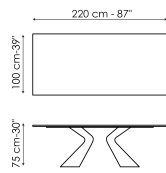

amplifying the artistic value. The top is made in various sizes and is offered in fixed and extendable versions. In the latter version, the two independent side extensions enable the surface length to easily be increased, maintaining excellent stability and solidity without renouncing a clean-cut and sought-after aesthetic.

Data sheet

Width: 200cm
Depth: 100cm
Height: 75cm

Width: 220cm
Depth: 100cm
Height: 75cm

Width: 250cm
Depth: 100cm
Height: 75cm

Width: 300cm
Depth: 100-108cm
Height: 75cm

Width: 300cm
Depth: 120cm
Height: 75cm

Width: 200cm
Depth: 100cm
Height: 76cm

Width: 220cm
Depth: 100cm
Height: 76cm

Width: 250cm
Depth: 110cm
Height: 76cm

Width: 300cm
Depth: 120cm
Height: 76cm

Width: 200cm
Depth: 108cm
Height: 75cm

Width: 250cm
Depth: 112cm
Height: 75cm

Width: 280cm
Depth: 115cm
Height: 75cm

Width: 300cm
Depth: 120cm
Height: 75cm

Width: 300cm
Depth: 140cm
Height: 75cm

Width: 200-300cm
Depth: 100cm
Height: 75,50cm

Rectangular top

Wood

Ceramic

Opaque Glass