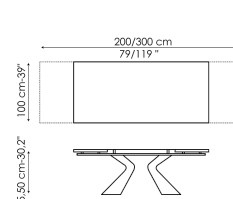

Data sheet

Width: 200cm
Depth: 100cm
Height: 75cm

Width: 220cm
Depth: 100cm
Height: 75cm

Width: 250cm
Depth: 100cm
Height: 75cm

Width: 300cm
Depth: 100-108cm
Height: 75cm

Width: 300cm
Depth: 120cm
Height: 75cm

Width: 200cm
Depth: 100cm
Height: 76cm

Width: 220cm
Depth: 100cm
Height: 76cm

Width: 250cm
Depth: 110cm
Height: 76cm

Width: 300cm
Depth: 120cm
Height: 76cm

Width: 200cm
Depth: 108cm
Height: 75cm

Width: 250cm
Depth: 112cm
Height: 75cm

Width: 280cm
Depth: 115cm
Height: 75cm

Width: 300cm
Depth: 120cm
Height: 75cm

Width: 300cm
Depth: 140cm
Height: 75cm

Width: 200-300cm
Depth: 100cm
Height: 75,50cm

Rectangular top

Wood

Ceramic

Opaque Glass