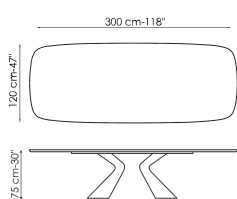

Data sheet

Width: 200cm
Depth: 100cm
Height: 75cm

Width: 220cm
Depth: 100cm
Height: 75cm

Width: 250cm
Depth: 100cm
Height: 75cm

Width: 300cm
Depth: 100-108cm
Height: 75cm

Width: 300cm
Depth: 120cm
Height: 75cm

Width: 200cm
Depth: 100cm
Height: 76cm

Width: 220cm
Depth: 100cm
Height: 76cm

Width: 250cm
Depth: 110cm
Height: 76cm

Width: 300cm
Depth: 120cm
Height: 76cm

Width: 200cm
Depth: 108cm
Height: 75cm

Width: 250cm
Depth: 112cm
Height: 75cm

Width: 280cm
Depth: 115cm
Height: 75cm

Width: 300cm
Depth: 120cm
Height: 75cm

Width: 300cm
Depth: 140cm
Height: 75cm

Width: 200-300cm
Depth: 100cm
Height: 75,50cm

Rectangular top

Wood

Ceramic

Opaque Glass