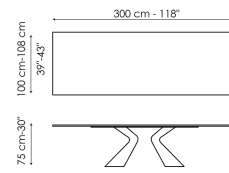

Data sheet

Width: 200cm
Depth: 100cm
Height: 75cm

Width: 220cm
Depth: 100cm
Height: 75cm

Width: 250cm
Depth: 100cm
Height: 75cm

Width: 300cm
Depth: 100-108cm
Height: 75cm

Width: 300cm
Depth: 120cm
Height: 75cm

Width: 200cm
Depth: 100cm
Height: 76cm

Width: 220cm
Depth: 100cm
Height: 76cm

Width: 250cm
Depth: 110cm
Height: 76cm

Width: 300cm
Depth: 120cm
Height: 76cm

Width: 200cm
Depth: 108cm
Height: 75cm

Width: 250cm
Depth: 112cm
Height: 75cm

Width: 280cm
Depth: 115cm
Height: 75cm

Width: 300cm
Depth: 120cm
Height: 75cm

Width: 300cm
Depth: 140cm
Height: 75cm

Width: 200-300cm
Depth: 100cm
Height: 75,50cm

Rectangular top

Wood

Ceramic

Opaque Glass