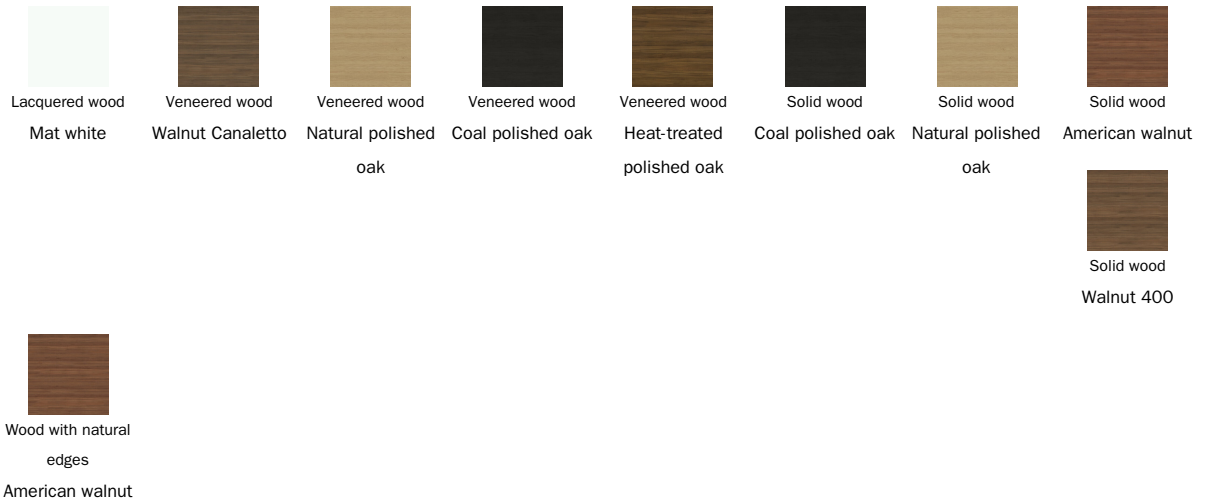

Width: 280cm
Depth: 115cm
Height: 75cm

Width: 300cm
Depth: 120cm
Height: 75cm

Width: 300cm
Depth: 140cm
Height: 75cm

Width: 200-300cm
Depth: 100cm
Height: 75,50cm

Rectangular top

Wood

Ceramic

Opaque Glass

Barrel-shaped top

Wood

Ceramic

Mat ceramic
Ardesia grey

Glossy ceramic
Calacatta

Silk finish ceramic
Calacatta macchia
vecchia

Mat ceramic
Laurent

Glossy ceramic
Imperial grey

Marble

Marble
Calacatta

Marble
Carrara

Marble
Emperador

Marble
Marquinia

Marble
Rosso Carpazi

Marble
Saint Denis

Leaf table top

The samples above represent the complete range of materials and finishes available for this product (regardless of the top shape or size, in the case of tables). Fabrics, eco-leather, leather and emery leather shown in this website are a selection. Colors and finishes are approximate and may slightly differ from actual ones. Please visit Bonaldo dealers to see the complete sample collection and get further details about our products.