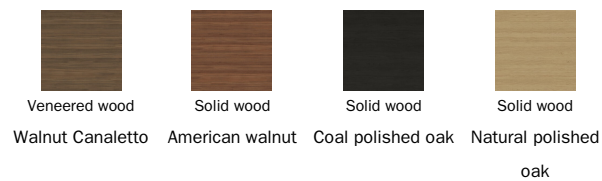

Width: 280cm
Depth: 115cm
Height: 75cm

Width: 300cm
Depth: 120cm
Height: 75cm

Width: 300cm
Depth: 140cm
Height: 75cm

Width: 200-300cm
Depth: 100cm
Height: 75,50cm

Rectangular top

Wood

Ceramic

Opaque Glass

Barrel-shaped top

Wood

Ceramic

Mat ceramic
Ardesia grey

Glossy ceramic
Calacatta

Silk finish ceramic
Calacatta macchia
vecchia

Mat ceramic
Laurent

Glossy ceramic
Imperial grey

The samples above represent the complete range of materials and finishes available for this product (regardless of the top shape or size, in the case of tables). Fabrics, eco-leather, leather and emery leather shown in this website are a selection. Colors and finishes are approximate and may slightly differ from actual ones. Please visit Bonaldo dealers to see the complete sample collection and get further details about our products.