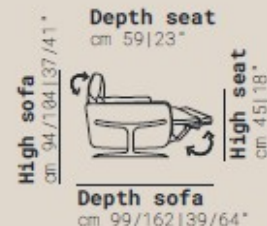

mod / FUSION

The generously padded seats, tailored with sartorial refinement, can be adjusted thanks to the internal mechanisms, to obtain a high level of comfort. The metal sled bases with visible side structures represent a distinctive aesthetic element.

Chair
RX power
cm 104/41" V119

Chair large
arm left RX power
cm 112/44" V905

Chair large
arm right RX power
cm 112/44" V906

Chair middle
arm left RX power
cm 99/39" V901

Chair middle
arm right RX power
cm 99/39" V902

Chair small
arm left RX power
cm 84/37" V903

Chair small
arm right RX power
cm 84/37" V904

DATA SHEET

Padding

Seat: Foam
Back: Foam
Arms: Foam

Frame

Particle board: 20%
Multilayer: 35%
Fir: 35%
Masonite: 10%