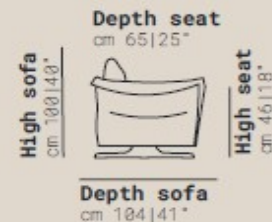

Chair no arm small  
cm 65|25" V114

Chair  
cm 135|53" V010

2 Seater  
cm 200|79" V020

3 Seater  
cm 230|91" V030

Chair no arm large  
cm 80|32" V115

Chair small left arm  
cm 102|40" V002

2 Seater left arm  
cm 167|66" V021