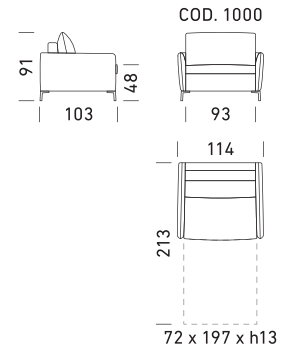

POLTRONA / ARMCHAIR