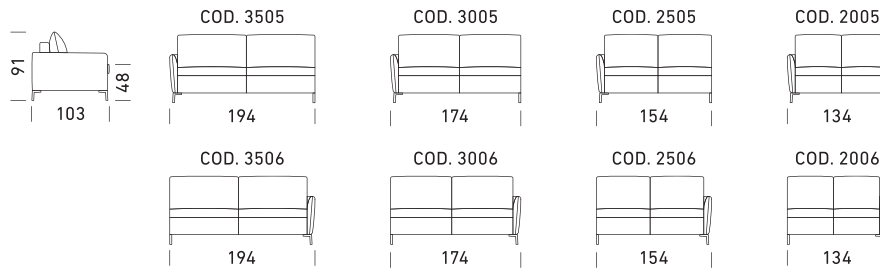

ELEMENTI MODULARI / MODULAR ELEMENTS