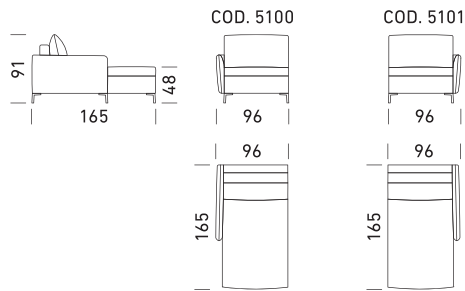

CHAISE LONGUE

FINITURE PIEDI / FOOT FINISHES

Bronzato

SHAPES