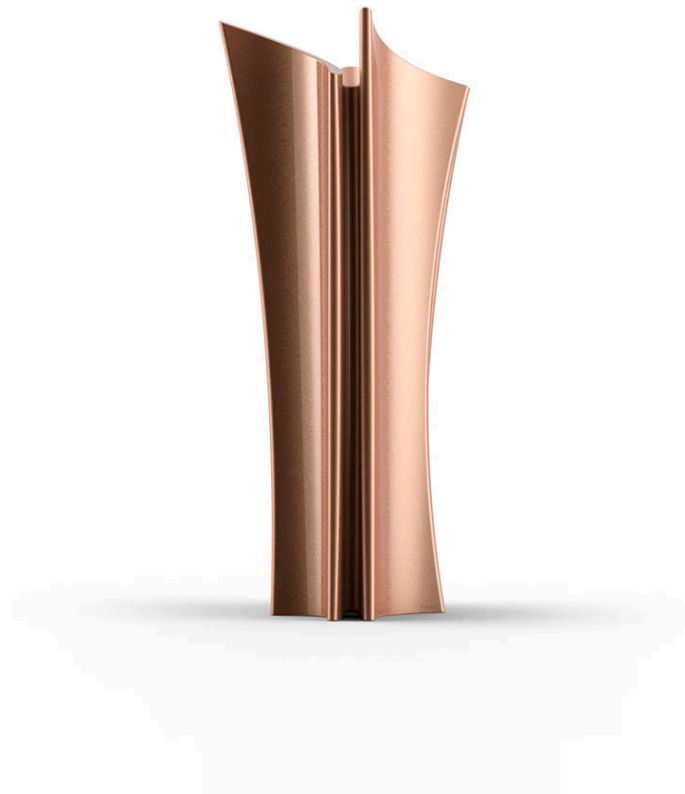

Products / Planters / Alma Planter

Alma planter

by A-cero

An outdoor furniture collection inspired by ORIGAMI, the Japanese art based on folding paper in order to get different forms, and the motto of “Less is more”.

The Alma planter, on the other hand, is inspired by the architecture of the towers of Dubai.

Designed by A-Cero.

Info

Description

Pot made of polyethylene resin by rotational moulding. 100% Recyclable. Item suitable for indoor and outdoor use. Available in different finishes.