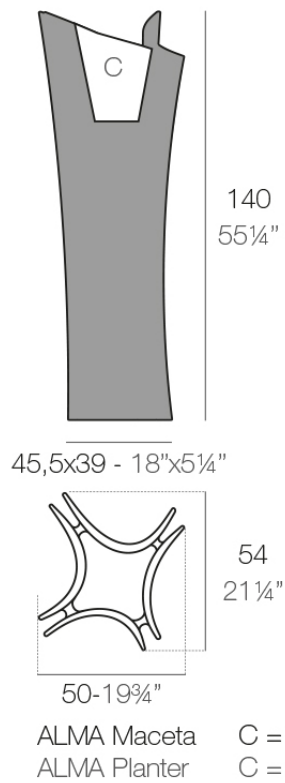

The Alma planter, on the other hand, is inspired by the architecture of the towers of Dubai.

Designed by A-Cero.

Info

Description

Pot made of polyethylene resin by rotational moulding. 100% Recyclable. Item suitable for indoor and outdoor use. Available in different finishes.

Weight: 17.87 Kg

Finishes

finishes

SELF-WATERING

Ref. 53013R

purjai red

white

black