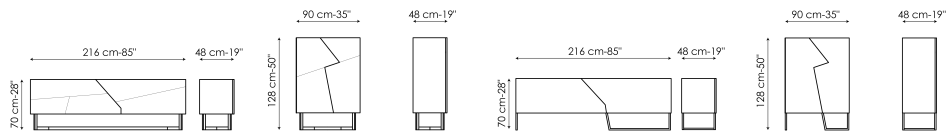

# Doppler sideboard, Doppler K sideboard

Designer: Giuseppe Viganò

The Doppler sideboards are inspired by the illusion of overlapping surfaces, whereas actually the doors are made up of a single surface: indeed, it is the combination of various brightly coloured graphic patterns that creates this particular optical effect. The asymmetrical opening of the doors is an additional sign of originality. The lacquered wood frame is supported by a solid wood base. Doppler sideboards are available in two different sizes:

## Data sheet

Doppler sideboard low

Width: 216cm

Depth: 48cm

Height: 70cm

Doppler sideboard high

Width: 90cm

Depth: 48cm

Height: 128cm

Doppler K sideboard low

Width: 216cm

Depth: 48cm

Height: 70cm

Doppler K sideboard high

Width: 90cm

Depth: 48cm

Height: 128cm