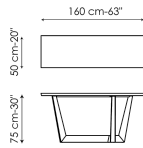

Data sheet

Width: 160cm
Depth: 50cm
Height: 75cm

Width: 180cm
Depth: 50cm
Height: 75cm

Width: 200cm
Depth: 50cm
Height: 75cm

Width: 250cm
Depth: 50cm
Height: 75cm

Width: 160cm
Depth: 49cm
Height: 75cm

Width: 180cm
Depth: 49cm
Height: 75cm

Width: 200cm
Depth: 49cm
Height: 75cm

Rectangular top

Wood

Wood with natural edges
American walnut

Veneered wood
Walnut Canaletto

Veneered wood
Coal polished oak

Veneered wood
Natural polished oak

Ceramic