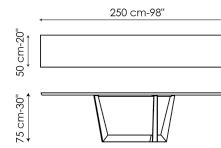

Data sheet

Width: 160cm
Depth: 50cm
Height: 75cm

Width: 180cm
Depth: 50cm
Height: 75cm

Width: 200cm
Depth: 50cm
Height: 75cm

Width: 250cm
Depth: 50cm
Height: 75cm

Width: 160cm
Depth: 49cm
Height: 75cm

Width: 180cm
Depth: 49cm
Height: 75cm

Width: 200cm
Depth: 49cm
Height: 75cm

Rectangular top

Wood

Wood with natural edges
American walnut

Veneered wood
Walnut Canaletto

Veneered wood
Coal polished oak

Veneered wood
Natural polished oak

Ceramic