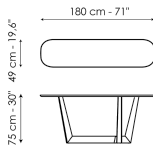

Data sheet

Width: 160cm
Depth: 50cm
Height: 75cm

Width: 180cm
Depth: 50cm
Height: 75cm

Width: 200cm
Depth: 50cm
Height: 75cm

Width: 250cm
Depth: 50cm
Height: 75cm

Width: 160cm
Depth: 49cm
Height: 75cm

Width: 180cm
Depth: 49cm
Height: 75cm

Width: 200cm
Depth: 49cm
Height: 75cm

Rectangular top

Wood

Wood with natural edges
American walnut

Veneered wood
Walnut Canaletto

Veneered wood
Coal polished oak

Veneered wood
Natural polished oak

Ceramic