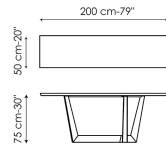

Data sheet

Width: 160cm
Depth: 50cm
Height: 75cm

Width: 180cm
Depth: 50cm
Height: 75cm

Width: 200cm
Depth: 50cm
Height: 75cm

Width: 250cm
Depth: 50cm
Height: 75cm

Width: 160cm
Depth: 49cm
Height: 75cm

Width: 180cm
Depth: 49cm
Height: 75cm

Width: 200cm
Depth: 49cm
Height: 75cm

Rectangular top

Wood

Wood with natural edges
American walnut

Veneered wood
Walnut Canaletto

Veneered wood
Coal polished oak

Veneered wood
Natural polished oak

Ceramic