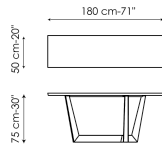

Data sheet

Width: 160cm
Depth: 50cm
Height: 75cm

Width: 180cm
Depth: 50cm
Height: 75cm

Width: 200cm
Depth: 50cm
Height: 75cm

Width: 250cm
Depth: 50cm
Height: 75cm

Width: 160cm
Depth: 49cm
Height: 75cm

Width: 180cm
Depth: 49cm
Height: 75cm

Width: 200cm
Depth: 49cm
Height: 75cm

Rectangular top

Wood

Wood with natural edges
American walnut

Veneered wood
Walnut Canaletto

Veneered wood
Coal polished oak

Veneered wood
Natural polished oak

Ceramic