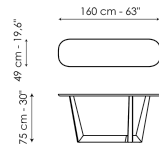

Data sheet

Width: 160cm
Depth: 50cm
Height: 75cm

Width: 180cm
Depth: 50cm
Height: 75cm

Width: 200cm
Depth: 50cm
Height: 75cm

Width: 250cm
Depth: 50cm
Height: 75cm

Width: 160cm
Depth: 49cm
Height: 75cm

Width: 180cm
Depth: 49cm
Height: 75cm

Width: 200cm
Depth: 49cm
Height: 75cm

Rectangular top

Wood

Wood with natural edges
American walnut

Veneered wood
Walnut Canaletto

Veneered wood
Coal polished oak

Veneered wood
Natural polished oak

Ceramic