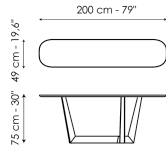

Data sheet

Width: 160cm
Depth: 50cm
Height: 75cm

Width: 180cm
Depth: 50cm
Height: 75cm

Width: 200cm
Depth: 50cm
Height: 75cm

Width: 250cm
Depth: 50cm
Height: 75cm

Width: 160cm
Depth: 49cm
Height: 75cm

Width: 180cm
Depth: 49cm
Height: 75cm

Width: 200cm
Depth: 49cm
Height: 75cm

Rectangular top

Wood

Wood with natural edges
American walnut

Veneered wood
Walnut Canaletto

Veneered wood
Coal polished oak

Veneered wood
Natural polished oak

Ceramic