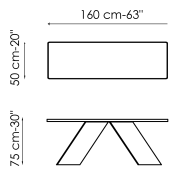

BONALDO

AX console

Geometric, rigorous and linear. To enhance the simplicity of its shape, the AX console focuses on the essential: the two painted metal “sheets” cross one another and support the top, which itself proposes the lines and corners of the AX table by which it is inspired. A form lacking any superfluous elements, highlighting the rationality and rigorous purity of the signs of this collection: the allure of the material contrast between top and

Data sheet

Width: 160cm
Depth: 50cm
Height: 75cm

Width: 180cm
Depth: 50cm
Height: 75cm

Width: 200cm
Depth: 50cm
Height: 75cm

Width: 250cm
Depth: 50cm
Height: 75cm

Width: 160cm
Depth: 50cm
Height: 75cm

Width: 180cm
Depth: 50cm
Height: 75cm

Width: 200cm
Depth: 50cm
Height: 75cm

Width: 250cm
Depth: 50cm
Height: 75cm

Top

Wood

Wood with natural edges
American walnut

Veneered wood
Walnut Canaletto

Veneered wood
Coal polished oak

Veneered wood
Natural polished oak