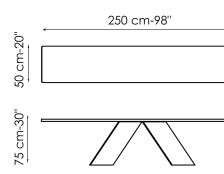

Data sheet

Width: 160cm
Depth: 50cm
Height: 75cm

Width: 180cm
Depth: 50cm
Height: 75cm

Width: 200cm
Depth: 50cm
Height: 75cm

Width: 250cm
Depth: 50cm
Height: 75cm

Width: 160cm
Depth: 50cm
Height: 75cm

Width: 180cm
Depth: 50cm
Height: 75cm

Width: 200cm
Depth: 50cm
Height: 75cm

Width: 250cm
Depth: 50cm
Height: 75cm

Top

Wood

Wood with natural edges
American walnut

Veneered wood
Walnut Canaletto

Veneered wood
Coal polished oak

Veneered wood
Natural polished oak