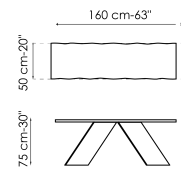

Data sheet

Width: 160cm
Depth: 50cm
Height: 75cm

Width: 180cm
Depth: 50cm
Height: 75cm

Width: 200cm
Depth: 50cm
Height: 75cm

Width: 250cm
Depth: 50cm
Height: 75cm

Width: 160cm
Depth: 50cm
Height: 75cm

Width: 180cm
Depth: 50cm
Height: 75cm

Width: 200cm
Depth: 50cm
Height: 75cm

Width: 250cm
Depth: 50cm
Height: 75cm

Top

Wood

Wood with natural edges
American walnut

Veneered wood
Walnut Canaletto

Veneered wood
Coal polished oak

Veneered wood
Natural polished oak