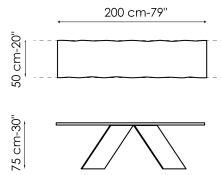

Data sheet

Width: 160cm
Depth: 50cm
Height: 75cm

Width: 180cm
Depth: 50cm
Height: 75cm

Width: 200cm
Depth: 50cm
Height: 75cm

Width: 250cm
Depth: 50cm
Height: 75cm

Width: 160cm
Depth: 50cm
Height: 75cm

Width: 180cm
Depth: 50cm
Height: 75cm

Width: 200cm
Depth: 50cm
Height: 75cm

Width: 250cm
Depth: 50cm
Height: 75cm

Top

Wood

Wood with natural edges
American walnut

Veneered wood
Walnut Canaletto

Veneered wood
Coal polished oak

Veneered wood
Natural polished oak