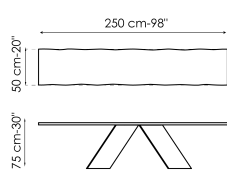

Data sheet

Width: 160cm
Depth: 50cm
Height: 75cm

Width: 180cm
Depth: 50cm
Height: 75cm

Width: 200cm
Depth: 50cm
Height: 75cm

Width: 250cm
Depth: 50cm
Height: 75cm

Width: 160cm
Depth: 50cm
Height: 75cm

Width: 180cm
Depth: 50cm
Height: 75cm

Width: 200cm
Depth: 50cm
Height: 75cm

Width: 250cm
Depth: 50cm
Height: 75cm

Top

Wood

Wood with natural edges
American walnut

Veneered wood
Walnut Canaletto

Veneered wood
Coal polished oak

Veneered wood
Natural polished oak