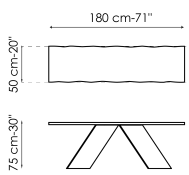

Data sheet

Width: 160cm
Depth: 50cm
Height: 75cm

Width: 180cm
Depth: 50cm
Height: 75cm

Width: 200cm
Depth: 50cm
Height: 75cm

Width: 250cm
Depth: 50cm
Height: 75cm

Width: 160cm
Depth: 50cm
Height: 75cm

Width: 180cm
Depth: 50cm
Height: 75cm

Width: 200cm
Depth: 50cm
Height: 75cm

Width: 250cm
Depth: 50cm
Height: 75cm

Top

Wood

Wood with natural edges
American walnut

Veneered wood
Walnut Canaletto

Veneered wood
Coal polished oak

Veneered wood
Natural polished oak