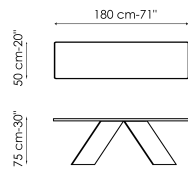

BONALDO

AX console

Geometric, rigorous and linear. To enhance the simplicity of its shape, the AX console focuses on the essential: the two painted metal “sheets” cross one another and support the top, which itself proposes the lines and corners of the AX table by which it is inspired. A form lacking any superfluous elements, highlighting the rationality and rigorous purity of the signs of this collection: the allure of the material contrast between top and

Data sheet

Width: 160cm
Depth: 50cm
Height: 75cm

Width: 180cm
Depth: 50cm
Height: 75cm

Width: 200cm
Depth: 50cm
Height: 75cm

Width: 250cm
Depth: 50cm
Height: 75cm

Width: 160cm
Depth: 50cm
Height: 75cm

Width: 180cm
Depth: 50cm
Height: 75cm

Width: 200cm
Depth: 50cm
Height: 75cm

Width: 250cm
Depth: 50cm
Height: 75cm

Top

Wood

Wood with natural edges
American walnut

Veneered wood
Walnut Canaletto

Veneered wood
Coal polished oak

Veneered wood
Natural polished oak