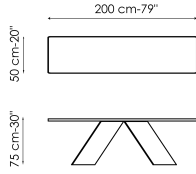

Data sheet

Width: 160cm
Depth: 50cm
Height: 75cm

Width: 180cm
Depth: 50cm
Height: 75cm

Width: 200cm
Depth: 50cm
Height: 75cm

Width: 250cm
Depth: 50cm
Height: 75cm

Width: 160cm
Depth: 50cm
Height: 75cm

Width: 180cm
Depth: 50cm
Height: 75cm

Width: 200cm
Depth: 50cm
Height: 75cm

Width: 250cm
Depth: 50cm
Height: 75cm

Top

Wood

Wood with natural edges
American walnut

Veneered wood
Walnut Canaletto

Veneered wood
Coal polished oak

Veneered wood
Natural polished oak