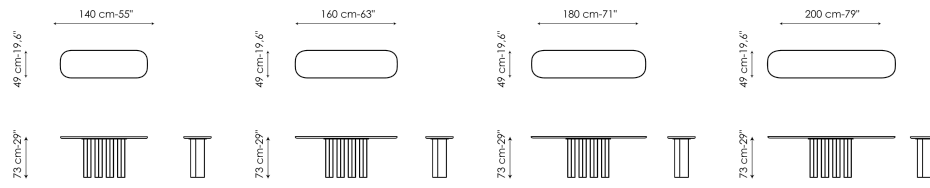

BONALDO

Geometric Console

Designer: Alain Gilles

The base features four teardrop-shaped legs, both chunky and sleek and tapered all at once. As such, your perception of the weight of the piece changes as you move around it.

Data sheet

Width: 140cm

Depth: 49cm

Height: 73cm

Width: 160cm

Depth: 49cm

Height: 73cm

Width: 180cm

Depth: 49cm

Height: 73cm

Width: 200cm

Depth: 49cm

Height: 73cm

Top

Ceramic

Mat ceramic
Ardesia grey