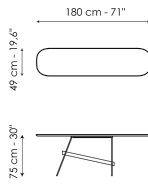

Data sheet

Width: 140cm
Depth: 49cm
Height: 75cm

Width: 160cm
Depth: 49cm
Height: 75cm

Width: 180cm
Depth: 49cm
Height: 75cm

Width: 200cm
Depth: 49cm
Height: 75cm

Top

Wood

Solid wood