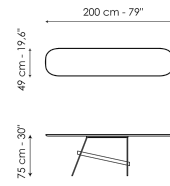

Data sheet

Width: 140cm
Depth: 49cm
Height: 75cm

Width: 160cm
Depth: 49cm
Height: 75cm

Width: 180cm
Depth: 49cm
Height: 75cm

Width: 200cm
Depth: 49cm
Height: 75cm

Top

Wood

Solid wood