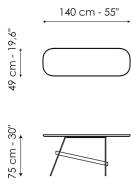

Data sheet

Width: 140cm
Depth: 49cm
Height: 75cm

Width: 160cm
Depth: 49cm
Height: 75cm

Width: 180cm
Depth: 49cm
Height: 75cm

Width: 200cm
Depth: 49cm
Height: 75cm

Top

Wood

Solid wood