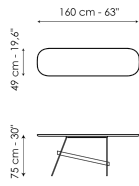

Data sheet

Width: 140cm
Depth: 49cm
Height: 75cm

Width: 160cm
Depth: 49cm
Height: 75cm

Width: 180cm
Depth: 49cm
Height: 75cm

Width: 200cm
Depth: 49cm
Height: 75cm

Top

Wood

Solid wood