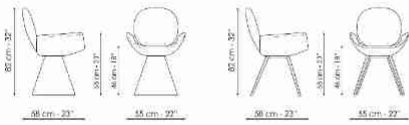

Youpi

Designer: **Fabrice Berrux**

Seen from behind, the profile of the Youpi chair calls to mind the image of a stylized human figure, ready to welcome you in a comfortable embrace. Designed by Fabrice Berrux, what strikes the observer about the Youpi chair is its original shape, which adds style and a sense of lightness to any space. It consists of a series of different

forms that combine to create a harmonious ensemble thanks to the fabric or leather upholstery that completely covers it: the circular backrest flows into the large seat and the whole is supported by a flared conical base. Youpi is also available in a version with four metal legs.

Data sheet

Youpi
Width:58cm
Depth:55cm
Height:82cm

Youpi
Width:58cm
Depth:55cm
Height:82cm

Cover

Fabric - 900

Leather

Fabric - Must

Fabric - Rico
MA02