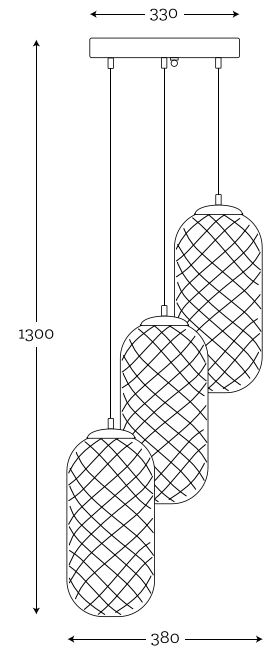

CHLOE

16

**BROWN LISTER OPTIC
COPPER FINISH**

Code: 35-1294001

**GRAY LISTER OPTIC
BRASS**

Code: 35-1303001

**TRANSPARENT OPTIC
STAINLESS STEEL**

Code: 35-1201001

**SET OF 3 GRAY / TRANSPARENT / BROWN
OPTIC LISTER**

Code: 35-3822001

Material: hand-blown glass painted by hand, copper / brass / stainless steel
Maximum bulb wattage: 60W, 1×E27

Material: hand-blown glass painted by hand, old brass
Maximum bulb wattage: 60W, 3×E27

• PENDANT LAMPS •

17

CHLOE TABLE

**CHLOE TABLE LAMP
BROWN LISTER COPPER**

Code: 35-0294A061

SHADE: A061

aqua olive green shade/brown inside

**CHLOE TABLE LAMP
BROWN LISTER COPPER**

Code: 35-0294A062

SHADE: A062

aqua white-cream/white inside

**CHLOE TABLE LAMP
BROWN LISTER COPPER**

Code: 35-0294A049

SHADE: A049

maledives/white inside

**CHLOE TABLE LAMP
GRAY LISTER COPPER**