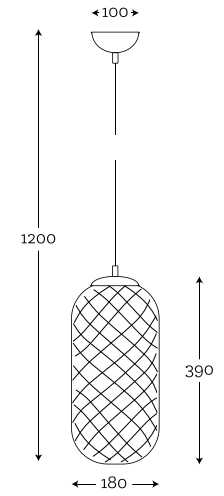

CHLOE

16

**BROWN LISTER OPTIC
COPPER FINISH**

Code: 35-1294001

**GRAY LISTER OPTIC
BRASS**

Code: 35-1303001

**TRANSPARENT OPTIC
STAINLESS STEEL**

Code: 35-1201001

**SET OF 3 GRAY / TRANSPARENT / BROWN
OPTIC LISTER**

Code: 35-3822001

Material: hand-blown glass painted by hand, copper / brass / stainless steel
Maximum bulb wattage: 60W, 1×E27

Material: hand-blown glass painted by hand, old brass
Maximum bulb wattage: 60W, 3×E27

• PENDANT LAMPS •

17

CHLOE TABLE

**CHLOE TABLE LAMP
BROWN LISTER COPPER**

Code: 35-0294A061

SHADE: A061

aqua olive green shade/brown inside

**CHLOE TABLE LAMP
BROWN LISTER COPPER**

Code: 35-0294A062

SHADE: A062

aqua white-cream/white inside

**CHLOE TABLE LAMP
BROWN LISTER COPPER**

Code: 35-0294A049

SHADE: A049

maledives/white inside

**CHLOE TABLE LAMP
GRAY LISTER COPPER**