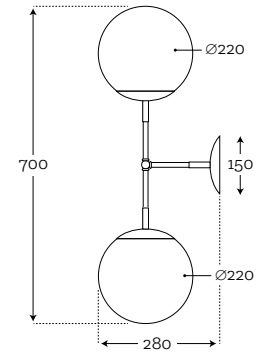

BACAN REISCO WALL

Code: 36-1233001

Code: 36-1243001

Code: 36-1251001

Code: 36-1273001

Material: hand-blown glass,
color in glass mass, brass
Maximum bulb wattage: 40W - 1×E27

Code: 36-2273001

Material: hand-blown glass,
color in glass mass, brass
Maximum bulb wattage: 40W - 2×E27