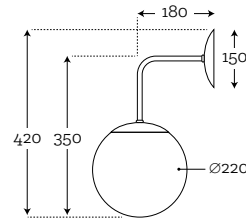

BACAN REISCO WALL

Code: 36-1233001

Code: 36-1243001

Code: 36-1251001

Code: 36-1273001

Material: hand-blown glass,
color in glass mass, brass
Maximum bulb wattage: 40W - 1×E27

Code: 36-2273001

Material: hand-blown glass,
color in glass mass, brass
Maximum bulb wattage: 40W - 2×E27