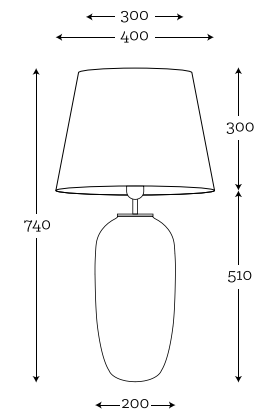

MAUI

Code: 13-3061A020

SHADE: A020

black shade/silver matt inside

Code: 13-3061A044

SHADE: A044

light gray shade/white inside

Code: 13-4061A011

SHADE: A011

black shade/silver matt inside

Code: 13-4061A043

SHADE: A043

light gray shade/white inside