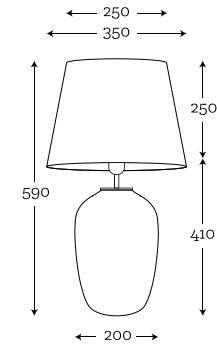

MAUI L BLUR
STAINLESS STEEL

Code: 13-4061A011

SHADE: A011

black shade/silver matt inside