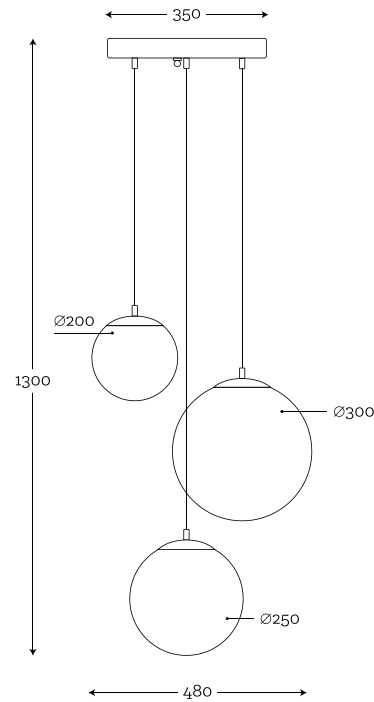

MUNA

24

**SET OF 5 GLASS BALLS
STAINLESS STEEL**

Code: 26-5001001

Material: hand-blown glass, stainless steel
Maximum bulb wattage: 40W, 5×E27

**SET OF 5 BALLS MIX LISTER
COPPER**

Code: 26-5324001

Material: hand-blown glass painted by hand,
2×transparent / 3×lister amber, copper
Maximum bulb wattage: 40W, 5×E27

**SET OF 5 GLASS BALLS MIX MATT
COPPER**

Code: 26-5814001

Material: hand-blown glass, 2×white matt /
3×transparent, copper
Maximum bulb wattage: 40W, 5×E27

• PENDANT LAMPS •

• PENDANT LAMPS •

26

**LISTER AMBER
COPPER**

Code: 26-1324001

Material: hand-blown glass
painted by hand, copper
Maximum bulb wattage: 40W, 1×E27

**SET OF 3 GLASS BALLS
MIX TRANSPARENT AND LISTER
COPPER**

Code: 26-3714001

Material: hand-blown glass
painted by hand, copper
Maximum bulb wattage: 40W, 3×E27

• PENDANT LAMPS •

**SET OF 10 BALLS MIX LISTER
BRASS**

Code: 26-RF33001

Material: hand-blown glass
painted by hand, brass
Maximum bulb wattage: 40W, 10×E27