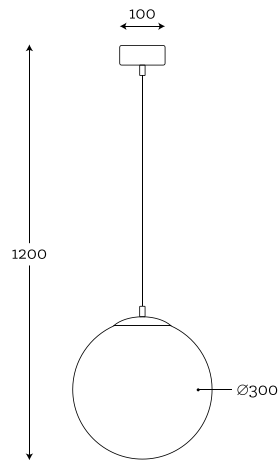

MUNA

24

**SET OF 5 GLASS BALLS
STAINLESS STEEL**

Code: 26-5001001

Material: hand-blown glass, stainless steel
Maximum bulb wattage: 40W, 5×E27

**SET OF 5 BALLS MIX LISTER
COPPER**

Code: 26-5324001

Material: hand-blown glass painted by hand,
2×transparent / 3×lister amber, copper
Maximum bulb wattage: 40W, 5×E27

**SET OF 5 GLASS BALLS MIX MATT
COPPER**

Code: 26-5814001

Material: hand-blown glass, 2×white matt /
3×transparent, copper
Maximum bulb wattage: 40W, 5×E27

• PENDANT LAMPS •

• PENDANT LAMPS •

26

**LISTER AMBER
COPPER**

Code: 26-1324001

Material: hand-blown glass
painted by hand, copper
Maximum bulb wattage: 40W, 1×E27

**SET OF 3 GLASS BALLS
MIX TRANSPARENT AND LISTER
COPPER**

Code: 26-3714001

Material: hand-blown glass
painted by hand, copper
Maximum bulb wattage: 40W, 3×E27