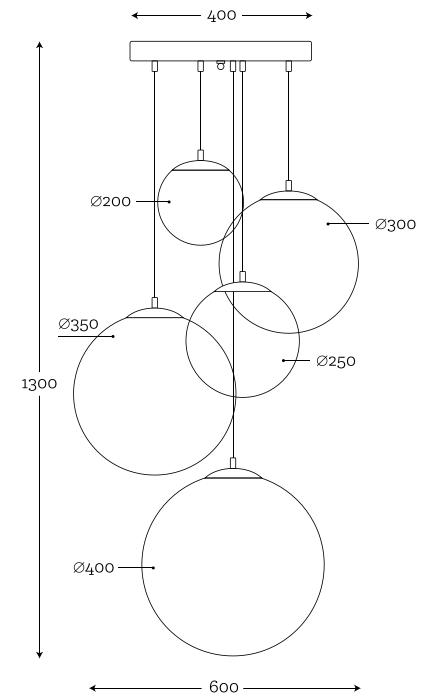

MUNA

24

**SET OF 5 GLASS BALLS
STAINLESS STEEL**

Code: 26-5001001

Material: hand-blown glass, stainless steel
Maximum bulb wattage: 40W, 5×E27

**SET OF 5 BALLS MIX LISTER
COPPER**

Code: 26-5324001

Material: hand-blown glass painted by hand,
2×transparent / 3×lister amber, copper
Maximum bulb wattage: 40W, 5×E27

**SET OF 5 GLASS BALLS MIX MATT
COPPER**

Code: 26-5814001

Material: hand-blown glass, 2×white matt /
3×transparent, copper
Maximum bulb wattage: 40W, 5×E27

• PENDANT LAMPS •

• PENDANT LAMPS •

26

**LISTER AMBER
COPPER**

Code: 26-1324001

Material: hand-blown glass
painted by hand, copper
Maximum bulb wattage: 40W, 1×E27

**SET OF 3 GLASS BALLS
MIX TRANSPARENT AND LISTER
COPPER**

Code: 26-3714001

Material: hand-blown glass
painted by hand, copper
Maximum bulb wattage: 40W, 3×E27

• PENDANT LAMPS •

**SET OF 10 BALLS MIX LISTER
BRASS**

Code: 26-RF33001

Material: hand-blown glass
painted by hand, brass
Maximum bulb wattage: 40W, 10×E27