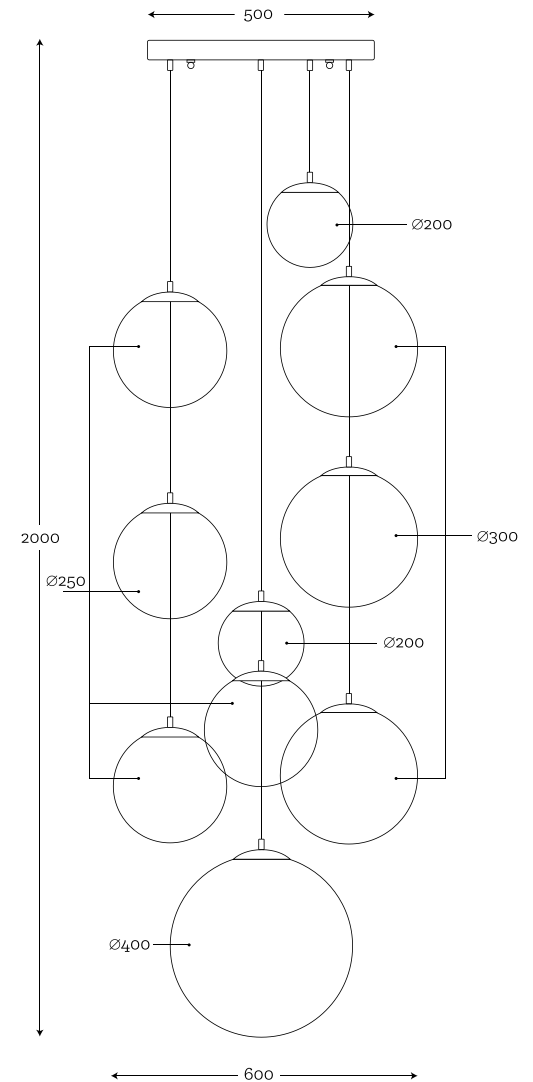

MUNA

24

**SET OF 5 GLASS BALLS
STAINLESS STEEL**

Code: 26-5001001

Material: hand-blown glass, stainless steel
Maximum bulb wattage: 40W, 5×E27

**SET OF 5 BALLS MIX LISTER
COPPER**

Code: 26-5324001

Material: hand-blown glass painted by hand,
2×transparent / 3×lister amber, copper
Maximum bulb wattage: 40W, 5×E27

**SET OF 5 GLASS BALLS MIX MATT
COPPER**

Code: 26-5814001

Material: hand-blown glass, 2×white matt /
3×transparent, copper
Maximum bulb wattage: 40W, 5×E27

• PENDANT LAMPS •

• PENDANT LAMPS •

26

**LISTER AMBER
COPPER**

Code: 26-1324001

Material: hand-blown glass
painted by hand, copper
Maximum bulb wattage: 40W, 1×E27

**SET OF 3 GLASS BALLS
MIX TRANSPARENT AND LISTER
COPPER**

Code: 26-3714001

Material: hand-blown glass
painted by hand, copper
Maximum bulb wattage: 40W, 3×E27

• PENDANT LAMPS •

**SET OF 10 BALLS MIX LISTER
BRASS**

Code: 26-RF33001

Material: hand-blown glass
painted by hand, brass
Maximum bulb wattage: 40W, 10×E27